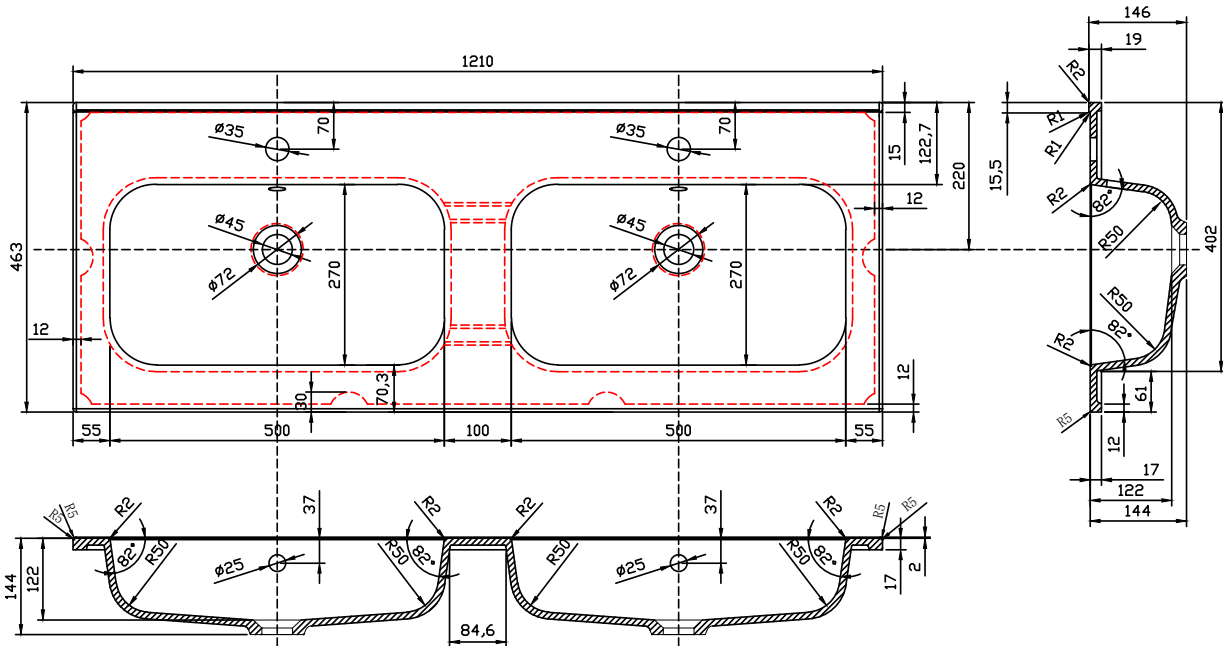

Range: Furniture
 Type: Konnex 120 Wall Hung Units
 Code: Basin=FU603-FU673 NH/TH Worktop=N100113-N100813
 Version/Date: v5 05/22

Mineral Cast Basin Option

Guarantee/Aftercare: During installation extra care must be taken to avoid damaging the fittings. We provide a guarantee against faulty manufacture or materials (excluding serviceable parts), providing they have been installed, cared for and used in accordance with our instructions and good plumbing practice.

Unit Colours:

Worktops:

Phoenix Whirlpools Ltd. Unit 8, Leeds 27 Industrial Estate, Bruntcliffe Ave. Morley, Leeds LS27 0LL

Tel: 0113 201 2260 Email: sales@phoenix-uk.com Web: www.phoenix-uk.com

Range:	Furniture
Type:	Konnex 80 Wall Hung Units
Code:	Basin=FU601-FU671 NH/TH Worktop=N100108-N100808
Version/Date:	v5 05/22

Ceramic Basin Option

Unit:mm

length: +/- 5mm

width: +/- 5mm

Height: +/- 3mm

Guarantee/Aftercare: During installation extra care must be taken to avoid damaging the fittings. We provide a guarantee against faulty manufacture or materials (excluding serviceable parts), providing they have been installed, cared for and used in accordance with our instructions and good plumbing practice.