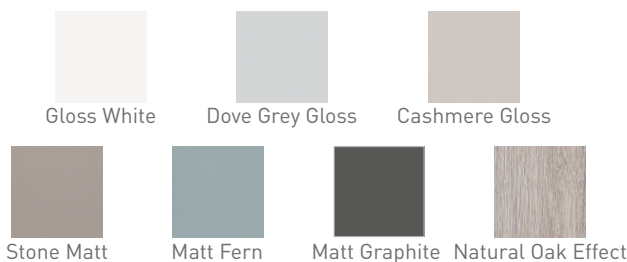

Range: Furniture
 Type: Konnex 120 Wall Hung Units
 Code: Basin=FU603-FU673 NH/TH Worktop=N100113-N100813
 Version/Date: v5 05/22

Mineral Cast Basin Option

Guarantee/Aftercare: During installation extra care must be taken to avoid damaging the fittings. We provide a guarantee against faulty manufacture or materials (excluding serviceable parts), providing they have been installed, cared for and used in accordance with our instructions and good plumbing practice.

Unit Colours:

Worktops:

Phoenix Whirlpools Ltd. Unit 8, Leeds 27 Industrial Estate, Bruntcliffe Ave. Morley, Leeds LS27 0LL

Tel: 0113 201 2260 Email: sales@phoenix-uk.com Web: www.phoenix-uk.com

Range:	Furniture
Type:	Konnex 80 Wall Hung Units
Code:	Basin=FU601-FU671 NH/TH Worktop=N100108-N100808
Version/Date:	v5 05/22