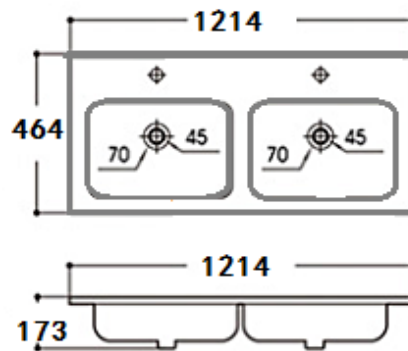

Unit Colours:

Worktops:

Phoenix Whirlpools Ltd. Unit 8, Leeds 27 Industrial Estate, Bruntcliffe Ave. Morley, Leeds LS27 0LL

Tel: 0113 201 2260 Email: sales@phoenix-uk.com Web: www.phoenix-uk.com

Range:	Furniture
Type:	Konnex 80 Wall Hung Units
Code:	Basin=FU601-FU671 NH/TH Worktop=N100108-N100808
Version/Date:	v5 05/22

Ceramic Basin Option

Unit:mm

length: +/- 5mm

width: +/- 5mm

Height: +/- 3mm

Guarantee/Aftercare: During installation extra care must be taken to avoid damaging the fittings. We provide a guarantee against faulty manufacture or materials (excluding serviceable parts), providing they have been installed, cared for and used in accordance with our instructions and good plumbing practice.