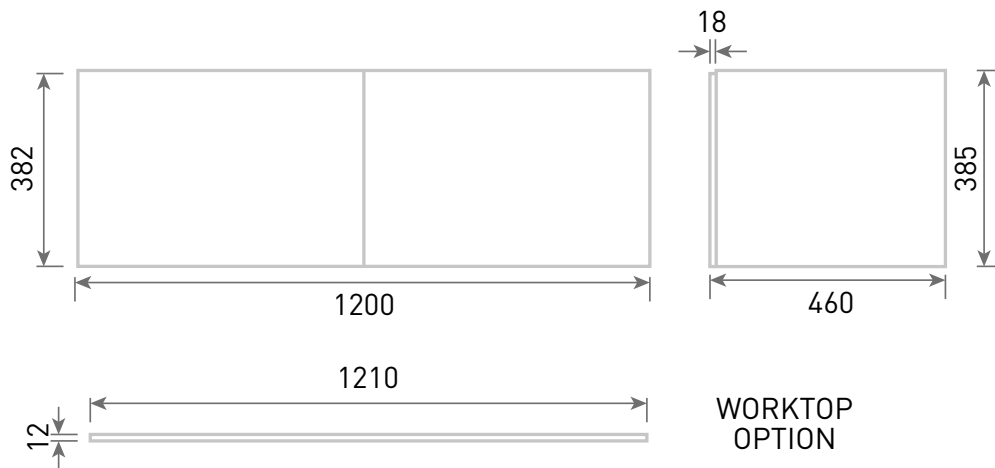

Range: Furniture
 Type: Konnex 120 Wall Hung Units
 Code: Basin=FU603-FU673 NH/TH Worktop=N100113-N100813
 Version/Date: v5 05/22

Mineral Cast Basin Option

Guarantee/Aftercare: During installation extra care must be taken to avoid damaging the fittings. We provide a guarantee against faulty manufacture or materials (excluding serviceable parts), providing they have been installed, cared for and used in accordance with our instructions and good plumbing practice.

Unit Colours:

Worktops:

Phoenix Whirlpools Ltd. Unit 8, Leeds 27 Industrial Estate, Bruntcliffe Ave. Morley, Leeds LS27 0LL

Tel: 0113 201 2260 Email: sales@phoenix-uk.com Web: www.phoenix-uk.com

Range:	Furniture
Type:	Konnex 80 Wall Hung Units
Code:	Basin=FU601-FU671 NH/TH Worktop=N100108-N100808
Version/Date:	v5 05/22

Ceramic Basin Option

Unit:mm

length: +/- 5mm

width: +/- 5mm

Height: +/- 3mm

Guarantee/Aftercare: During installation extra care must be taken to avoid damaging the fittings. We provide a guarantee against faulty manufacture or materials (excluding serviceable parts), providing they have been installed, cared for and used in accordance with our instructions and good plumbing practice.