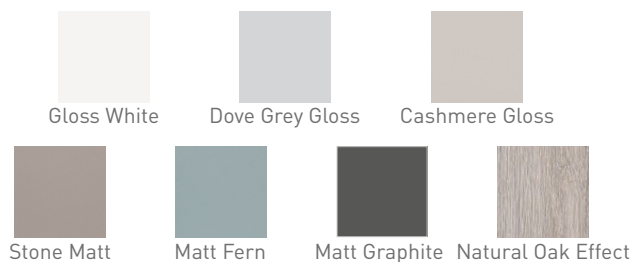

Unit Colours: