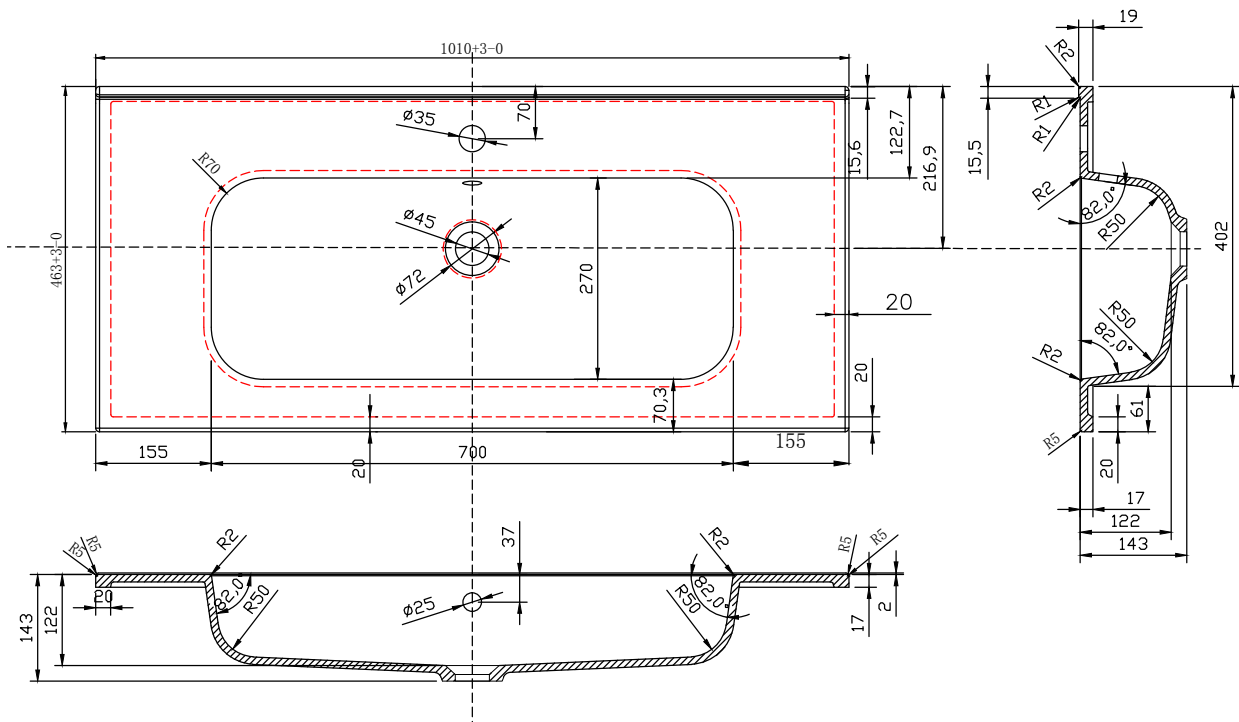

Range: Furniture
 Type: Konnex 100 Wall Hung Units
 Code: Basin=FU602-FU672 NH/TH Worktop=N100110-N100810
 Version/Date: v5 05/22

Mineral Cast Basin Option

Guarantee/Aftercare: During installation extra care must be taken to avoid damaging the fittings. We provide a guarantee against faulty manufacture or materials (excluding serviceable parts), providing they have been installed, cared for and used in accordance with our instructions and good plumbing practice.

Unit Colours:

Worktops:

Phoenix Whirlpools Ltd. Unit 8, Leeds 27 Industrial Estate, Bruntcliffe Ave. Morley, Leeds LS27 0LL

Tel: 0113 201 2260 Email: sales@phoenix-uk.com Web: www.phoenix-uk.com

Range:	Furniture
Type:	Konnex 100 Wall Hung Units
Code:	Basin=FU602-FU672 NH/TH Worktop=N100110-N100810
Version/Date:	v5 05/22