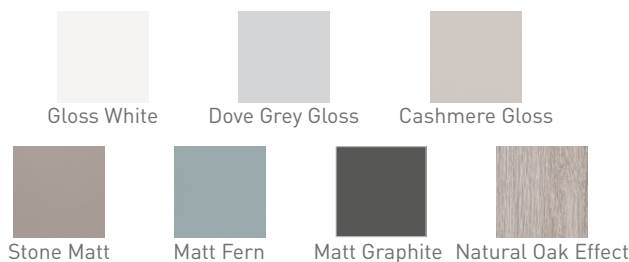

Range: Furniture
 Type: Konnex 100 Wall Hung Units
 Code: Basin=FU602-FU672 NH/TH Worktop=N100110-N100810
 Version/Date: v5 05/22

Mineral Cast Basin Option

Guarantee/Aftercare: During installation extra care must be taken to avoid damaging the fittings. We provide a guarantee against faulty manufacture or materials (excluding serviceable parts), providing they have been installed, cared for and used in accordance with our instructions and good plumbing practice.

Unit Colours:

Worktops:

Phoenix Whirlpools Ltd. Unit 8, Leeds 27 Industrial Estate, Bruntcliffe Ave. Morley, Leeds LS27 0LL

Tel: 0113 201 2260 Email: sales@phoenix-uk.com Web: www.phoenix-uk.com

Range:	Furniture
Type:	Konnex 100 Wall Hung Units
Code:	Basin=FU602-FU672 NH/TH Worktop=N100110-N100810
Version/Date:	v5 05/22