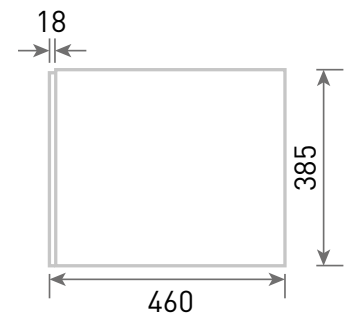

Mineral Cast Basin Option

Guarantee/Aftercare: During installation extra care must be taken to avoid damaging the fittings. We provide a guarantee against faulty manufacture or materials (excluding serviceable parts), providing they have been installed, cared for and used in accordance with our instructions and good plumbing practice.