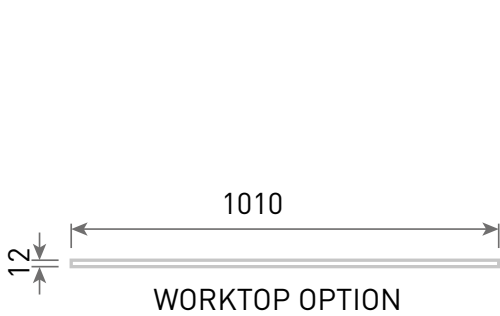

Range: Furniture
 Type: Konnex 100 Wall Hung Units
 Code: Basin=FU602-FU672 NH/TH Worktop=N100110-N100810
 Version/Date: v5 05/22

Mineral Cast Basin Option

Guarantee/Aftercare: During installation extra care must be taken to avoid damaging the fittings. We provide a guarantee against faulty manufacture or materials (excluding serviceable parts), providing they have been installed, cared for and used in accordance with our instructions and good plumbing practice.

Unit Colours:

Worktops:

Phoenix Whirlpools Ltd. Unit 8, Leeds 27 Industrial Estate, Bruntcliffe Ave. Morley, Leeds LS27 0LL

Tel: 0113 201 2260 Email: sales@phoenix-uk.com Web: www.phoenix-uk.com

Range:	Furniture
Type:	Konnex 100 Wall Hung Units
Code:	Basin=FU602-FU672 NH/TH Worktop=N100110-N100810
Version/Date:	v5 05/22