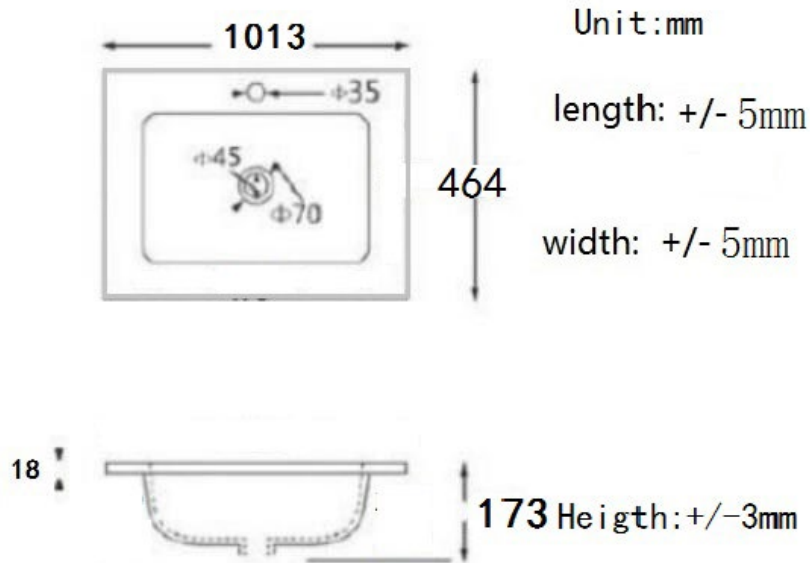

Ceramic Basin Option

Guarantee/Aftercare: During installation extra care must be taken to avoid damaging the fittings. We provide a guarantee against faulty manufacture or materials (excluding serviceable parts), providing they have been installed, cared for and used in accordance with our instructions and good plumbing practice.