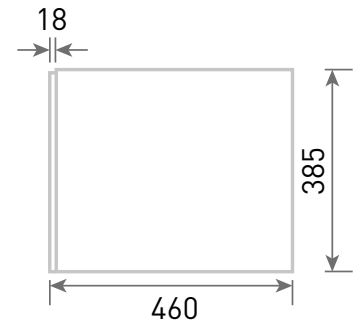

Mineral Cast Basin Option

Guarantee/Aftercare: During installation extra care must be taken to avoid damaging the fittings. We provide a guarantee against faulty manufacture or materials (excluding serviceable parts), providing they have been installed, cared for and used in accordance with our instructions and good plumbing practice.