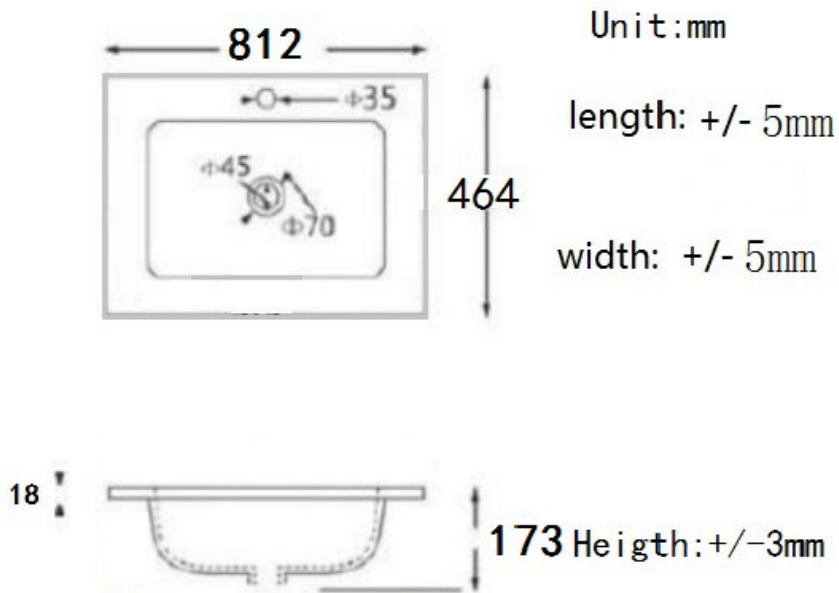

Ceramic Basin Option

Guarantee/Aftercare: During installation extra care must be taken to avoid damaging the fittings. We provide a guarantee against faulty manufacture or materials (excluding serviceable parts), providing they have been installed, cared for and used in accordance with our instructions and good plumbing practice.