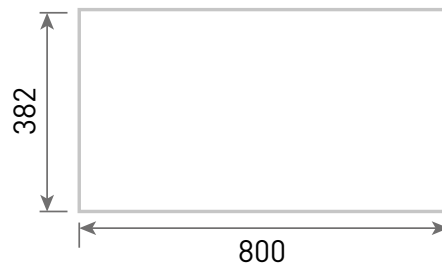

Mineral Cast Basin Option

Guarantee/Aftercare: During installation extra care must be taken to avoid damaging the fittings. We provide a guarantee against faulty manufacture or materials (excluding serviceable parts), providing they have been installed, cared for and used in accordance with our instructions and good plumbing practice.