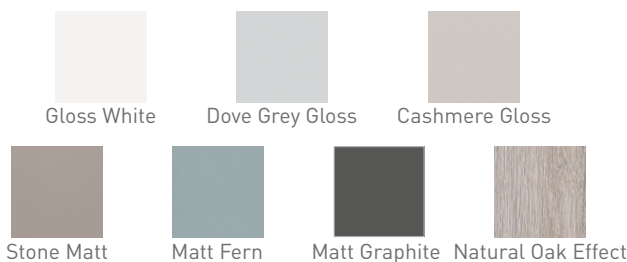

Unit Colours:

Worktops:

Phoenix Whirlpools Ltd. Unit 8, Leeds 27 Industrial Estate, Bruntcliffe Ave. Morley, Leeds LS27 0LL

Tel: 0113 201 2260 Email: sales@phoenix-uk.com Web: www.phoenix-uk.com

Range:	Furniture
Type:	Konnex 80 Wall Hung Units
Code:	Basin=FU601-FU671 NH/TH Worktop=N100108-N100808
Version/Date:	v5 05/22