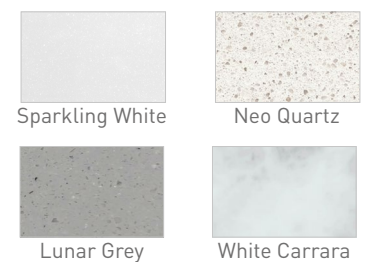

Unit Colours:

Worktops:

Phoenix Whirlpools Ltd. Unit 8, Leeds 27 Industrial Estate, Bruntcliffe Ave. Morley, Leeds LS27 0LL

Tel: 0113 201 2260 Email: sales@phoenix-uk.com Web: www.phoenix-uk.com

Range:	Furniture
Type:	Konnex 80 Wall Hung Units
Code:	Basin=FU601-FU671 NH/TH Worktop=N100108-N100808
Version/Date:	v5 05/22