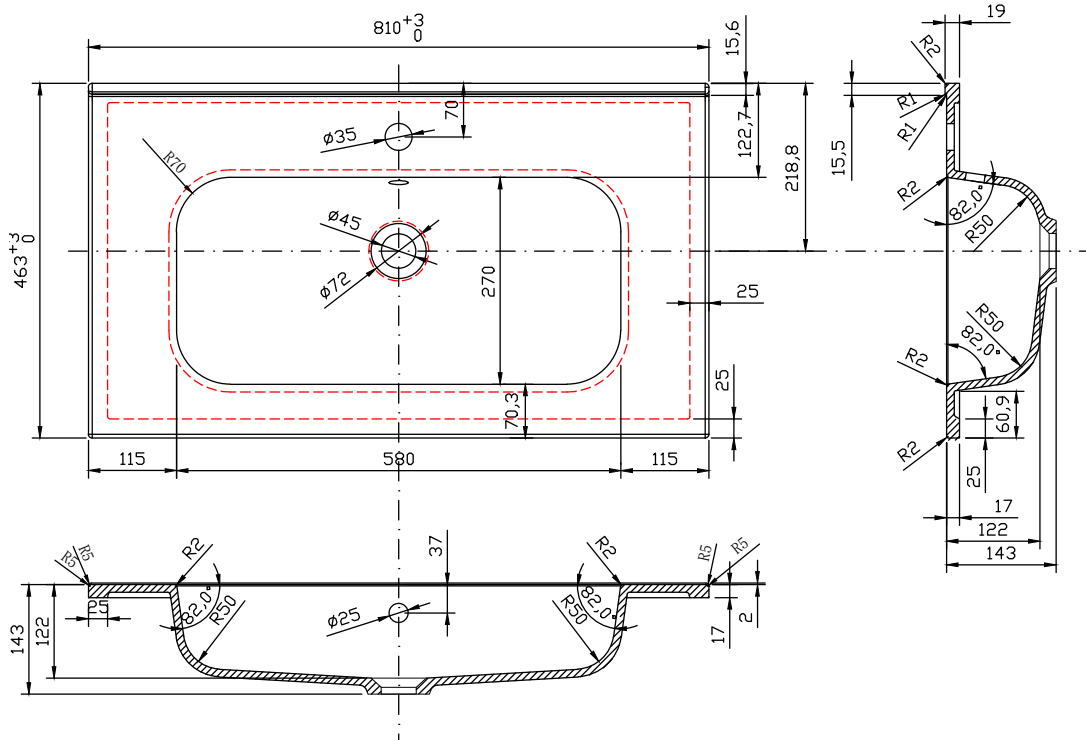

Mineral Cast Basin Option

Guarantee/Aftercare: During installation extra care must be taken to avoid damaging the fittings. We provide a guarantee against faulty manufacture or materials (excluding serviceable parts), providing they have been installed, cared for and used in accordance with our instructions and good plumbing practice.