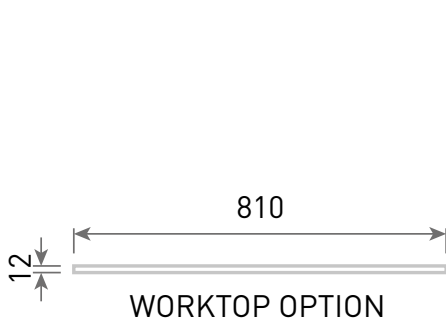

Mineral Cast Basin Option

Guarantee/Aftercare: During installation extra care must be taken to avoid damaging the fittings. We provide a guarantee against faulty manufacture or materials (excluding serviceable parts), providing they have been installed, cared for and used in accordance with our instructions and good plumbing practice.