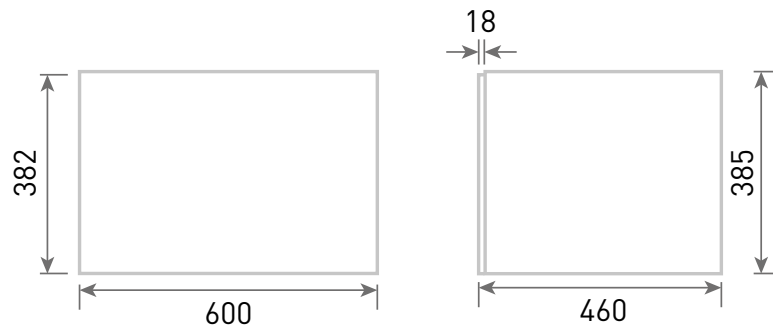

PHOENIX

THE RETAIL BRAND

TECHNICAL DATA SHEET

Range: Furniture

Type: Konnex 60 Wall Hung Units

Code: Basin=FU600-FU670 NH/TH Worktop=N100106-N100806

Version/Date: v5 05/22

Mineral Cast Basin Option