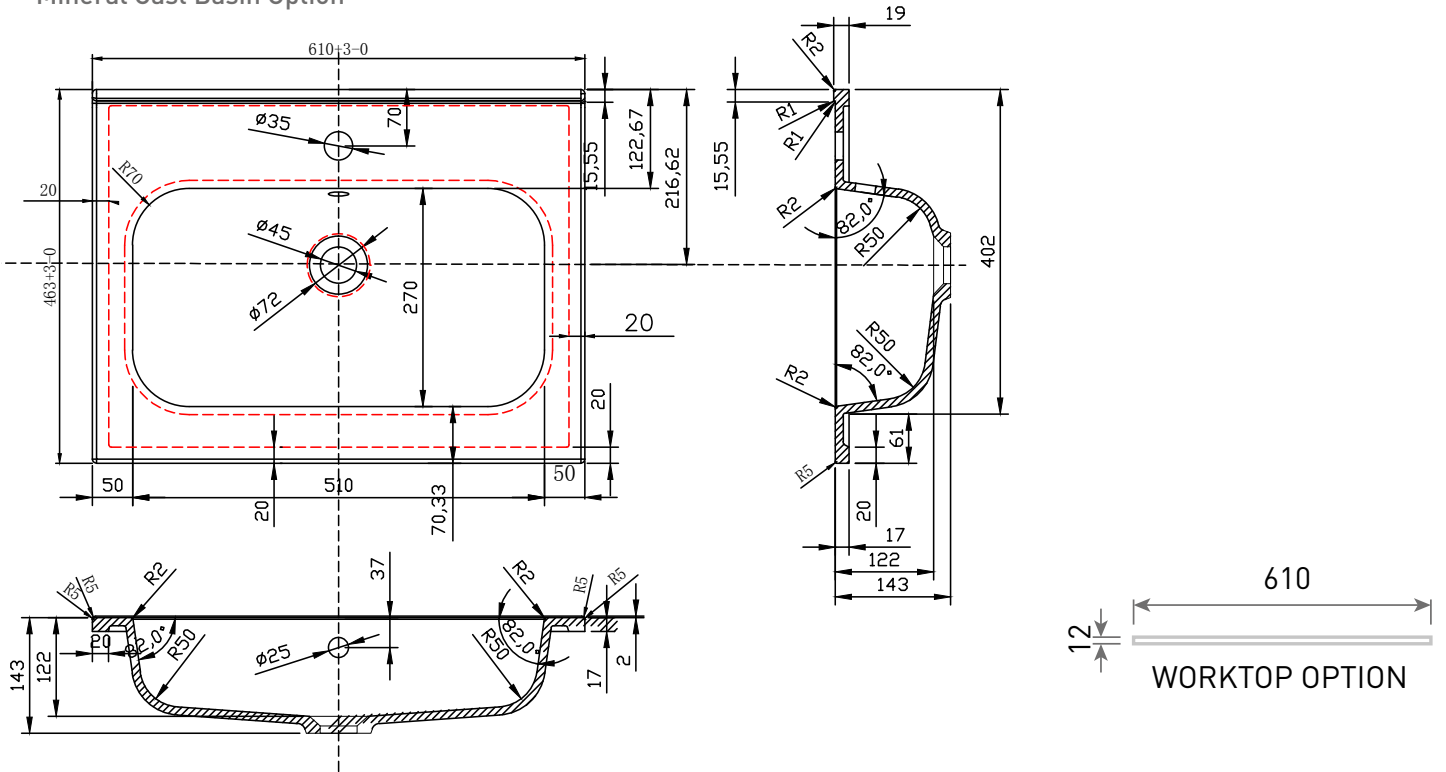

PHOENIX

THE RETAIL BRAND

TECHNICAL DATA SHEET

Range: Furniture

Type: Konnex 60 Wall Hung Units

Code: Basin=FU600-FU670 NH/TH Worktop=N100106-N100806

Version/Date: v5 05/22

Mineral Cast Basin Option