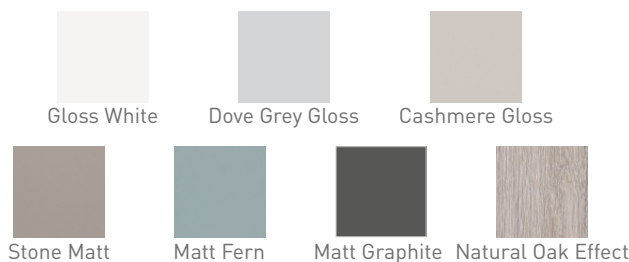

Unit Colours: