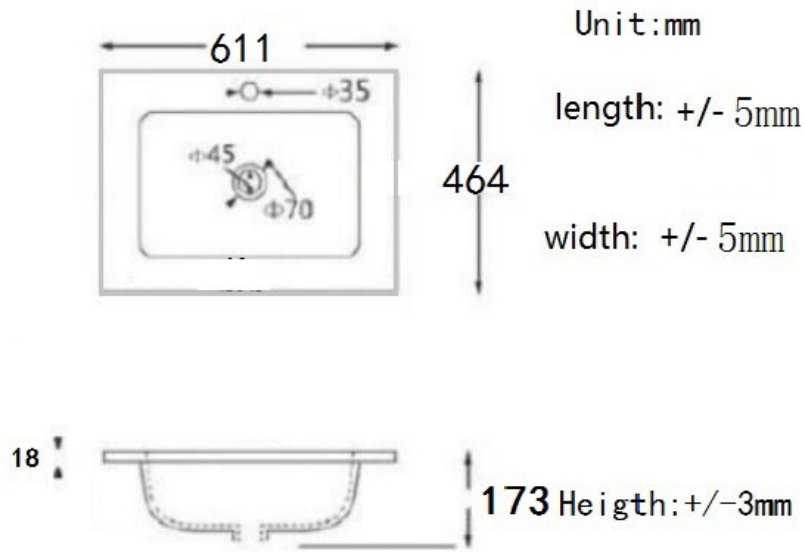

Ceramic Basin Option

Guarantee/Aftercare: During installation extra care must be taken to avoid damaging the fittings. We provide a guarantee against faulty manufacture or materials (excluding serviceable parts), providing they have been installed, cared for and used in accordance with our instructions and good plumbing practice.