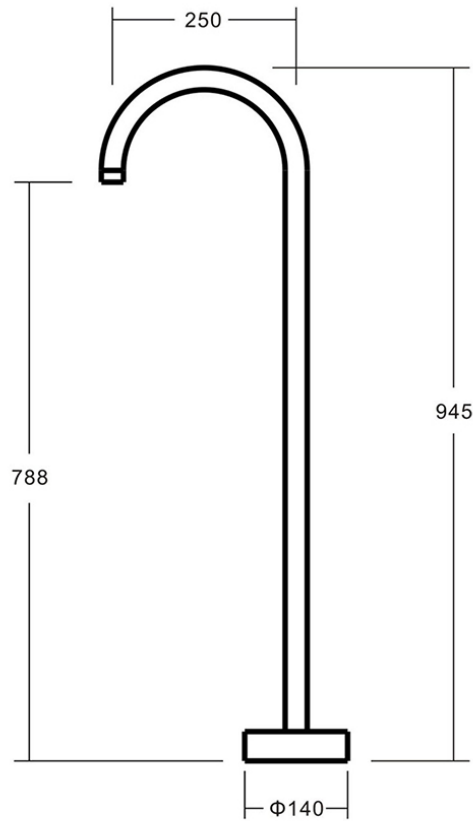

Range: Brassware

Type: Konnex Freestanding Bath Spout

Code: FE025

Version/Date: v1 07/21

Information:

Guarantee/Aftercare: During installation extra care must be taken to avoid damaging the fittings. We provide a guarantee against faulty manufacture or materials (excluding serviceable parts), providing they have been installed, cared for and used in accordance with our instructions and good plumbing practice. We recommend that all brassware is installed to allow access to serviceable parts as we cannot accept responsibility in the event that access is required.