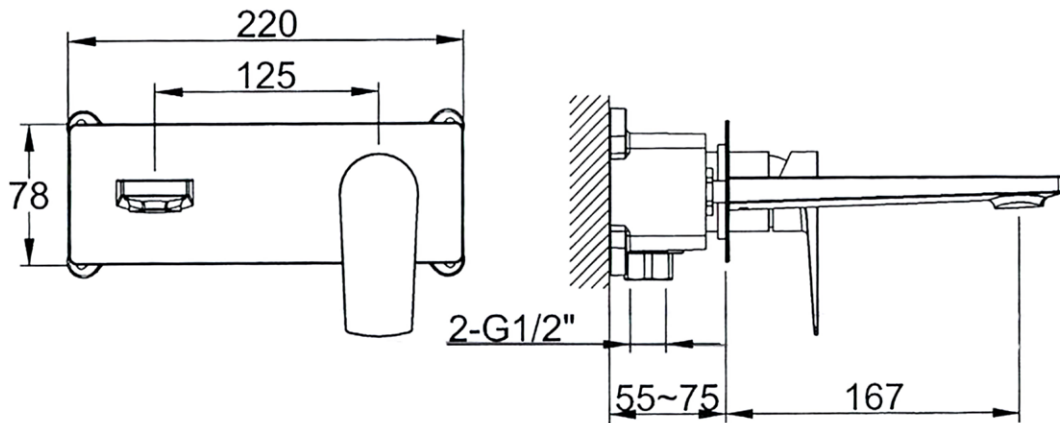

Range: Brassware
Type: I-Zone
Code: ET006
Version/Date: v1 04/23

Information:

Guarantee/Aftercare: During installation extra care must be taken to avoid damaging the fittings. We provide a guarantee against faulty manufacture or materials (excluding serviceable parts), providing they have been installed, cared for and used in accordance with our instructions and good plumbing practice. All products installed in a commercial environment carry a 12 month guarantee. We cannot be held responsible for the use of incorrect dimensions shown for first fix without the actual products on site. All dimensions stated are nominal and are subject to manufacturing tolerances.