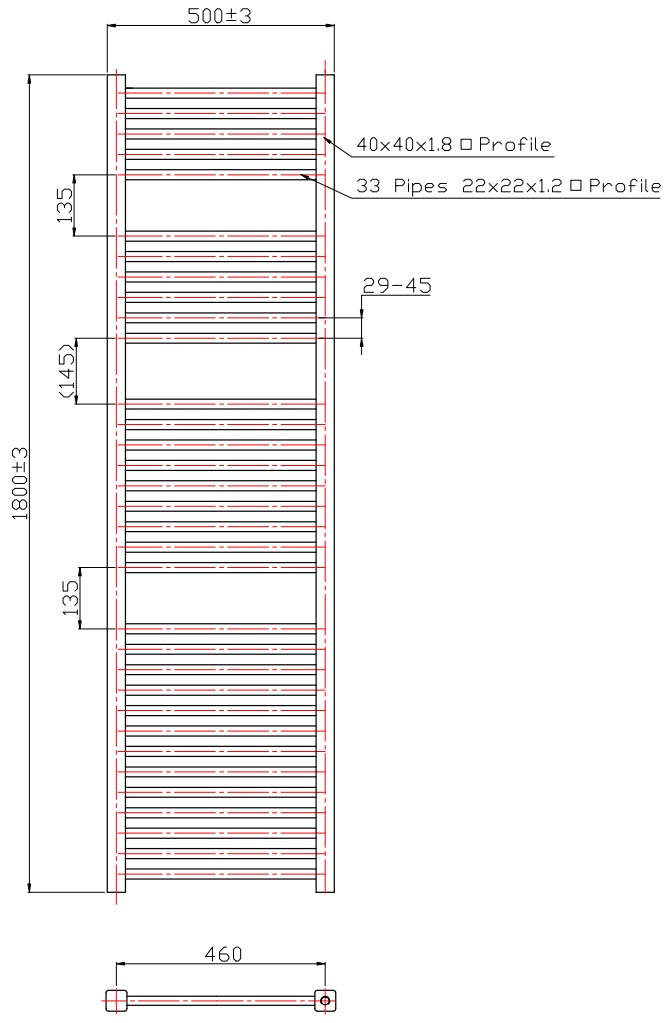

Range: Radiators
 Type: Arno Pre-Filled Electric
 Code: ER136 ER137 ER122 ER123 ER124
 Version/Date: v1 05/21

1200 x 500 Image Shown

This product is designed as a warmer of dry towels. Placing wet towels or garments on this product may result in the deterioration of the surface finish.

Notes: Drawings may not be to scale. All dimensions in mm unless otherwise stated. Information correct at time of printing but subject to change at any time.