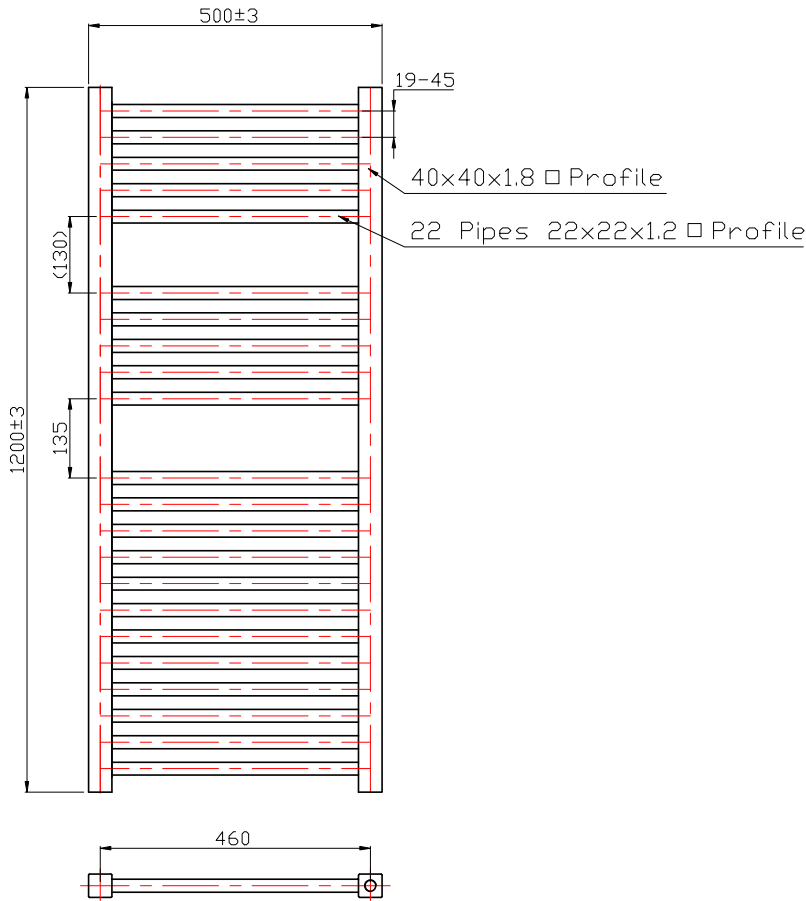

Range: Radiators
 Type: Arno Pre-Filled Electric
 Code: ER134 ER135 ER104 ER105 ER106
 Version/Date: v1 05/21

1200 x 500 Image Shown

This product is designed as a warmer of dry towels. Placing wet towels or garments on this product may result in the deterioration of the surface finish.