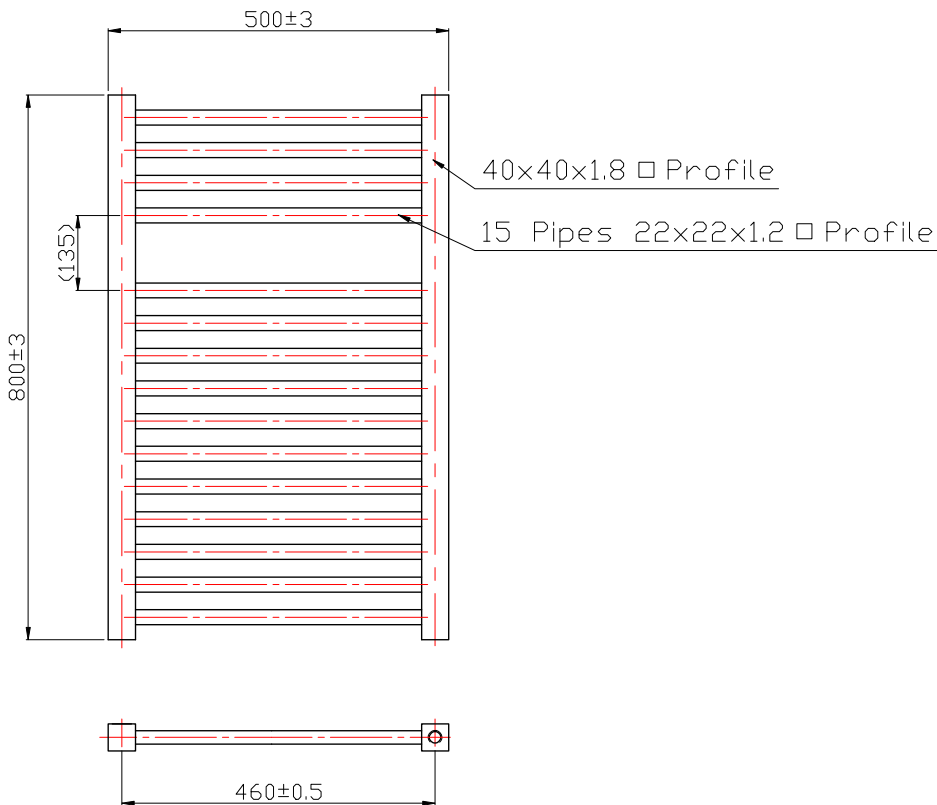

Range: Radiators

Type: Arno Pre-Filled Electric

Code: ER132 ER133 ER096 ER097 ER098

Version/Date: v1 05/21

1200 x 500 Image Shown

This product is designed as a warmer of dry towels. Placing wet towels or garments on this product may result in the deterioration of the surface finish.