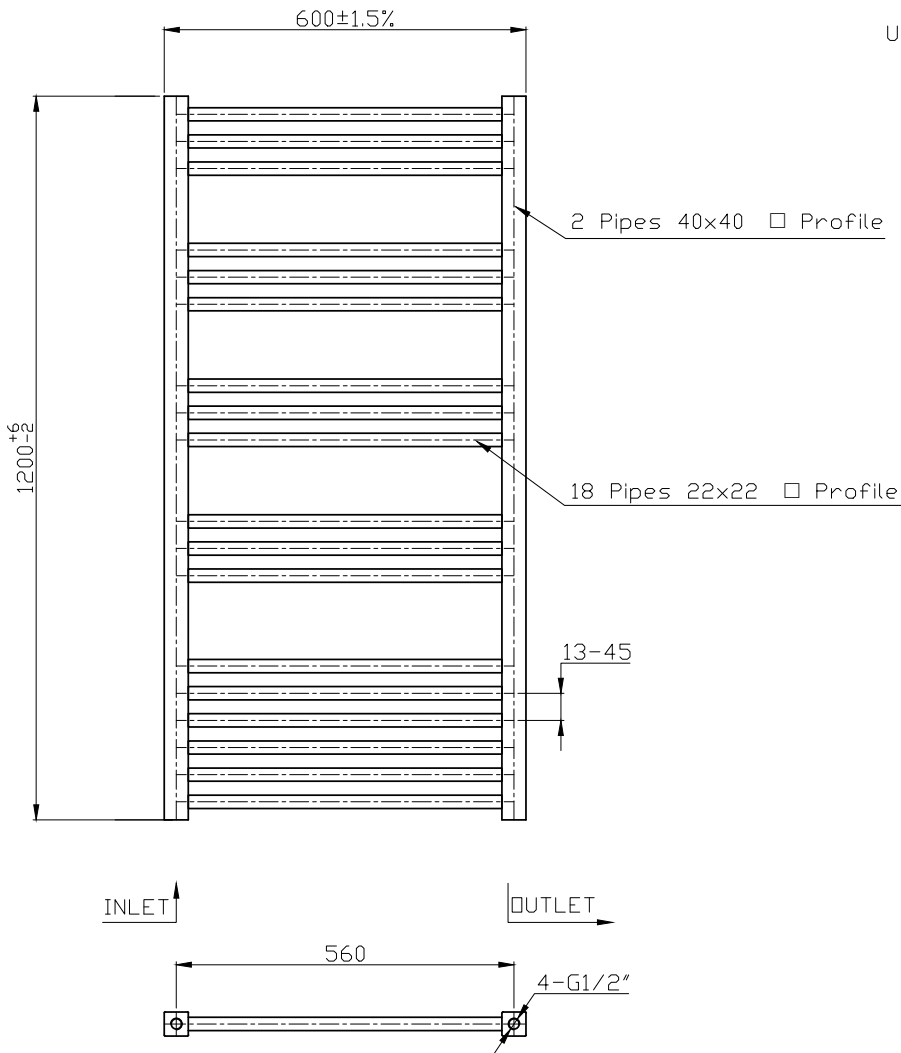

Range: Radiators
 Type: Arno Pre-Filled Electric
 Code: ER107 ER108 ER109 ER110 ER111
 Version/Date: v1 05/21

1500 x 500 Image Shown

This product is designed as a warmer of dry towels. Placing wet towels or garments on this product may result in the deterioration of the surface finish.

Height	Width	Element Watts
1200	600	300

Finishes:

Guarantee/Aftercare: During installation extra care must be taken to avoid damaging the fittings. We provide a guarantee against faulty manufacture or materials (excluding serviceable parts), providing they have been installed, cared for and used in accordance with our instructions and good plumbing practice. All products installed in a commercial environment carry a 12 month guarantee. We cannot be held responsible for the use of incorrect dimensions shown for first fix without the actual products on site. All dimensions stated are nominal and are subject to manufacturing tolerances.