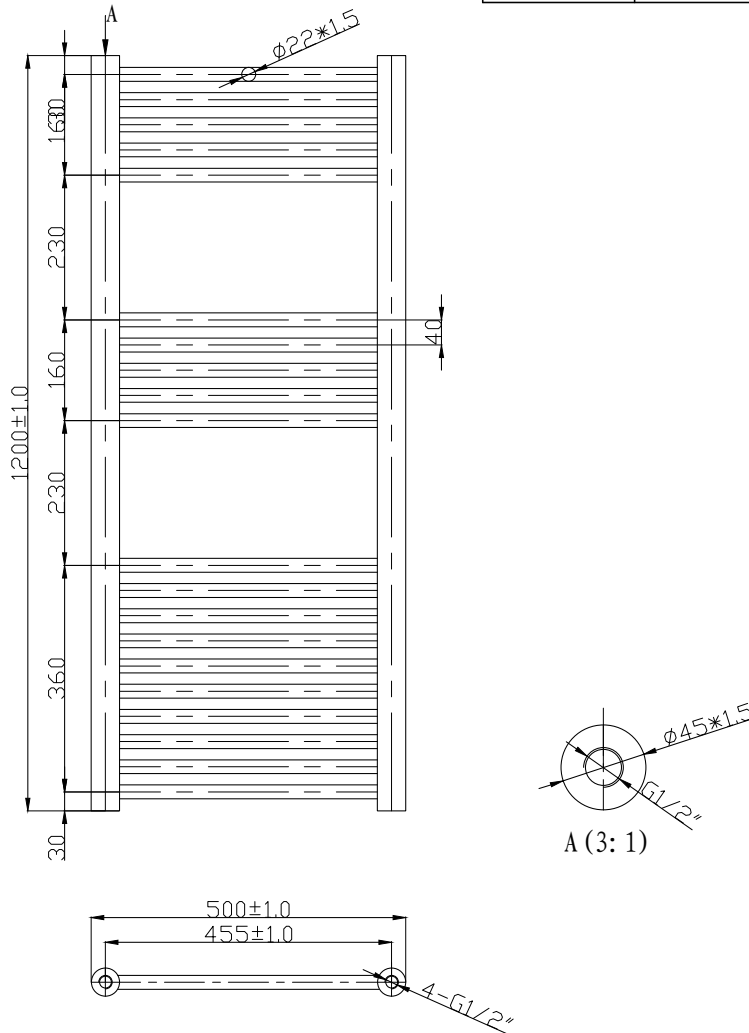

Range: Radiators

Type: Wye

Code: ER010 ER011 ER041 ER042 ER012

Version/Date: v1 05/21

1200 x 500 Image Shown

This product is designed as a warmer of dry towels. Placing wet towels or garments on this product may result in the deterioration of the surface finish.

Height	Width	Element Watts
1200	500	600

Guarantee/Aftercare: During installation extra care must be taken to avoid damaging the fittings. We provide a guarantee against faulty manufacture or materials (excluding serviceable parts), providing they have been installed, cared for and used in accordance with our instructions and good plumbing practice. All products installed in a commercial environment carry a 12 month guarantee. We cannot be held responsible for the use of incorrect dimensions shown for first fix without the actual products on site.