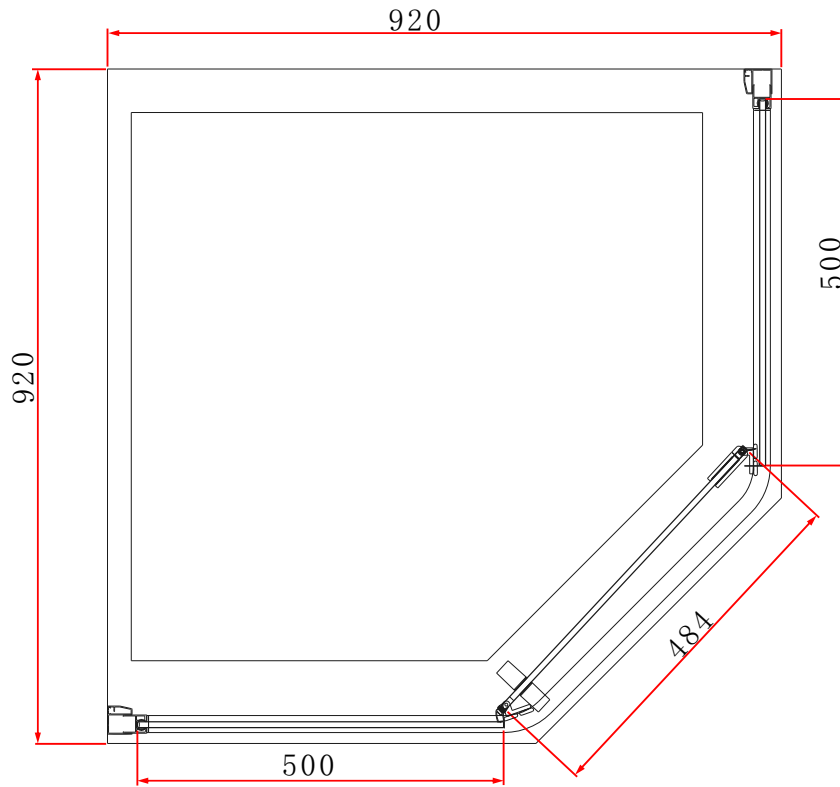

Range: Shower Enclosure

Type: Konnex Neo

Code: EN085

Version/Date: v1 04/21

Information:

- 20mm adjustment
- Reversible design
- Smooth rollers
- Concealed fixings
- Dedicated tray & waste
- Polished aluminium frame
- 8mm Safety Glass
- Easyclean protection
- Lifetime guarantee