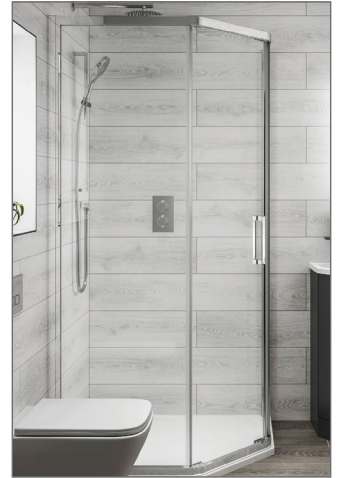

Range: Shower Enclosure

Type: Konnex Neo

Code: EN085

Version/Date: v1 04/21

Information:

- 20mm adjustment
- Reversible design
- Smooth rollers
- Concealed fixings
- Dedicated tray & waste
- Polished aluminium frame
- 8mm Safety Glass
- Easyclean protection
- Lifetime guarantee