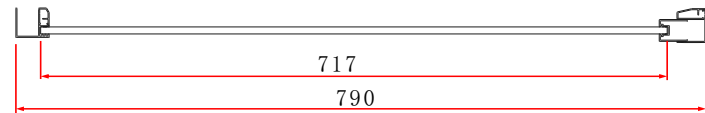

EN053

Information:

- Reversible design
- Concealed fixings
- 40mm adjustment
- Shower tray/wetroom

- Magnetic door seal
- Polished aluminium frame
- 6mm Safety Glass
- Easyclean protection
- Lifetime guarantee