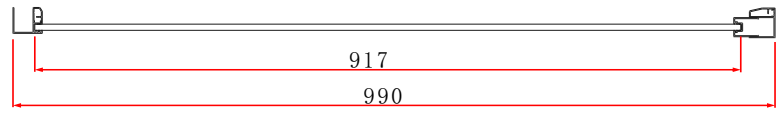

OPTIONAL PANELS

EN054

Information:

- Reversible design
- Concealed fixings
- 40mm adjustment
- Shower tray/wetroom

- Magnetic door seal
- Polished aluminium frame
- 6mm Safety Glass
- Easyclean protection
- Lifetime guarantee

Finishes:

Guarantee/Aftercare: During installation extra care must be taken to avoid damaging the fittings. We provide a guarantee against faulty manufacture or materials (excluding serviceable parts), providing they have been installed, cared for and used in accordance with our instructions and good plumbing practice.