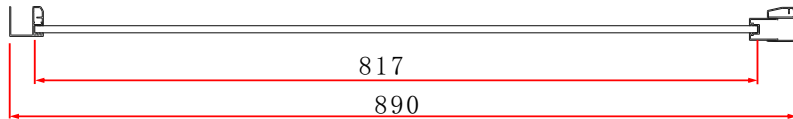

EN053

Information:

- Reversible design
- Concealed fixings
- 40mm adjustment
- Shower tray/wetroom

- Magnetic door seal
- Polished aluminium frame
- 6mm Safety Glass
- Easyclean protection
- Lifetime guarantee