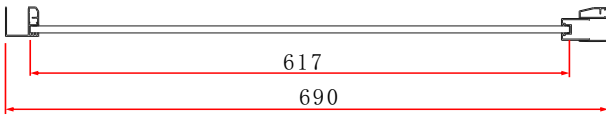

OPTIONAL PANELS

EN050