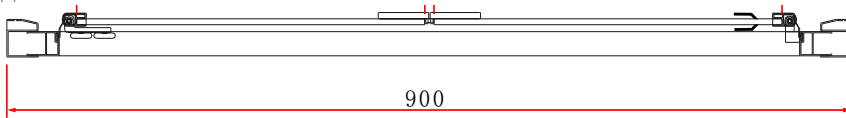

EN071

OPTIONAL PANELS

Information:

- Reversible design
- Concealed fixings
- 40mm adjustment
- Shower tray/wetroom

- Magnetic door seal
- Polished aluminium frame
- 6mm Safety Glass
- Easyclean protection
- Lifetime guarantee

Finishes:

Guarantee/Aftercare: During installation extra care must be taken to avoid damaging the fittings. We provide a guarantee against faulty manufacture or materials (excluding serviceable parts), providing they have been installed, cared for and used in accordance with our instructions and good plumbing practice.