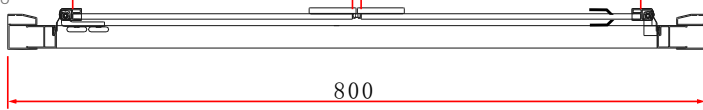

EN070

OPTIONAL PANELS

Information:

- Reversible design
- Concealed fixings
- 40mm adjustment
- Shower tray/wetroom

- Magnetic door seal
- Polished aluminium frame
- 6mm Safety Glass
- Easyclean protection
- Lifetime guarantee

Finishes:

Guarantee/Aftercare: During installation extra care must be taken to avoid damaging the fittings. We provide a guarantee against faulty manufacture or materials (excluding serviceable parts), providing they have been installed, cared for and used in accordance with our instructions and good plumbing practice.