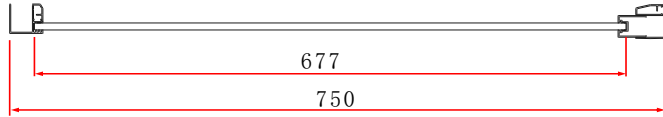

OPTIONAL PANELS

EN051

Information:

- Reversible design
- Concealed fixings
- 40mm adjustment
- Shower tray/wetroom

- Magnetic door seal
- Polished aluminium frame
- 6mm Safety Glass
- Easyclean protection
- Lifetime guarantee

Finishes:

Guarantee/Aftercare: During installation extra care must be taken to avoid damaging the fittings. We provide a guarantee against faulty manufacture or materials (excluding serviceable parts), providing they have been installed, cared for and used in accordance with our instructions and good plumbing practice.