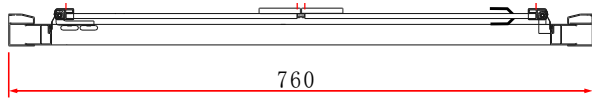

EN069

OPTIONAL PANELS

Information:

- Reversible design
- Concealed fixings
- 40mm adjustment
- Shower tray/wetroom

- Magnetic door seal
- Polished aluminium frame
- 6mm Safety Glass
- Easyclean protection
- Lifetime guarantee

Finishes:

Guarantee/Aftercare: During installation extra care must be taken to avoid damaging the fittings. We provide a guarantee against faulty manufacture or materials (excluding serviceable parts), providing they have been installed, cared for and used in accordance with our instructions and good plumbing practice.