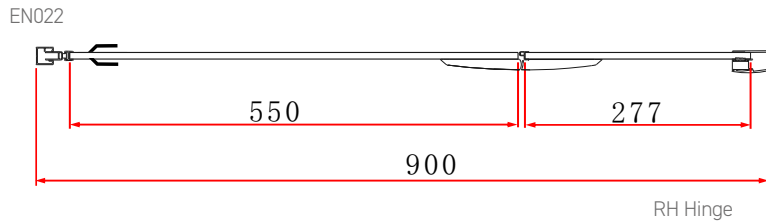

Range: Shower Enclosures

Type: I-Zone Hinged Door & Side Panel

Code: EN021 EN022 EN023 EN024 EN025 EN026

Version/Date: v3 02/24

PANELS

Information:

- Rise Fall Hinges
- Concealed fixings
- 30mm adjustment
- Support bar
- Magnetic door seal

Phoenix Whirlpools Ltd. Unit 8, Leeds 27 Industrial Estate, Bruntcliffe Ave. Morley, Leeds LS27 0LL

Tel: 0113 201 2260 Email: sales@phoenix-uk.com Web: www.phoenix-uk.com

Range: Shower Enclosures

Type: I-Zone Hinged Door & Side Panel