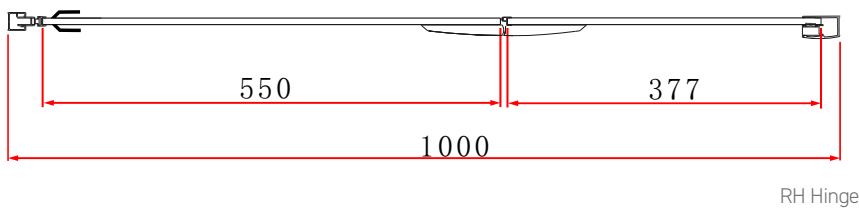

Range: Shower Enclosures

Type: I-Zone Hinged Door & Side Panel

Code: EN021 EN022 EN023 EN024 EN025 EN026

Version/Date: v3 02/24

PANELS

Information:

- Rise Fall Hinges
- Concealed fixings
- 30mm adjustment
- Support bar
- Magnetic door seal

Phoenix Whirlpools Ltd. Unit 8, Leeds 27 Industrial Estate, Bruntcliffe Ave. Morley, Leeds LS27 0LL

Tel: 0113 201 2260 Email: sales@phoenix-uk.com Web: www.phoenix-uk.com

Range: Shower Enclosures

Type: I-Zone Hinged Door & Side Panel

Code: EN021 EN022 EN023 EN024 EN025 EN026

Version/Date: v3 02/24

EN023

EN024

EN025

EN026

Information:

- Rise Fall Hinges
- Concealed fixings
- 30mm adjustment
- Support bar
- Magnetic door seal