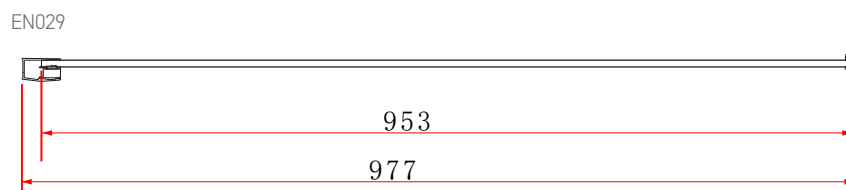

Range: Shower Enclosures

Type: I-Zone Hinged Door & Side Panel

Code: EN021 EN022 EN023 EN024 EN025 EN026

Version/Date: v3 02/24

PANELS

Information:

- Rise Fall Hinges
- Concealed fixings
- 30mm adjustment
- Support bar
- Magnetic door seal