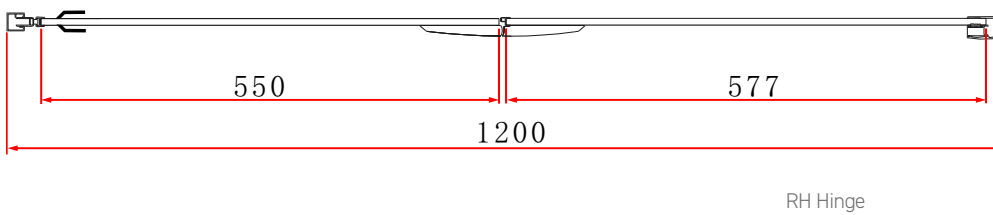

Range: Shower Enclosures

Type: I-Zone Hinged Door & Side Panel

Code: EN021 EN022 EN023 EN024 EN025 EN026

Version/Date: v3 02/24

PANELS

Information:

- Rise Fall Hinges
- Concealed fixings
- 30mm adjustment
- Support bar
- Magnetic door seal

Code: EN021 EN022 EN023 EN024 EN025 EN026

Version/Date: v3 02/24

EN023

EN024

EN025

EN026

Information:

- Rise Fall Hinges
- Concealed fixings
- 30mm adjustment
- Support bar
- Magnetic door seal

- Polished aluminium frame
- Shower tray/wetroom
- 8mm Safety Glass
- Easyclean protection
- Lifetime guarantee

Finishes:

Guarantee/Aftercare: During installation extra care must be taken to avoid damaging the fittings. We provide a guarantee against faulty manufacture or materials (excluding serviceable parts), providing they have been installed, cared for and used in accordance with our instructions and good plumbing practice.