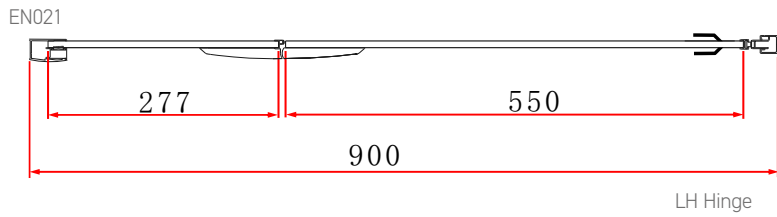

Range: Shower Enclosures

Type: I-Zone Hinged Door & Side Panel

Code: EN021 EN022 EN023 EN024 EN025 EN026

Version/Date: v3 02/24

PANELS

Information:

- Rise Fall Hinges
- Concealed fixings
- 30mm adjustment
- Support bar
- Magnetic door seal

Phoenix Whirlpools Ltd. Unit 8, Leeds 27 Industrial Estate, Bruntcliffe Ave. Morley, Leeds LS27 0LL

Tel: 0113 201 2260 Email: sales@phoenix-uk.com Web: www.phoenix-uk.com

Range: Shower Enclosures

Type: I-Zone Hinged Door & Side Panel