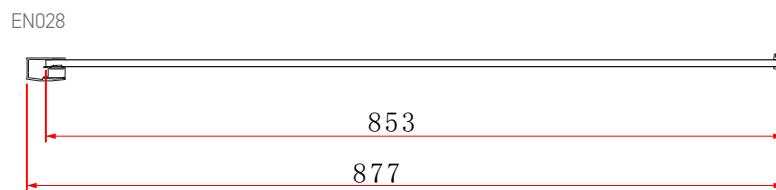

Range: Shower Enclosures

Type: I-Zone Hinged Door & Side Panel

Code: EN021 EN022 EN023 EN024 EN025 EN026

Version/Date: v3 02/24

PANELS

Information:

- Rise Fall Hinges
- Concealed fixings
- 30mm adjustment
- Support bar
- Magnetic door seal