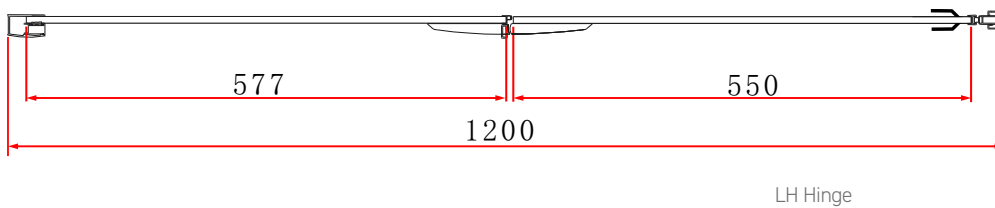

Range: Shower Enclosures

Type: I-Zone Hinged Door & Side Panel

Code: EN021 EN022 EN023 EN024 EN025 EN026

Version/Date: v3 02/24

PANELS

Information:

- Rise Fall Hinges
- Concealed fixings
- 30mm adjustment
- Support bar
- Magnetic door seal

Code: EN021 EN022 EN023 EN024 EN025 EN026

Version/Date: v3 02/24

EN023

EN024

EN025

EN026

Information:

- Rise Fall Hinges
- Concealed fixings
- 30mm adjustment
- Support bar
- Magnetic door seal

- Polished aluminium frame
- Shower tray/wetroom
- 8mm Safety Glass
- Easyclean protection
- Lifetime guarantee

Finishes:

Guarantee/Aftercare: During installation extra care must be taken to avoid damaging the fittings. We provide a guarantee against faulty manufacture or materials (excluding serviceable parts), providing they have been installed, cared for and used in accordance with our instructions and good plumbing practice.