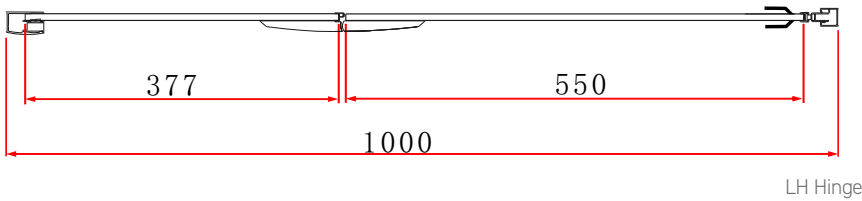

Range: Shower Enclosures

Type: I-Zone Hinged Door & Side Panel

Code: EN021 EN022 EN023 EN024 EN025 EN026

Version/Date: v3 02/24

PANELS

Information:

- Rise Fall Hinges
- Concealed fixings
- 30mm adjustment
- Support bar
- Magnetic door seal

Phoenix Whirlpools Ltd. Unit 8, Leeds 27 Industrial Estate, Bruntcliffe Ave. Morley, Leeds LS27 0LL

Tel: 0113 201 2260 Email: sales@phoenix-uk.com Web: www.phoenix-uk.com

Range: Shower Enclosures

Type: I-Zone Hinged Door & Side Panel

Code: EN021 EN022 EN023 EN024 EN025 EN026

Version/Date: v3 02/24

EN023

EN024

EN025

EN026

Information:

- Rise Fall Hinges
- Concealed fixings
- 30mm adjustment
- Support bar
- Magnetic door seal