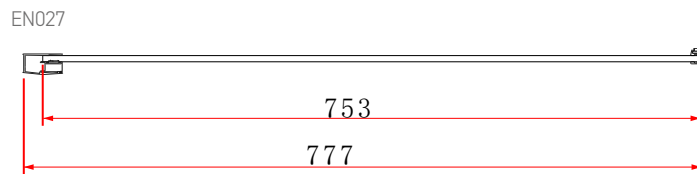

Range: Shower Enclosures

Type: I-Zone Hinged Door & Side Panel

Code: EN021 EN022 EN023 EN024 EN025 EN026

Version/Date: v3 02/24

PANELS

Information:

- Rise Fall Hinges
- Concealed fixings
- 30mm adjustment
- Support bar
- Magnetic door seal