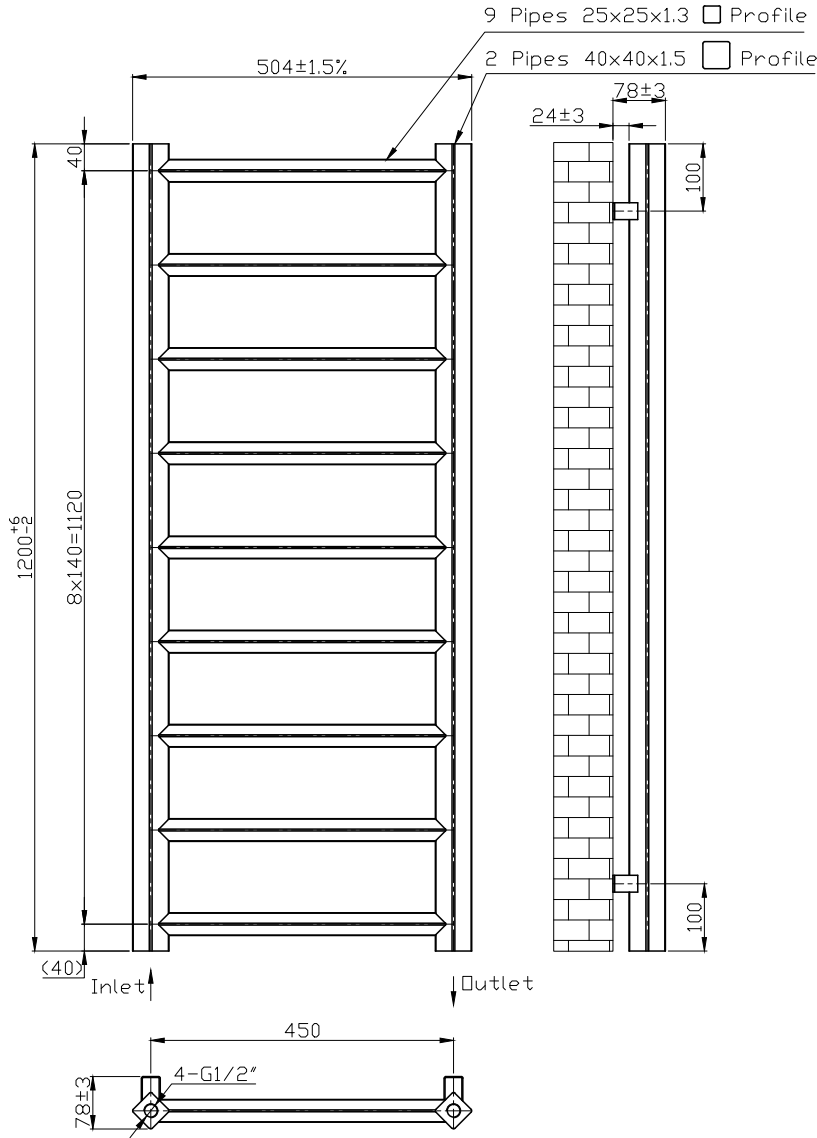

Range: Radiators
 Type: Tyne Pre-Filled Electric
 Code: EA545
 Version/Date: v1 05/21

Information:

| Height | Width | Element Watts |
|--------|-------|---------------|
| 1200 | 504 | 600 |

This product is designed as a warmer of dry towels. Placing wet towels or garments on this product may result in the deterioration of the surface finish.