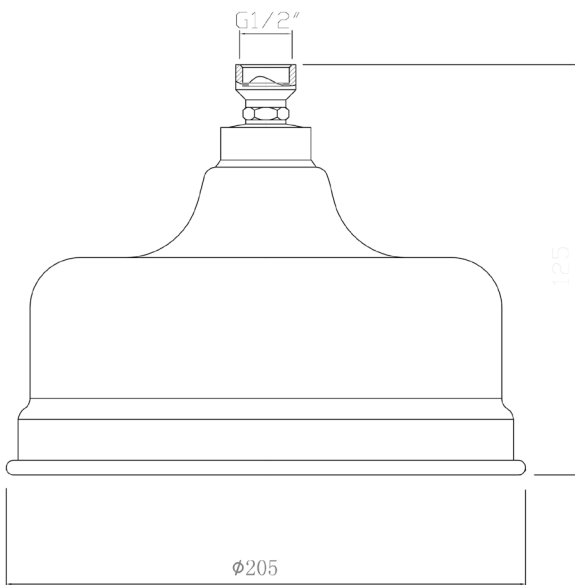

Range: Showering Solutions

Type: Doccia Traditional

Code: DOC82

Version/Date: v1 07/21

Information:  
High Pressure+

Guarantee/Aftercare: During installation extra care must be taken to avoid damaging the fittings. We provide a guarantee against faulty manufacture or materials (excluding serviceable parts), providing they have been installed, cared for and used in accordance with our instructions and good plumbing practice. We recommend that all brassware is installed to allow access to serviceable parts as we cannot accept responsibility in the event that access is required.

Type: Doccia Traditional

Code: DOC82

Version/Date: v1 07/21

Round Overflow Filler

Shower kit & head

Shower outlet elbow

Information:  
High Pressure+

Guarantee/Aftercare: During installation extra care must be taken to avoid damaging the fittings. We provide a guarantee against faulty manufacture or materials (excluding serviceable parts), providing they have been installed, cared for and used in accordance with our instructions and good plumbing practice. We recommend that all brassware is installed to allow access to serviceable parts as we cannot accept responsibility in the event that access is required.