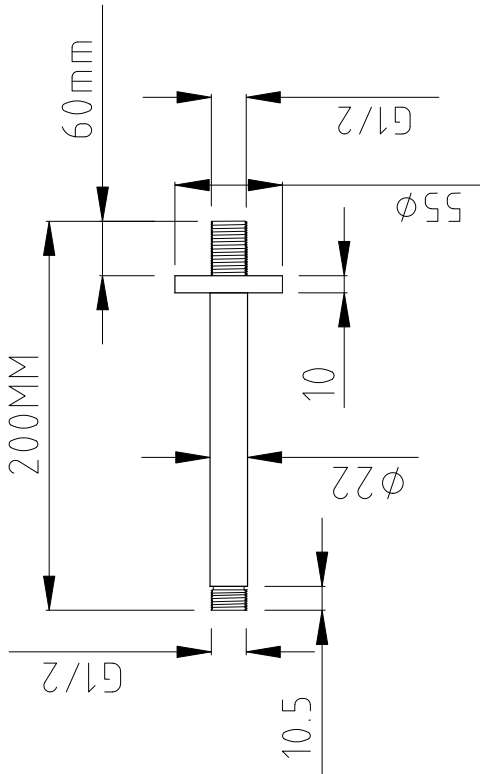

Range: Showering Solutions

Type: Doccia Traditional

Code: DOC82

Version/Date: v1 07/21

Information:  
High Pressure+

Guarantee/Aftercare: During installation extra care must be taken to avoid damaging the fittings. We provide a guarantee against faulty manufacture or materials (excluding serviceable parts), providing they have been installed, cared for and used in accordance with our instructions and good plumbing practice. We recommend that all brassware is installed to allow access to serviceable parts as we cannot accept responsibility in the event that access is required.

Type: Doccia Traditional

Code: DOC82

Version/Date: v1 07/21

Round Overflow Filler

Shower kit & head

Shower outlet elbow

Information:  
High Pressure+

Guarantee/Aftercare: During installation extra care must be taken to avoid damaging the fittings. We provide a guarantee against faulty manufacture or materials (excluding serviceable parts), providing they have been installed, cared for and used in accordance with our instructions and good plumbing practice. We recommend that all brassware is installed to allow access to serviceable parts as we cannot accept responsibility in the event that access is required.