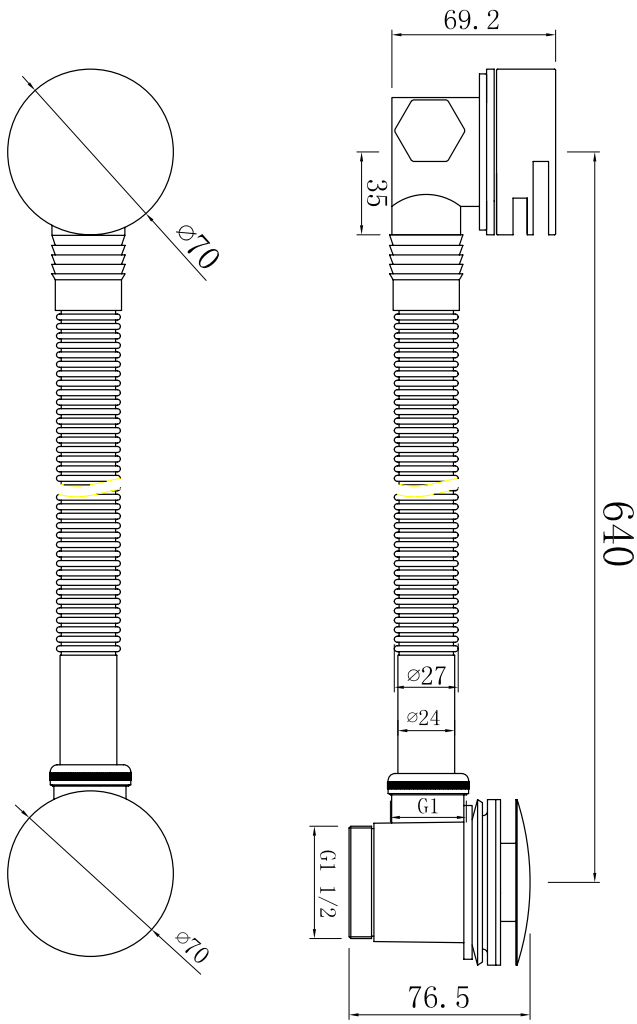

Range: Showering Solutions

Type: Doccia Traditional

Code: DOC82

Version/Date: v1 07/21

Information:  
High Pressure+

Guarantee/Aftercare: During installation extra care must be taken to avoid damaging the fittings. We provide a guarantee against faulty manufacture or materials (excluding serviceable parts), providing they have been installed, cared for and used in accordance with our instructions and good plumbing practice. We recommend that all brassware is installed to allow access to serviceable parts as we cannot accept responsibility in the event that access is required.

Type: Doccia Traditional

Code: DOC82

Version/Date: v1 07/21

Round Overflow Filler

Shower kit & head

Shower outlet elbow

Information:  
High Pressure+

Guarantee/Aftercare: During installation extra care must be taken to avoid damaging the fittings. We provide a guarantee against faulty manufacture or materials (excluding serviceable parts), providing they have been installed, cared for and used in accordance with our instructions and good plumbing practice. We recommend that all brassware is installed to allow access to serviceable parts as we cannot accept responsibility in the event that access is required.