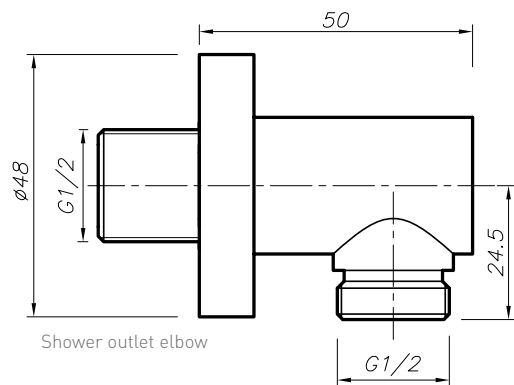

Type: Doccia Traditional

Code: DOC82

Version/Date: v1 07/21

Round Overflow Filler

Shower kit & head

Shower outlet elbow

Information:  
High Pressure+

Guarantee/Aftercare: During installation extra care must be taken to avoid damaging the fittings. We provide a guarantee against faulty manufacture or materials (excluding serviceable parts), providing they have been installed, cared for and used in accordance with our instructions and good plumbing practice. We recommend that all brassware is installed to allow access to serviceable parts as we cannot accept responsibility in the event that access is required.