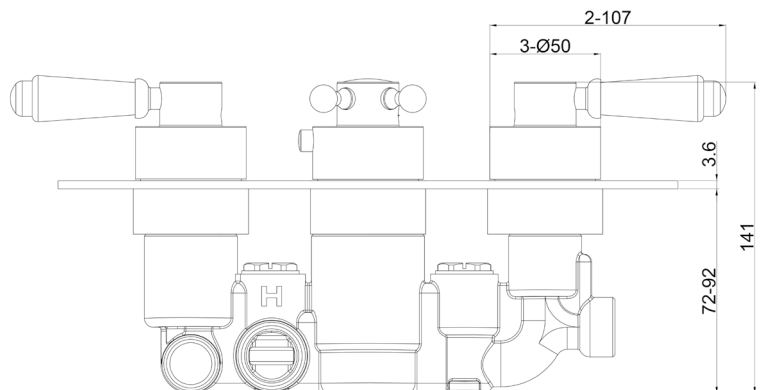

Range: Showering Solutions

Type: Doccia Traditional

Code: DOC82

Version/Date: v1 07/21

Information:  
High Pressure+

Guarantee/Aftercare: During installation extra care must be taken to avoid damaging the fittings. We provide a guarantee against faulty manufacture or materials (excluding serviceable parts), providing they have been installed, cared for and used in accordance with our instructions and good plumbing practice. We recommend that all brassware is installed to allow access to serviceable parts as we cannot accept responsibility in the event that access is required.

Type: Doccia Traditional

Code: DOC82

Version/Date: v1 07/21

Round Overflow Filler

Shower kit & head

Shower outlet elbow

Information:  
High Pressure+

Guarantee/Aftercare: During installation extra care must be taken to avoid damaging the fittings. We provide a guarantee against faulty manufacture or materials (excluding serviceable parts), providing they have been installed, cared for and used in accordance with our instructions and good plumbing practice. We recommend that all brassware is installed to allow access to serviceable parts as we cannot accept responsibility in the event that access is required.