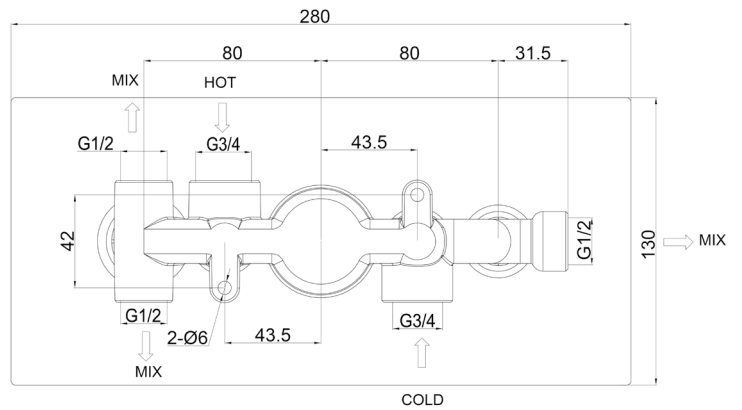

Range: Showering Solutions

Type: Doccia Traditional

Code: DOC82

Version/Date: v1 07/21

Information:  
High Pressure+

Guarantee/Aftercare: During installation extra care must be taken to avoid damaging the fittings. We provide a guarantee against faulty manufacture or materials (excluding serviceable parts), providing they have been installed, cared for and used in accordance with our instructions and good plumbing practice. We recommend that all brassware is installed to allow access to serviceable parts as we cannot accept responsibility in the event that access is required.

Type: Doccia Traditional

Code: DOC82

Version/Date: v1 07/21

Round Overflow Filler

Shower kit & head

Shower outlet elbow

Information:  
High Pressure+

Guarantee/Aftercare: During installation extra care must be taken to avoid damaging the fittings. We provide a guarantee against faulty manufacture or materials (excluding serviceable parts), providing they have been installed, cared for and used in accordance with our instructions and good plumbing practice. We recommend that all brassware is installed to allow access to serviceable parts as we cannot accept responsibility in the event that access is required.