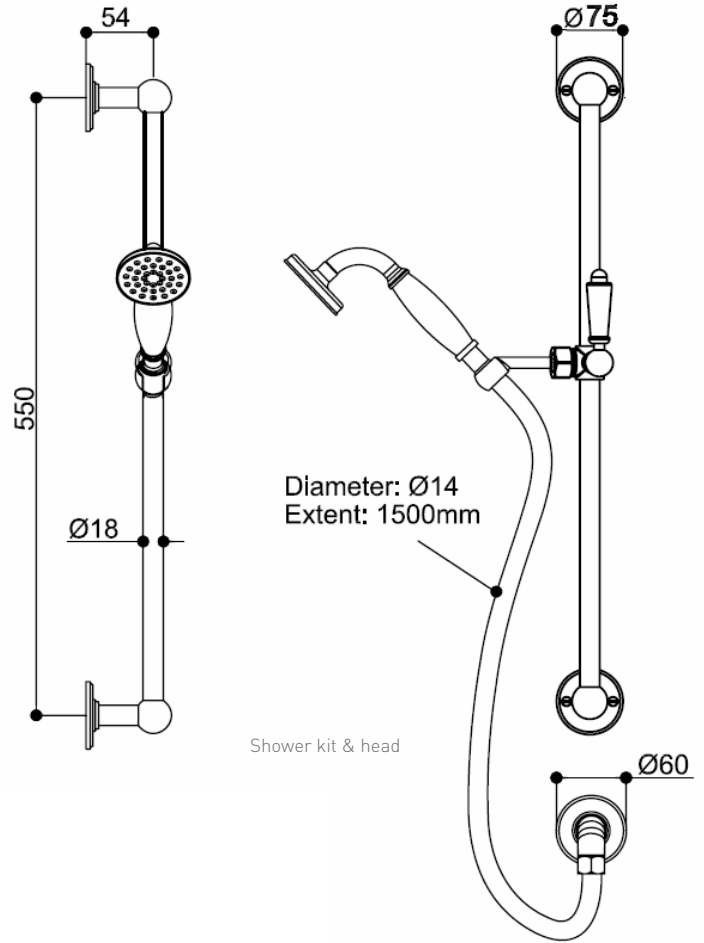

Range: Showering Solutions

Type: Doccia Traditional

Code: DOC82

Version/Date: v1 07/21

Information:  
High Pressure+

Guarantee/Aftercare: During installation extra care must be taken to avoid damaging the fittings. We provide a guarantee against faulty manufacture or materials (excluding serviceable parts), providing they have been installed, cared for and used in accordance with our instructions and good plumbing practice. We recommend that all brassware is installed to allow access to serviceable parts as we cannot accept responsibility in the event that access is required.

Type: Doccia Traditional

Code: DOC82

Version/Date: v1 07/21

Round Overflow Filler

Shower kit & head

Shower outlet elbow

Information:  
High Pressure+

Guarantee/Aftercare: During installation extra care must be taken to avoid damaging the fittings. We provide a guarantee against faulty manufacture or materials (excluding serviceable parts), providing they have been installed, cared for and used in accordance with our instructions and good plumbing practice. We recommend that all brassware is installed to allow access to serviceable parts as we cannot accept responsibility in the event that access is required.