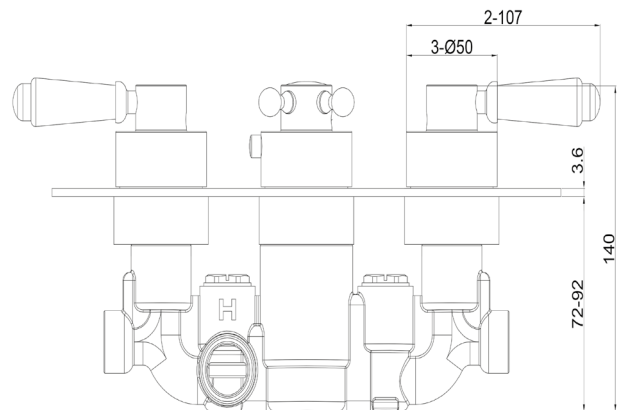

Range: Showering Solutions

Type: Doccia Traditional

Code: DOC81

Version/Date: v1 07/21

Information:
High Pressure

Guarantee/Aftercare: During installation extra care must be taken to avoid damaging the fittings. We provide a guarantee against faulty manufacture or materials (excluding serviceable parts), providing they have been installed, cared for and used in accordance with our instructions and good plumbing practice. We recommend that all brassware is installed to allow access to serviceable parts as we cannot accept responsibility in the event that access is required.