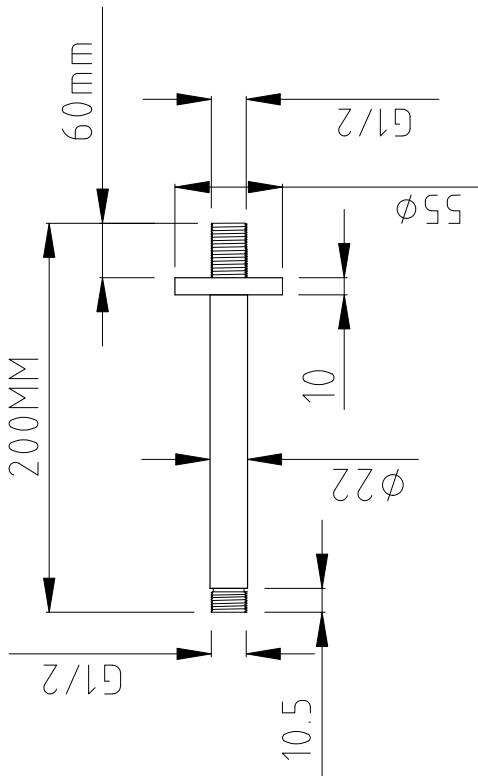

Range: Showering Solutions

Type: Doccia Traditional

Code: DOC81

Version/Date: v1 07/21

Information:
High Pressure

Guarantee/Aftercare: During installation extra care must be taken to avoid damaging the fittings. We provide a guarantee against faulty manufacture or materials (excluding serviceable parts), providing they have been installed, cared for and used in accordance with our instructions and good plumbing practice. We recommend that all brassware is installed to allow access to serviceable parts as we cannot accept responsibility in the event that access is required.