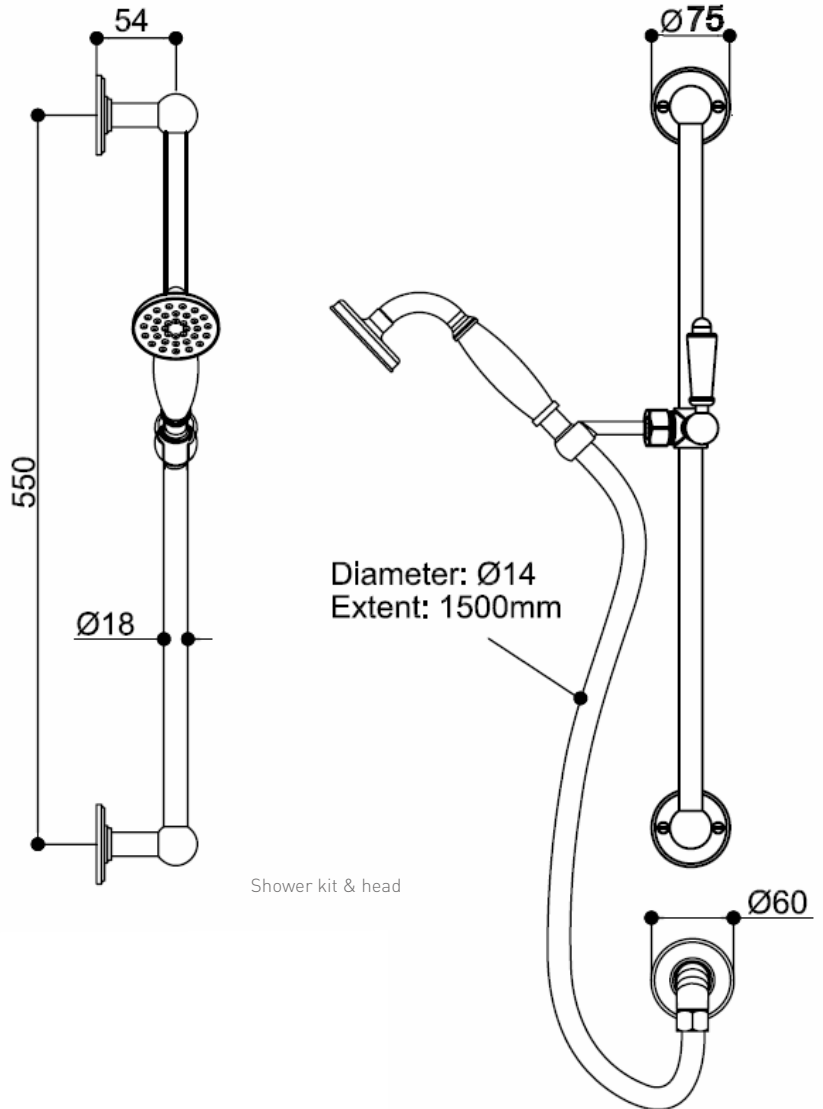

Range: Showering Solutions

Type: Doccia Traditional

Code: DOC81

Version/Date: v1 07/21

Information:
High Pressure

Guarantee/Aftercare: During installation extra care must be taken to avoid damaging the fittings. We provide a guarantee against faulty manufacture or materials (excluding serviceable parts), providing they have been installed, cared for and used in accordance with our instructions and good plumbing practice. We recommend that all brassware is installed to allow access to serviceable parts as we cannot accept responsibility in the event that access is required.

Type: Doccia Traditional

Code: DOC81

Version/Date: v1 07/21

Information:
High Pressure

Guarantee/Aftercare: During installation extra care must be taken to avoid damaging the fittings. We provide a guarantee against faulty manufacture or materials (excluding serviceable parts), providing they have been installed, cared for and used in accordance with our instructions and good plumbing practice. We recommend that all brassware is installed to allow access to serviceable parts as we cannot accept responsibility in the event that access is required.