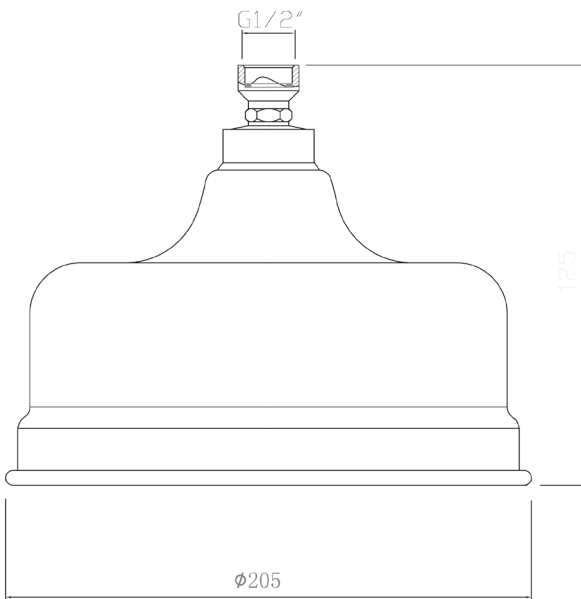

Range: Showering Solutions

Type: Doccia Traditional

Code: DOC81

Version/Date: v1 07/21

Information:
High Pressure

Guarantee/Aftercare: During installation extra care must be taken to avoid damaging the fittings. We provide a guarantee against faulty manufacture or materials (excluding serviceable parts), providing they have been installed, cared for and used in accordance with our instructions and good plumbing practice. We recommend that all brassware is installed to allow access to serviceable parts as we cannot accept responsibility in the event that access is required.