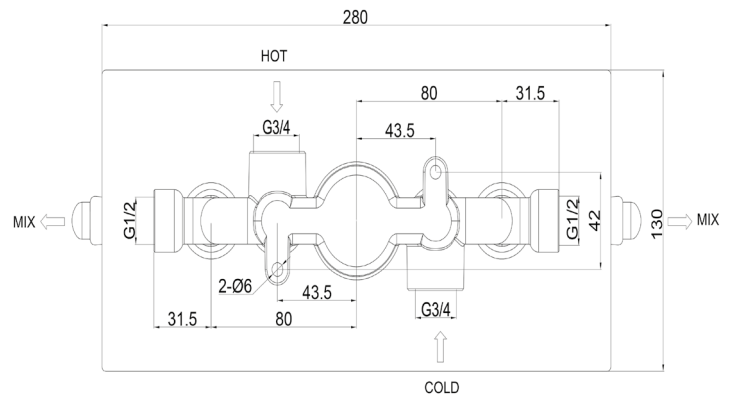

Range: Showering Solutions

Type: Doccia Traditional

Code: DOC81

Version/Date: v1 07/21

Information:
High Pressure

Guarantee/Aftercare: During installation extra care must be taken to avoid damaging the fittings. We provide a guarantee against faulty manufacture or materials (excluding serviceable parts), providing they have been installed, cared for and used in accordance with our instructions and good plumbing practice. We recommend that all brassware is installed to allow access to serviceable parts as we cannot accept responsibility in the event that access is required.

Type: Doccia Traditional

Code: DOC81

Version/Date: v1 07/21

Information:
High Pressure

Guarantee/Aftercare: During installation extra care must be taken to avoid damaging the fittings. We provide a guarantee against faulty manufacture or materials (excluding serviceable parts), providing they have been installed, cared for and used in accordance with our instructions and good plumbing practice. We recommend that all brassware is installed to allow access to serviceable parts as we cannot accept responsibility in the event that access is required.