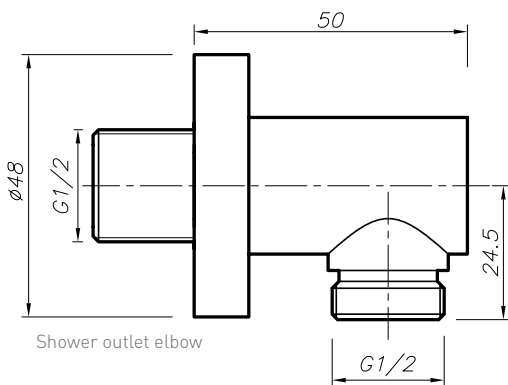

Type: Doccia Traditional

Code: DOC81

Version/Date: v1 07/21

Information:
High Pressure

Guarantee/Aftercare: During installation extra care must be taken to avoid damaging the fittings. We provide a guarantee against faulty manufacture or materials (excluding serviceable parts), providing they have been installed, cared for and used in accordance with our instructions and good plumbing practice. We recommend that all brassware is installed to allow access to serviceable parts as we cannot accept responsibility in the event that access is required.