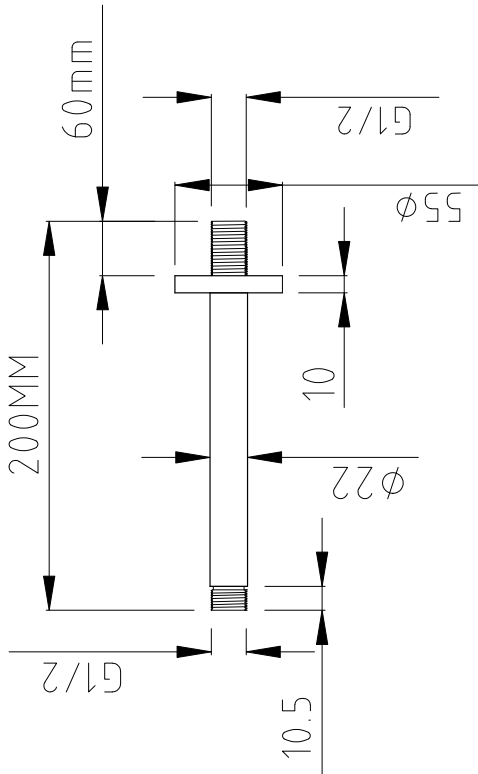

Range: Showering Solutions

Type: Doccia Traditional

Code: DOC80

Version/Date: v1 07/21

Information:
Medium Pressure

Guarantee/Aftercare: During installation extra care must be taken to avoid damaging the fittings. We provide a guarantee against faulty manufacture or materials (excluding serviceable parts), providing they have been installed, cared for and used in accordance with our instructions and good plumbing practice. We recommend that all brassware is installed to allow access to serviceable parts as we cannot accept responsibility in the event that access is required.

Type: Doccia Traditional

Code: DOC80

Version/Date: v1 07/21

Shower kit & head

Shower outlet elbow

Information:
Medium Pressure

Guarantee/Aftercare: During installation extra care must be taken to avoid damaging the fittings. We provide a guarantee against faulty manufacture or materials (excluding serviceable parts), providing they have been installed, cared for and used in accordance with our instructions and good plumbing practice. We recommend that all brassware is installed to allow access to serviceable parts as we cannot accept responsibility in the event that access is required.