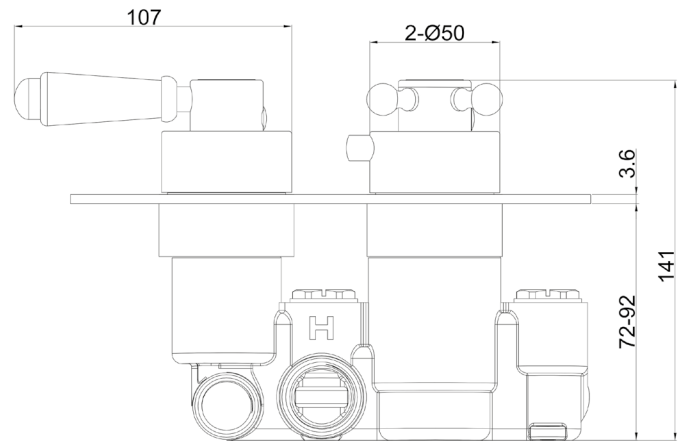

Range: Showering Solutions

Type: Doccia Traditional

Code: DOC80

Version/Date: v1 07/21

Information:
Medium Pressure

Guarantee/Aftercare: During installation extra care must be taken to avoid damaging the fittings. We provide a guarantee against faulty manufacture or materials (excluding serviceable parts), providing they have been installed, cared for and used in accordance with our instructions and good plumbing practice. We recommend that all brassware is installed to allow access to serviceable parts as we cannot accept responsibility in the event that access is required.

Type: Doccia Traditional

Code: DOC80

Version/Date: v1 07/21

Shower kit & head

Shower outlet elbow

Information:
Medium Pressure

Guarantee/Aftercare: During installation extra care must be taken to avoid damaging the fittings. We provide a guarantee against faulty manufacture or materials (excluding serviceable parts), providing they have been installed, cared for and used in accordance with our instructions and good plumbing practice. We recommend that all brassware is installed to allow access to serviceable parts as we cannot accept responsibility in the event that access is required.