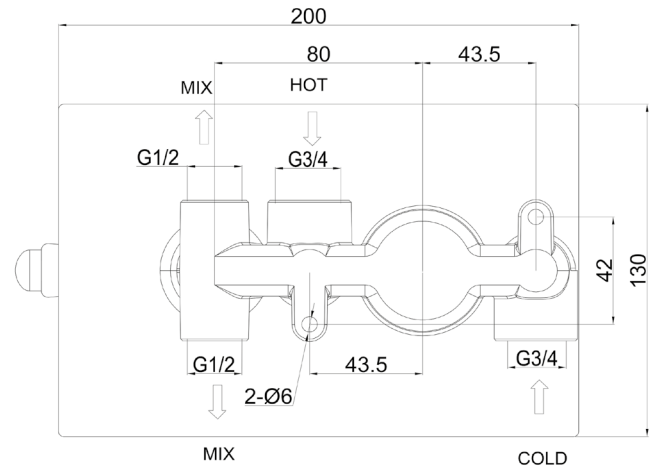

Range: Showering Solutions

Type: Doccia Traditional

Code: DOC80

Version/Date: v1 07/21

Information:
Medium Pressure

Guarantee/Aftercare: During installation extra care must be taken to avoid damaging the fittings. We provide a guarantee against faulty manufacture or materials (excluding serviceable parts), providing they have been installed, cared for and used in accordance with our instructions and good plumbing practice. We recommend that all brassware is installed to allow access to serviceable parts as we cannot accept responsibility in the event that access is required.

Type: Doccia Traditional

Code: DOC80

Version/Date: v1 07/21

Shower kit & head

Shower outlet elbow

Information:
Medium Pressure

Guarantee/Aftercare: During installation extra care must be taken to avoid damaging the fittings. We provide a guarantee against faulty manufacture or materials (excluding serviceable parts), providing they have been installed, cared for and used in accordance with our instructions and good plumbing practice. We recommend that all brassware is installed to allow access to serviceable parts as we cannot accept responsibility in the event that access is required.