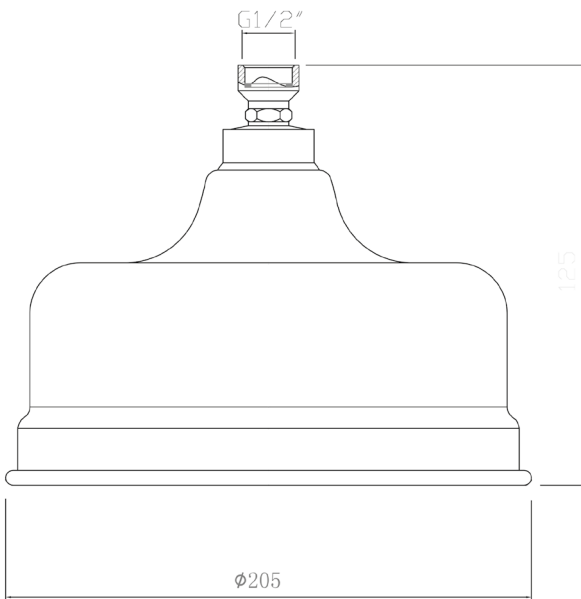

Range: Showering Solutions

Type: Doccia Traditional

Code: DOC80

Version/Date: v1 07/21

Information:
Medium Pressure

Guarantee/Aftercare: During installation extra care must be taken to avoid damaging the fittings. We provide a guarantee against faulty manufacture or materials (excluding serviceable parts), providing they have been installed, cared for and used in accordance with our instructions and good plumbing practice. We recommend that all brassware is installed to allow access to serviceable parts as we cannot accept responsibility in the event that access is required.

Type: Doccia Traditional

Code: DOC80

Version/Date: v1 07/21

Shower kit & head

Shower outlet elbow

Information:
Medium Pressure

Guarantee/Aftercare: During installation extra care must be taken to avoid damaging the fittings. We provide a guarantee against faulty manufacture or materials (excluding serviceable parts), providing they have been installed, cared for and used in accordance with our instructions and good plumbing practice. We recommend that all brassware is installed to allow access to serviceable parts as we cannot accept responsibility in the event that access is required.