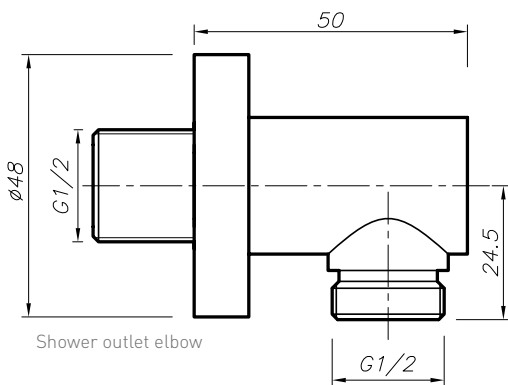

Type: Doccia Traditional

Code: DOC80

Version/Date: v1 07/21

Shower kit & head

Shower outlet elbow

Information:
Medium Pressure

Guarantee/Aftercare: During installation extra care must be taken to avoid damaging the fittings. We provide a guarantee against faulty manufacture or materials (excluding serviceable parts), providing they have been installed, cared for and used in accordance with our instructions and good plumbing practice. We recommend that all brassware is installed to allow access to serviceable parts as we cannot accept responsibility in the event that access is required.