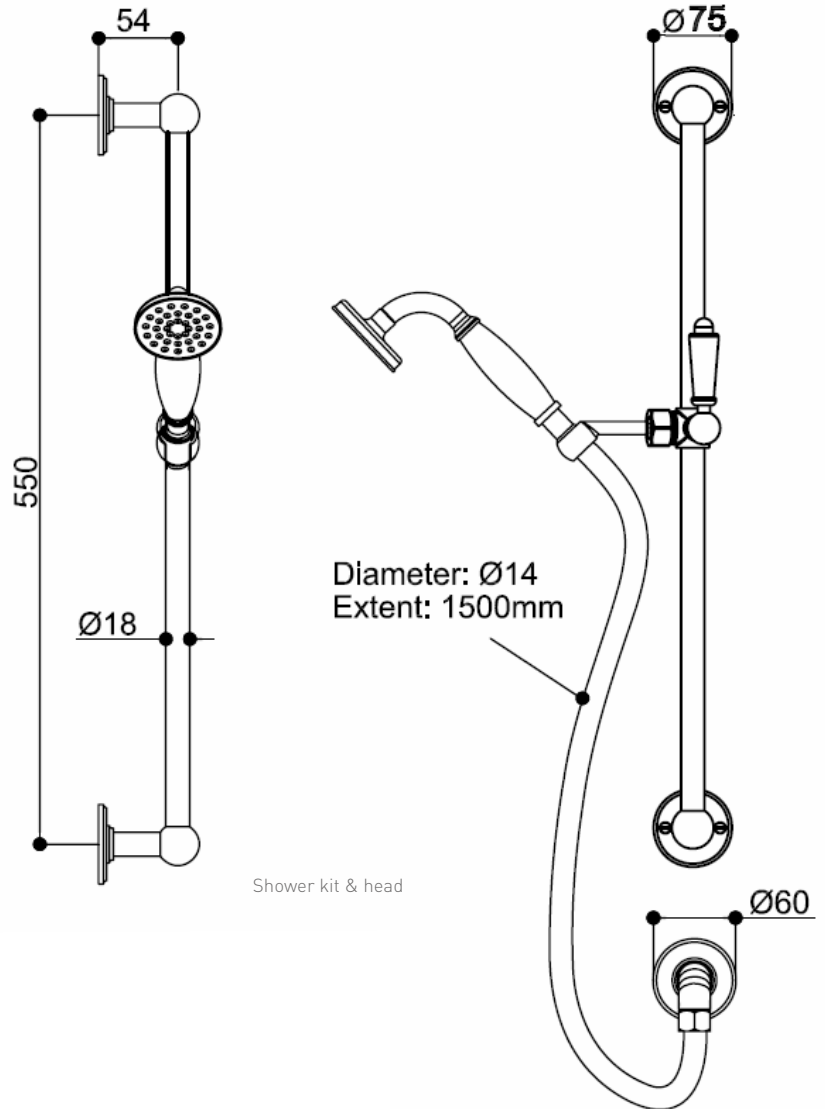

Range: Showering Solutions

Type: Doccia Traditional

Code: DOC80

Version/Date: v1 07/21

Information:
Medium Pressure

Guarantee/Aftercare: During installation extra care must be taken to avoid damaging the fittings. We provide a guarantee against faulty manufacture or materials (excluding serviceable parts), providing they have been installed, cared for and used in accordance with our instructions and good plumbing practice. We recommend that all brassware is installed to allow access to serviceable parts as we cannot accept responsibility in the event that access is required.

Type: Doccia Traditional

Code: DOC80

Version/Date: v1 07/21

Shower kit & head

Shower outlet elbow

Information:
Medium Pressure

Guarantee/Aftercare: During installation extra care must be taken to avoid damaging the fittings. We provide a guarantee against faulty manufacture or materials (excluding serviceable parts), providing they have been installed, cared for and used in accordance with our instructions and good plumbing practice. We recommend that all brassware is installed to allow access to serviceable parts as we cannot accept responsibility in the event that access is required.