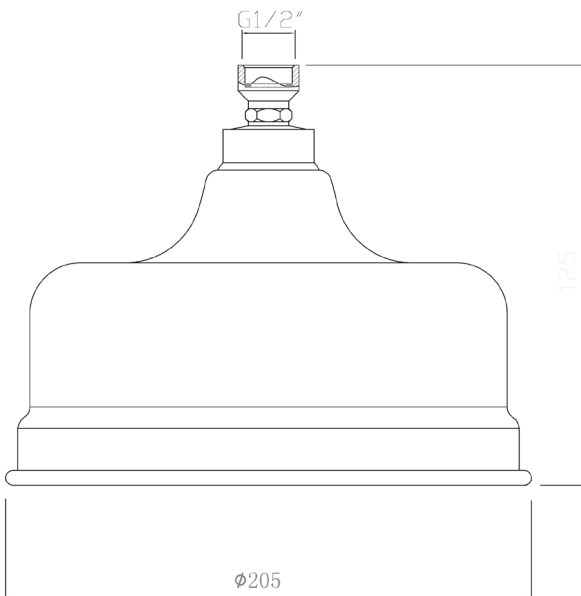

Range: Showering Solutions

Type: Doccia Traditional

Code: DOC79

Version/Date: v1 07/21

Information:
Medium Pressure

Guarantee/Aftercare: During installation extra care must be taken to avoid damaging the fittings. We provide a guarantee against faulty manufacture or materials (excluding serviceable parts), providing they have been installed, cared for and used in accordance with our instructions and good plumbing practice. We recommend that all brassware is installed to allow access to serviceable parts as we cannot accept responsibility in the event that access is required.