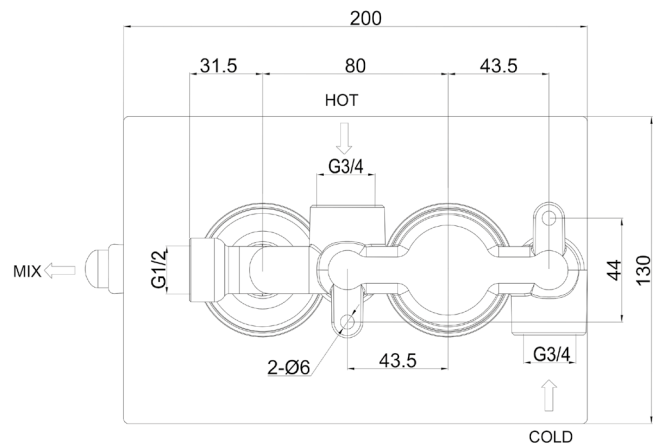

Range: Showering Solutions

Type: Doccia Traditional

Code: DOC79

Version/Date: v1 07/21

Information:
Medium Pressure

Guarantee/Aftercare: During installation extra care must be taken to avoid damaging the fittings. We provide a guarantee against faulty manufacture or materials (excluding serviceable parts), providing they have been installed, cared for and used in accordance with our instructions and good plumbing practice. We recommend that all brassware is installed to allow access to serviceable parts as we cannot accept responsibility in the event that access is required.