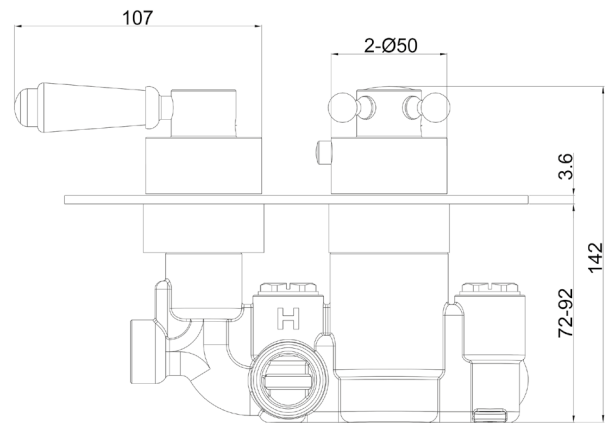

Range: Showering Solutions

Type: Doccia Traditional

Code: DOC79

Version/Date: v1 07/21

Information:
Medium Pressure

Guarantee/Aftercare: During installation extra care must be taken to avoid damaging the fittings. We provide a guarantee against faulty manufacture or materials (excluding serviceable parts), providing they have been installed, cared for and used in accordance with our instructions and good plumbing practice. We recommend that all brassware is installed to allow access to serviceable parts as we cannot accept responsibility in the event that access is required.