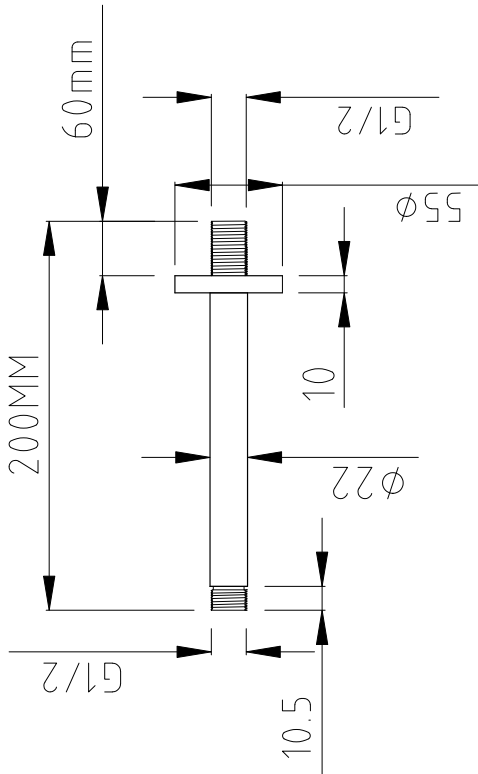

Range: Showering Solutions

Type: Doccia Traditional

Code: DOC79

Version/Date: v1 07/21

Information:
Medium Pressure

Guarantee/Aftercare: During installation extra care must be taken to avoid damaging the fittings. We provide a guarantee against faulty manufacture or materials (excluding serviceable parts), providing they have been installed, cared for and used in accordance with our instructions and good plumbing practice. We recommend that all brassware is installed to allow access to serviceable parts as we cannot accept responsibility in the event that access is required.