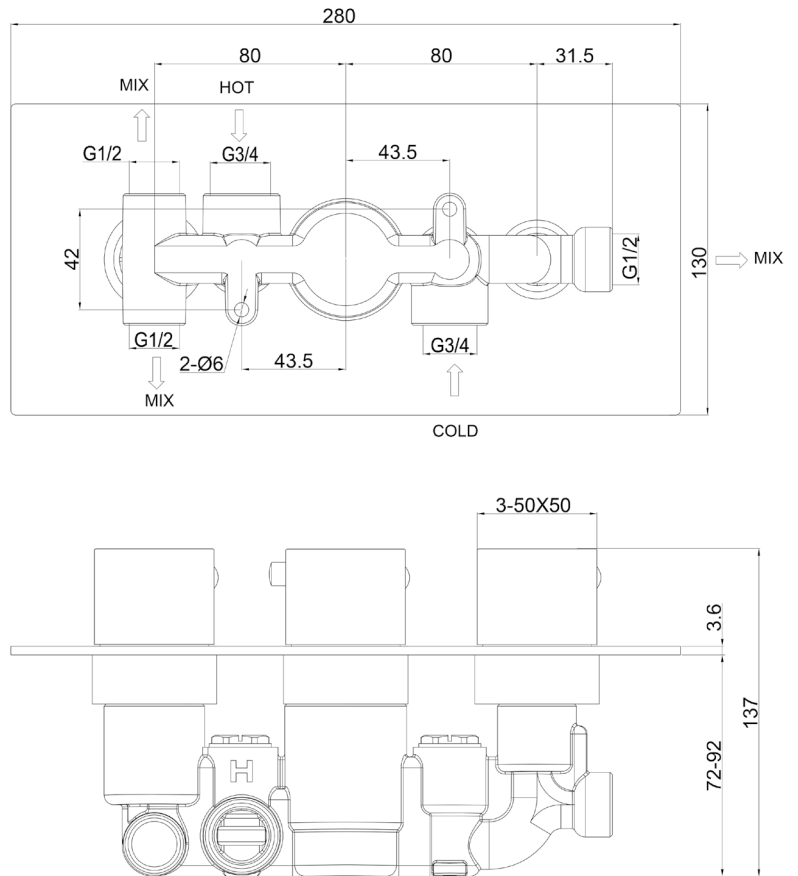

Range: Showering Solutions

Type: Doccia Lever

Code: DOC78

Version/Date: v2 09/21

Information:
Medium Pressure

Guarantee/Aftercare: During installation extra care must be taken to avoid damaging the fittings. We provide a guarantee against faulty manufacture or materials (excluding serviceable parts), providing they have been installed, cared for and used in accordance with our instructions and good plumbing practice. We recommend that all brassware is installed to allow access to serviceable parts as we cannot accept responsibility in the event that access is required.

Type: Doccia Lever

Code: DOC78

Version/Date: v2 09/21

Square overflow filler

Square outlet elbow

Shower Head

Hose