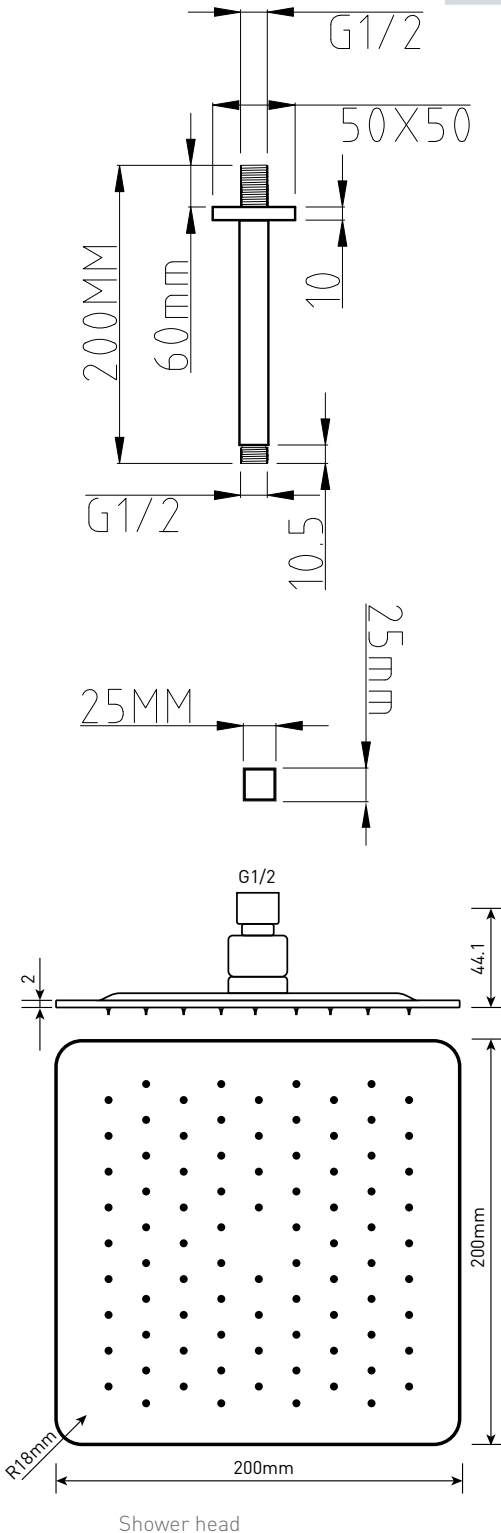

Range: Showering Solutions

Type: Doccia Lever

Code: DOC78

Version/Date: v2 09/21

Information:
Medium Pressure

Guarantee/Aftercare: During installation extra care must be taken to avoid damaging the fittings. We provide a guarantee against faulty manufacture or materials (excluding serviceable parts), providing they have been installed, cared for and used in accordance with our instructions and good plumbing practice. We recommend that all brassware is installed to allow access to serviceable parts as we cannot accept responsibility in the event that access is required.

Type: Doccia Lever

Code: DOC78

Version/Date: v2 09/21

Square overflow filler

Square outlet elbow

Shower Head

Hose