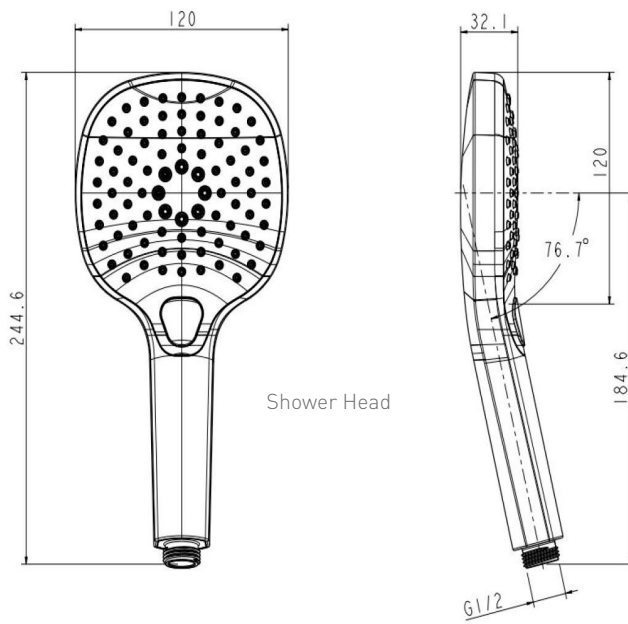

Range: Showering Solutions

Type: Doccia Lever

Code: DOC78

Version/Date: v2 09/21

Information:
Medium Pressure

Guarantee/Aftercare: During installation extra care must be taken to avoid damaging the fittings. We provide a guarantee against faulty manufacture or materials (excluding serviceable parts), providing they have been installed, cared for and used in accordance with our instructions and good plumbing practice. We recommend that all brassware is installed to allow access to serviceable parts as we cannot accept responsibility in the event that access is required.

Type: Doccia Lever

Code: DOC78

Version/Date: v2 09/21

Square overflow filler

Square outlet elbow

Shower Head

Hose