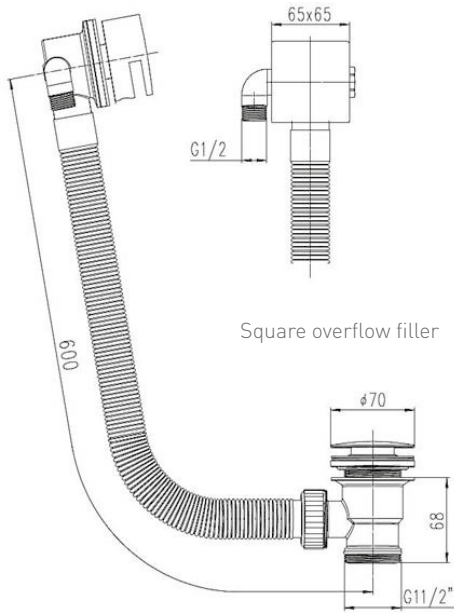

Range: Showering Solutions

Type: Doccia Lever

Code: DOC78

Version/Date: v2 09/21

Information:
Medium Pressure

Guarantee/Aftercare: During installation extra care must be taken to avoid damaging the fittings. We provide a guarantee against faulty manufacture or materials (excluding serviceable parts), providing they have been installed, cared for and used in accordance with our instructions and good plumbing practice. We recommend that all brassware is installed to allow access to serviceable parts as we cannot accept responsibility in the event that access is required.

Type: Doccia Lever

Code: DOC78

Version/Date: v2 09/21

Square overflow filler

Square outlet elbow

Shower Head

Hose