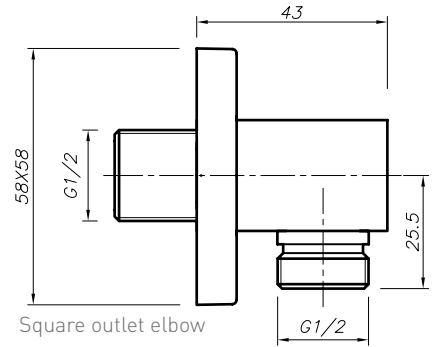

Type: Doccia Lever

Code: DOC78

Version/Date: v2 09/21

Square overflow filler

Square outlet elbow

Shower Head

Hose