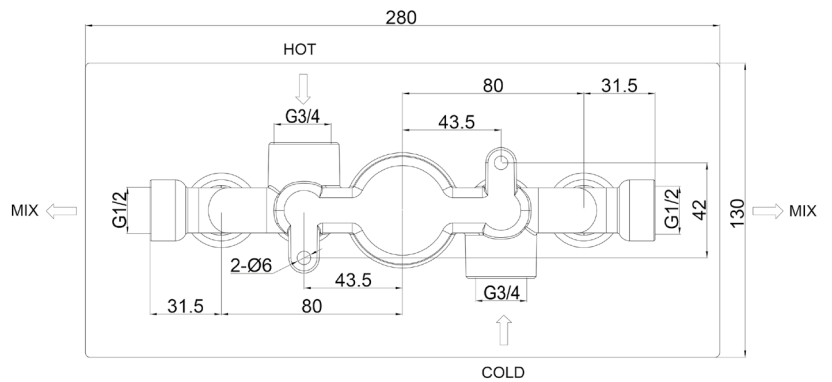

Shower head

Information:  
Medium Pressure

Guarantee/Aftercare: During installation extra care must be taken to avoid damaging the fittings. We provide a guarantee against faulty manufacture or materials (excluding serviceable parts), providing they have been installed, cared for and used in accordance with our instructions and good plumbing practice. We recommend that all brassware is installed to allow access to serviceable parts as we cannot accept responsibility in the event that access is required.

Type: Doccia Lever

Code: DOC77

Version/Date: v2 09/21

Hose