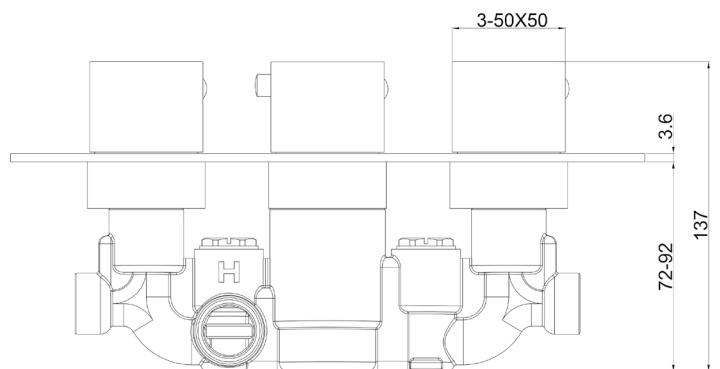

Shower head

Information:  
Medium Pressure

Guarantee/Aftercare: During installation extra care must be taken to avoid damaging the fittings. We provide a guarantee against faulty manufacture or materials (excluding serviceable parts), providing they have been installed, cared for and used in accordance with our instructions and good plumbing practice. We recommend that all brassware is installed to allow access to serviceable parts as we cannot accept responsibility in the event that access is required.

Type: Doccia Lever

Code: DOC77

Version/Date: v2 09/21

Hose