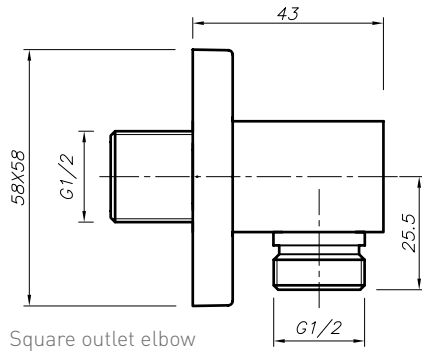

Type: Doccia Lever

Code: DOC77

Version/Date: v2 09/21

Hose