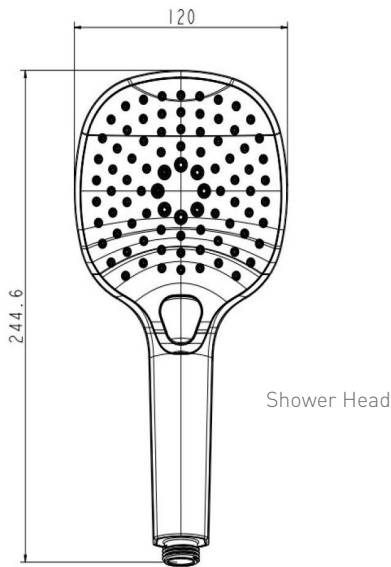

Type: Doccia Lever

Code: DOC77

Version/Date: v2 09/21

Hose