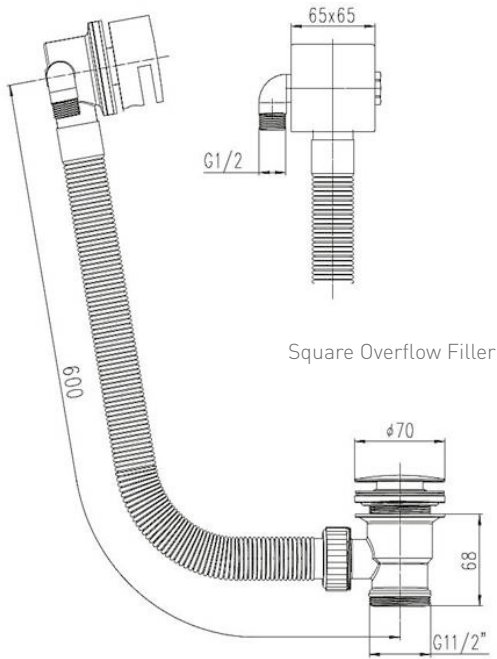

Type: Doccia Square

Code: DOC74

Version/Date: v1 07/21

Square Overflow Filler

Square Outlet Elbow

Shower Head

Rail

Hose