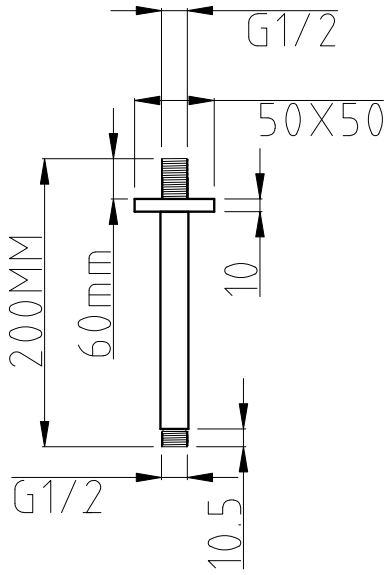

Range: Showering Solutions

Type: Doccia Square

Code: DOC74

Version/Date: v1 09/21

Information:
High Pressure+

Guarantee/Aftercare: During installation extra care must be taken to avoid damaging the fittings. We provide a guarantee against faulty manufacture or materials (excluding serviceable parts), providing they have been installed, cared for and used in accordance with our instructions and good plumbing practice. We recommend that all brassware is installed to allow access to serviceable parts as we cannot accept responsibility in the event that access is required.

Type: Doccia Square

Code: DOC74

Version/Date: v1 07/21

Square Overflow Filler

Square Outlet Elbow

Shower Head

Rail

Hose