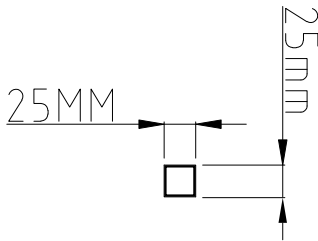

Range: Showering Solutions

Type: Doccia Square

Code: DOC74

Version/Date: v1 09/21

Information:
High Pressure+

Guarantee/Aftercare: During installation extra care must be taken to avoid damaging the fittings. We provide a guarantee against faulty manufacture or materials (excluding serviceable parts), providing they have been installed, cared for and used in accordance with our instructions and good plumbing practice. We recommend that all brassware is installed to allow access to serviceable parts as we cannot accept responsibility in the event that access is required.

Type: Doccia Square

Code: DOC74

Version/Date: v1 07/21

Square Overflow Filler

Square Outlet Elbow

Shower Head

Rail

Hose