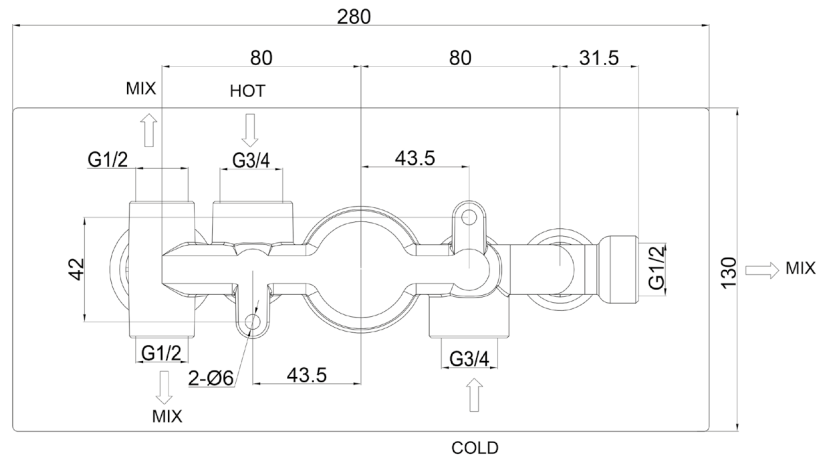

Range: Showering Solutions

Type: Doccia Square

Code: DOC74

Version/Date: v1 09/21

Information:
High Pressure+

Guarantee/Aftercare: During installation extra care must be taken to avoid damaging the fittings. We provide a guarantee against faulty manufacture or materials (excluding serviceable parts), providing they have been installed, cared for and used in accordance with our instructions and good plumbing practice. We recommend that all brassware is installed to allow access to serviceable parts as we cannot accept responsibility in the event that access is required.

Type: Doccia Square

Code: DOC74

Version/Date: v1 07/21

Square Overflow Filler

Square Outlet Elbow

Shower Head

Rail

Hose