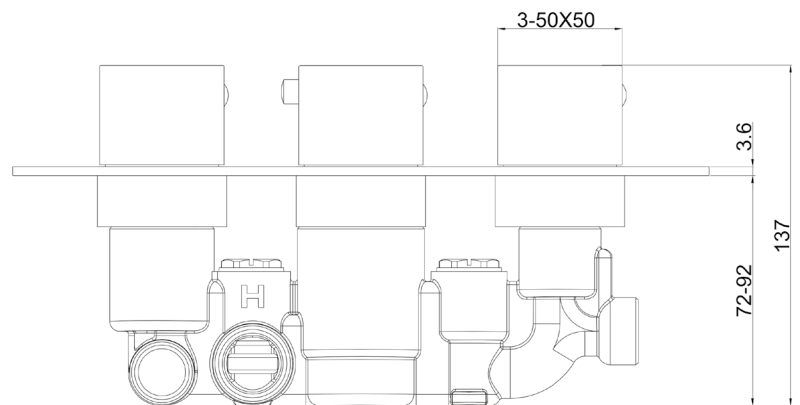

Range: Showering Solutions

Type: Doccia Square

Code: DOC74

Version/Date: v1 09/21

Information:
High Pressure+

Guarantee/Aftercare: During installation extra care must be taken to avoid damaging the fittings. We provide a guarantee against faulty manufacture or materials (excluding serviceable parts), providing they have been installed, cared for and used in accordance with our instructions and good plumbing practice. We recommend that all brassware is installed to allow access to serviceable parts as we cannot accept responsibility in the event that access is required.

Type: Doccia Square

Code: DOC74

Version/Date: v1 07/21

Square Overflow Filler

Square Outlet Elbow

Shower Head

Rail

Hose