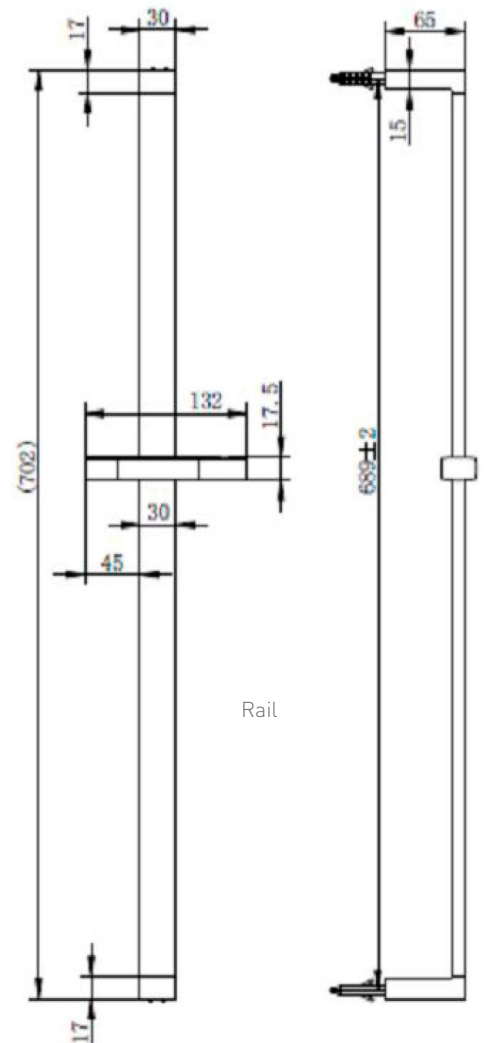

Range: Showering Solutions

Type: Doccia Square

Code: DOC74

Version/Date: v1 09/21

Information:
High Pressure+

Guarantee/Aftercare: During installation extra care must be taken to avoid damaging the fittings. We provide a guarantee against faulty manufacture or materials (excluding serviceable parts), providing they have been installed, cared for and used in accordance with our instructions and good plumbing practice. We recommend that all brassware is installed to allow access to serviceable parts as we cannot accept responsibility in the event that access is required.

Type: Doccia Square

Code: DOC74

Version/Date: v1 07/21

Square Overflow Filler

Square Outlet Elbow

Shower Head

Rail

Hose