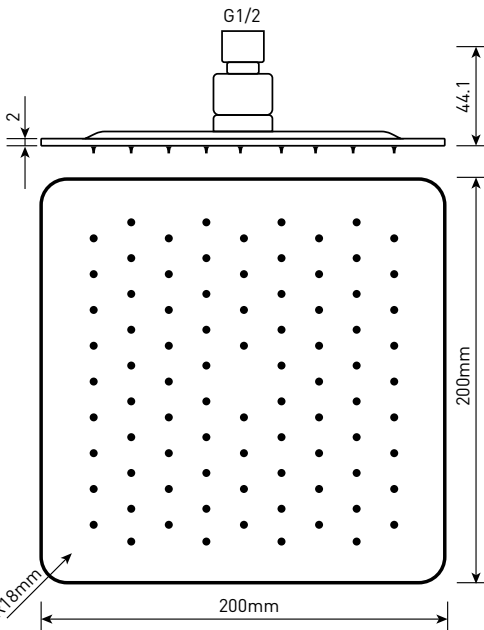

Range: Showering Solutions

Type: Doccia Square

Code: DOC74

Version/Date: v1 09/21

Information:
High Pressure+

Guarantee/Aftercare: During installation extra care must be taken to avoid damaging the fittings. We provide a guarantee against faulty manufacture or materials (excluding serviceable parts), providing they have been installed, cared for and used in accordance with our instructions and good plumbing practice. We recommend that all brassware is installed to allow access to serviceable parts as we cannot accept responsibility in the event that access is required.

Type: Doccia Square

Code: DOC74

Version/Date: v1 07/21

Square Overflow Filler

Square Outlet Elbow

Shower Head

Rail

Hose