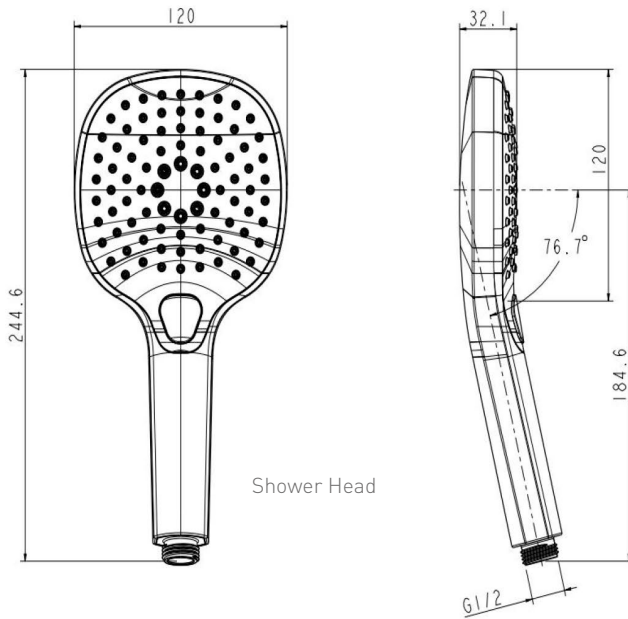

Range: Showering Solutions

Type: Doccia Square

Code: DOC74

Version/Date: v1 09/21

Information:
High Pressure+

Guarantee/Aftercare: During installation extra care must be taken to avoid damaging the fittings. We provide a guarantee against faulty manufacture or materials (excluding serviceable parts), providing they have been installed, cared for and used in accordance with our instructions and good plumbing practice. We recommend that all brassware is installed to allow access to serviceable parts as we cannot accept responsibility in the event that access is required.

Type: Doccia Square

Code: DOC74

Version/Date: v1 07/21

Square Overflow Filler

Square Outlet Elbow

Shower Head

Rail

Hose