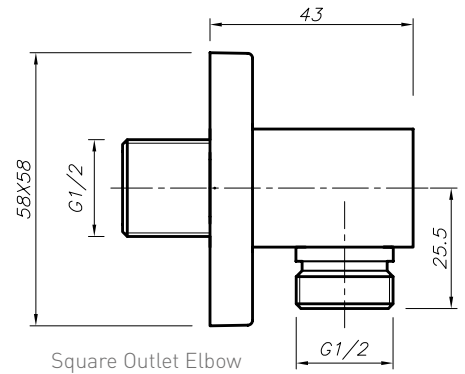

Type: Doccia Square

Code: DOC74

Version/Date: v1 07/21

Square Overflow Filler

Square Outlet Elbow

Shower Head

Rail

Hose