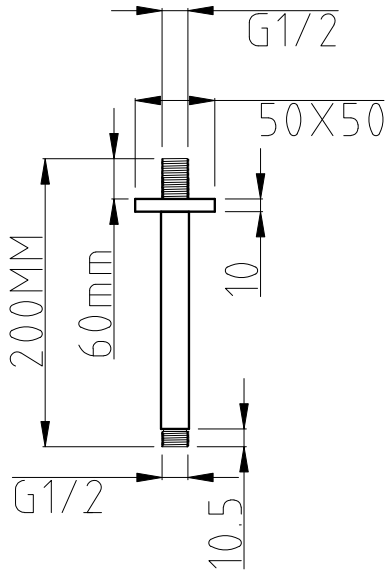

Range: Showering Solutions

Type: Doccia Square

Code: DOC73

Version/Date: v1 07/21

Information:
High Pressure

Guarantee/Aftercare: During installation extra care must be taken to avoid damaging the fittings. We provide a guarantee against faulty manufacture or materials (excluding serviceable parts), providing they have been installed, cared for and used in accordance with our instructions and good plumbing practice. We recommend that all brassware is installed to allow access to serviceable parts as we cannot accept responsibility in the event that access is required.

Type: Doccia Square

Code: DOC73

Version/Date: v1 07/21

Hose

Information:
High Pressure

Guarantee/Aftercare: During installation extra care must be taken to avoid damaging the fittings. We provide a guarantee against faulty manufacture or materials (excluding serviceable parts), providing they have been installed, cared for and used in accordance with our instructions and good plumbing practice. We recommend that all brassware is installed to allow access to serviceable parts as we cannot accept responsibility in the event that access is required.