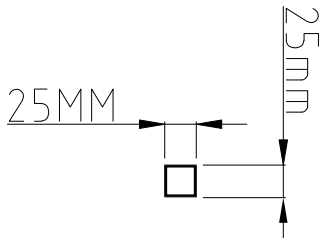

Range: Showering Solutions

Type: Doccia Square

Code: DOC73

Version/Date: v1 07/21

Information:
High Pressure

Guarantee/Aftercare: During installation extra care must be taken to avoid damaging the fittings. We provide a guarantee against faulty manufacture or materials (excluding serviceable parts), providing they have been installed, cared for and used in accordance with our instructions and good plumbing practice. We recommend that all brassware is installed to allow access to serviceable parts as we cannot accept responsibility in the event that access is required.

Finishes:

Chrome

Phoenix Whirlpools Ltd. Unit 8, Leeds 27 Industrial Estate, Bruntcliffe Ave. Morley, Leeds LS27 0LL

Tel: 0113 201 2260 Email: sales@phoenix-uk.com Web: www.phoenix-uk.com