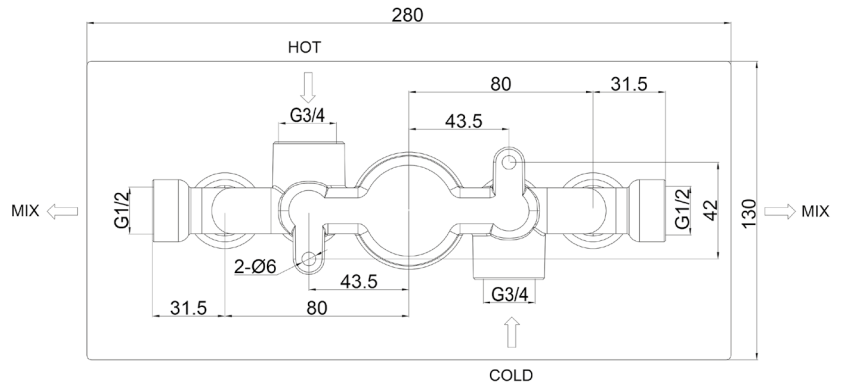

Range: Showering Solutions

Type: Doccia Square

Code: DOC73

Version/Date: v1 07/21

Information:
High Pressure

Guarantee/Aftercare: During installation extra care must be taken to avoid damaging the fittings. We provide a guarantee against faulty manufacture or materials (excluding serviceable parts), providing they have been installed, cared for and used in accordance with our instructions and good plumbing practice. We recommend that all brassware is installed to allow access to serviceable parts as we cannot accept responsibility in the event that access is required.

Type: Doccia Square

Code: DOC73

Version/Date: v1 07/21

Hose

Information:
High Pressure

Guarantee/Aftercare: During installation extra care must be taken to avoid damaging the fittings. We provide a guarantee against faulty manufacture or materials (excluding serviceable parts), providing they have been installed, cared for and used in accordance with our instructions and good plumbing practice. We recommend that all brassware is installed to allow access to serviceable parts as we cannot accept responsibility in the event that access is required.