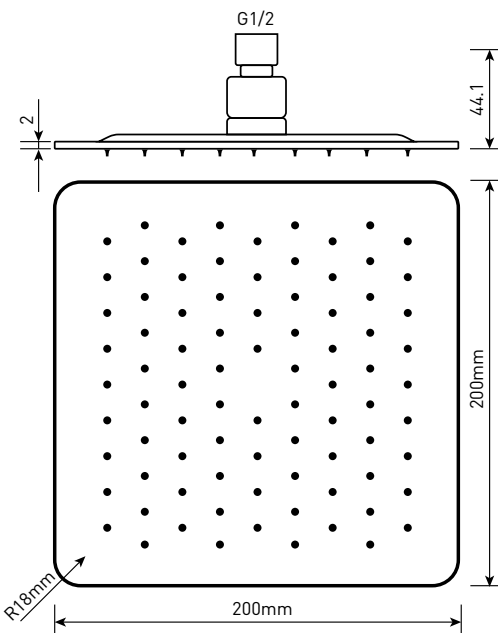

Range: Showering Solutions

Type: Doccia Square

Code: DOC73

Version/Date: v1 07/21

Information:
High Pressure

Guarantee/Aftercare: During installation extra care must be taken to avoid damaging the fittings. We provide a guarantee against faulty manufacture or materials (excluding serviceable parts), providing they have been installed, cared for and used in accordance with our instructions and good plumbing practice. We recommend that all brassware is installed to allow access to serviceable parts as we cannot accept responsibility in the event that access is required.