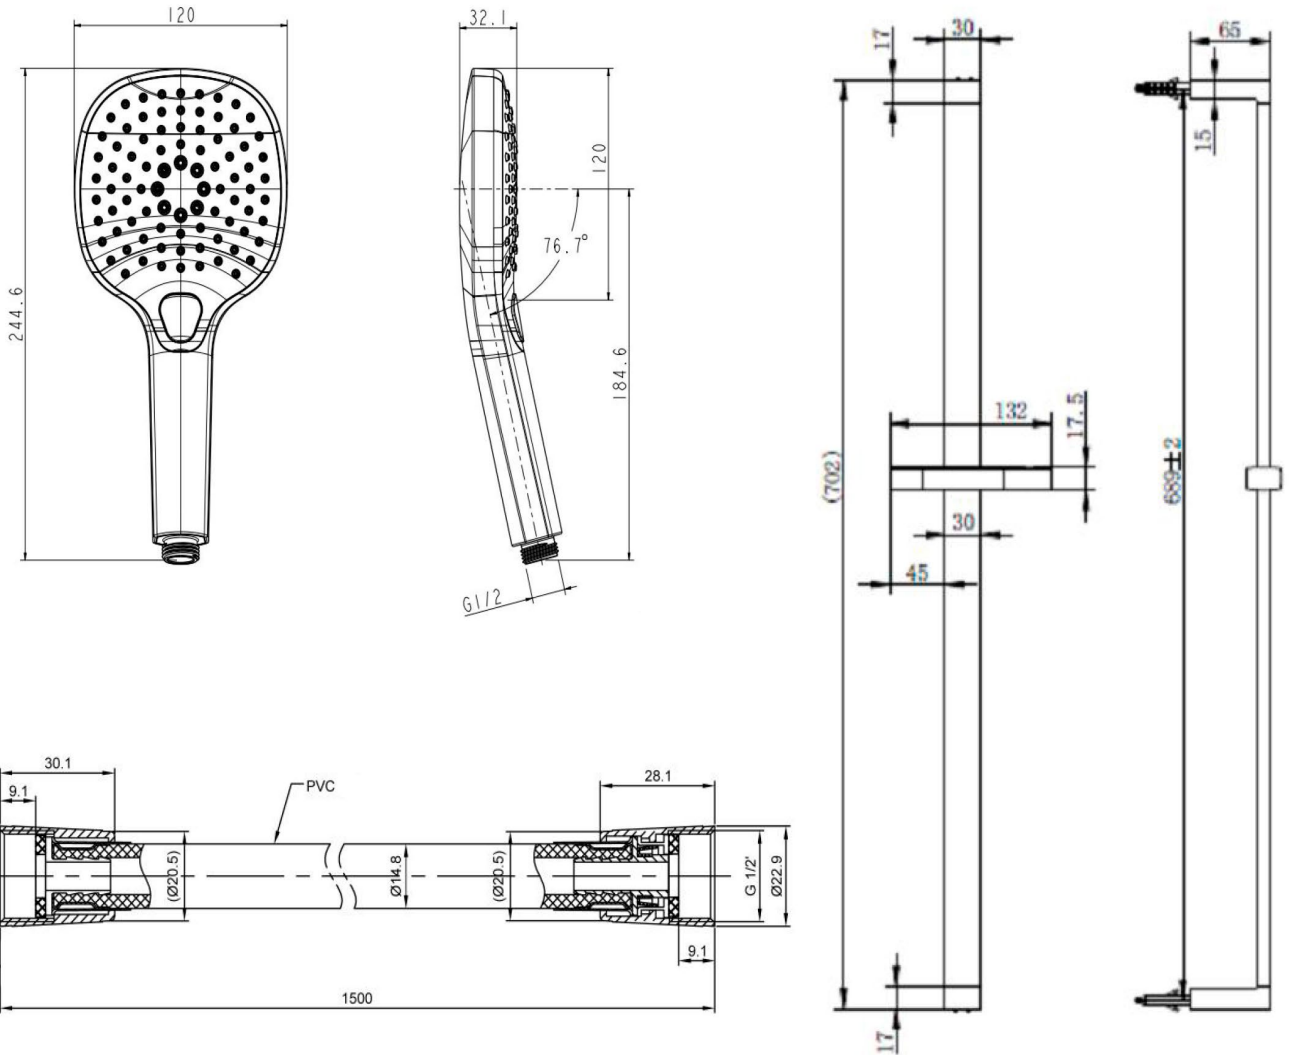

Range: Showering Solutions

Type: Doccia Square

Code: DOC73

Version/Date: v1 07/21

Information:
High Pressure

Guarantee/Aftercare: During installation extra care must be taken to avoid damaging the fittings. We provide a guarantee against faulty manufacture or materials (excluding serviceable parts), providing they have been installed, cared for and used in accordance with our instructions and good plumbing practice. We recommend that all brassware is installed to allow access to serviceable parts as we cannot accept responsibility in the event that access is required.

Type: Doccia Square

Code: DOC73

Version/Date: v1 07/21

Hose

Information:
High Pressure

Guarantee/Aftercare: During installation extra care must be taken to avoid damaging the fittings. We provide a guarantee against faulty manufacture or materials (excluding serviceable parts), providing they have been installed, cared for and used in accordance with our instructions and good plumbing practice. We recommend that all brassware is installed to allow access to serviceable parts as we cannot accept responsibility in the event that access is required.