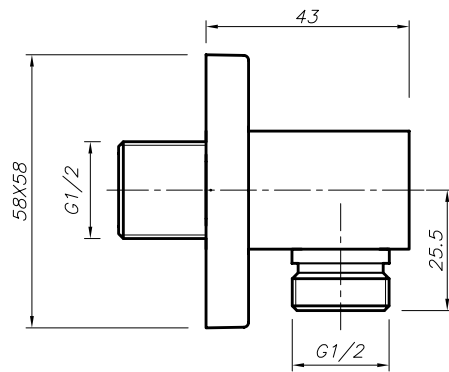

Range: Showering Solutions

Type: Doccia Square

Code: DOC73

Version/Date: v1 07/21

Information:
High Pressure

Guarantee/Aftercare: During installation extra care must be taken to avoid damaging the fittings. We provide a guarantee against faulty manufacture or materials (excluding serviceable parts), providing they have been installed, cared for and used in accordance with our instructions and good plumbing practice. We recommend that all brassware is installed to allow access to serviceable parts as we cannot accept responsibility in the event that access is required.

Type: Doccia Square

Code: DOC73

Version/Date: v1 07/21

Hose

Information:
High Pressure

Guarantee/Aftercare: During installation extra care must be taken to avoid damaging the fittings. We provide a guarantee against faulty manufacture or materials (excluding serviceable parts), providing they have been installed, cared for and used in accordance with our instructions and good plumbing practice. We recommend that all brassware is installed to allow access to serviceable parts as we cannot accept responsibility in the event that access is required.