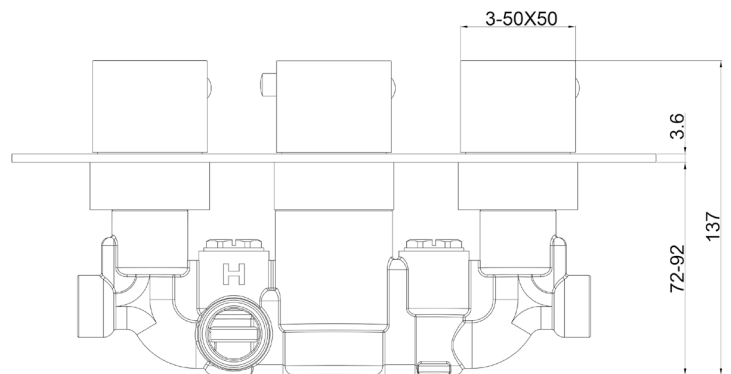

Range: Showering Solutions

Type: Doccia Square

Code: DOC73

Version/Date: v1 07/21

Information:
High Pressure

Guarantee/Aftercare: During installation extra care must be taken to avoid damaging the fittings. We provide a guarantee against faulty manufacture or materials (excluding serviceable parts), providing they have been installed, cared for and used in accordance with our instructions and good plumbing practice. We recommend that all brassware is installed to allow access to serviceable parts as we cannot accept responsibility in the event that access is required.

Type: Doccia Square

Code: DOC73

Version/Date: v1 07/21

Hose

Information:
High Pressure

Guarantee/Aftercare: During installation extra care must be taken to avoid damaging the fittings. We provide a guarantee against faulty manufacture or materials (excluding serviceable parts), providing they have been installed, cared for and used in accordance with our instructions and good plumbing practice. We recommend that all brassware is installed to allow access to serviceable parts as we cannot accept responsibility in the event that access is required.