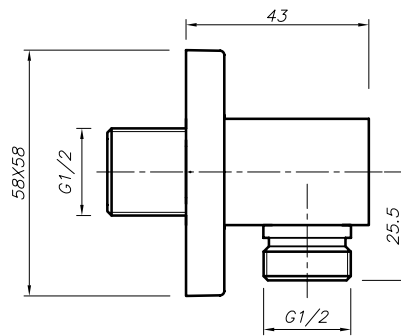

Range: Showering Solutions

Type: Doccia Square

Code: DOC72

Version/Date: v1 09/21

Information:  
Medium Pressure

Guarantee/Aftercare: During installation extra care must be taken to avoid damaging the fittings. We provide a guarantee against faulty manufacture or materials (excluding serviceable parts), providing they have been installed, cared for and used in accordance with our instructions and good plumbing practice. We recommend that all brassware is installed to allow access to serviceable parts as we cannot accept responsibility in the event that access is required.

Type: Doccia Square

Code: DOC72

Version/Date: v1 09/21

Hose

Information:  
Medium Pressure

Guarantee/Aftercare: During installation extra care must be taken to avoid damaging the fittings. We provide a guarantee against faulty manufacture or materials (excluding serviceable parts), providing they have been installed, cared for and used in accordance with our instructions and good plumbing practice. We recommend that all brassware is installed to allow access to serviceable parts as we cannot accept responsibility in the event that access is required.