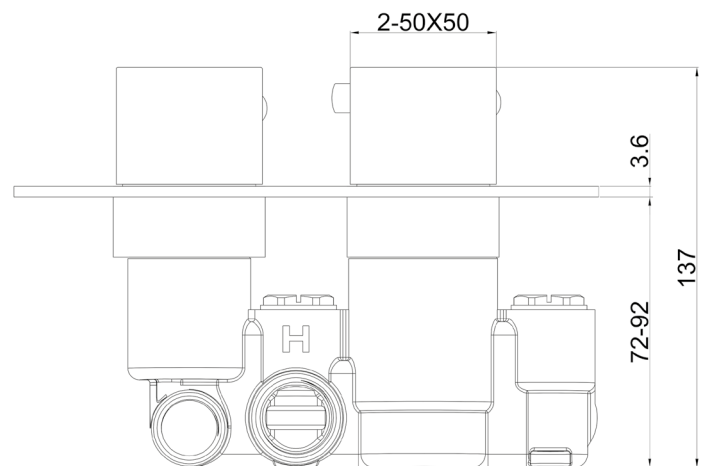

Range: Showering Solutions

Type: Doccia Square

Code: DOC72

Version/Date: v1 09/21

Information:  
Medium Pressure

Guarantee/Aftercare: During installation extra care must be taken to avoid damaging the fittings. We provide a guarantee against faulty manufacture or materials (excluding serviceable parts), providing they have been installed, cared for and used in accordance with our instructions and good plumbing practice. We recommend that all brassware is installed to allow access to serviceable parts as we cannot accept responsibility in the event that access is required.

Type: Doccia Square

Code: DOC72

Version/Date: v1 09/21

Hose

Information:  
Medium Pressure

Guarantee/Aftercare: During installation extra care must be taken to avoid damaging the fittings. We provide a guarantee against faulty manufacture or materials (excluding serviceable parts), providing they have been installed, cared for and used in accordance with our instructions and good plumbing practice. We recommend that all brassware is installed to allow access to serviceable parts as we cannot accept responsibility in the event that access is required.