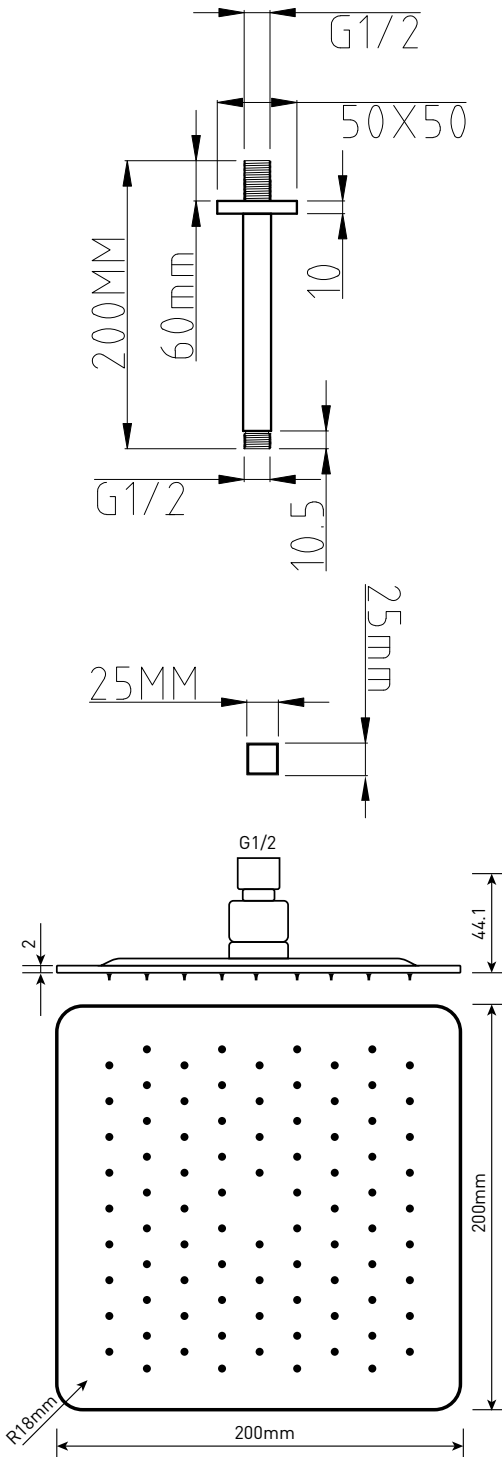

Range: Showering Solutions

Type: Doccia Square

Code: DOC72

Version/Date: v1 09/21

Information:  
Medium Pressure

Guarantee/Aftercare: During installation extra care must be taken to avoid damaging the fittings. We provide a guarantee against faulty manufacture or materials (excluding serviceable parts), providing they have been installed, cared for and used in accordance with our instructions and good plumbing practice. We recommend that all brassware is installed to allow access to serviceable parts as we cannot accept responsibility in the event that access is required.

Type: Doccia Square

Code: DOC72

Version/Date: v1 09/21

Hose

Information:  
Medium Pressure

Guarantee/Aftercare: During installation extra care must be taken to avoid damaging the fittings. We provide a guarantee against faulty manufacture or materials (excluding serviceable parts), providing they have been installed, cared for and used in accordance with our instructions and good plumbing practice. We recommend that all brassware is installed to allow access to serviceable parts as we cannot accept responsibility in the event that access is required.