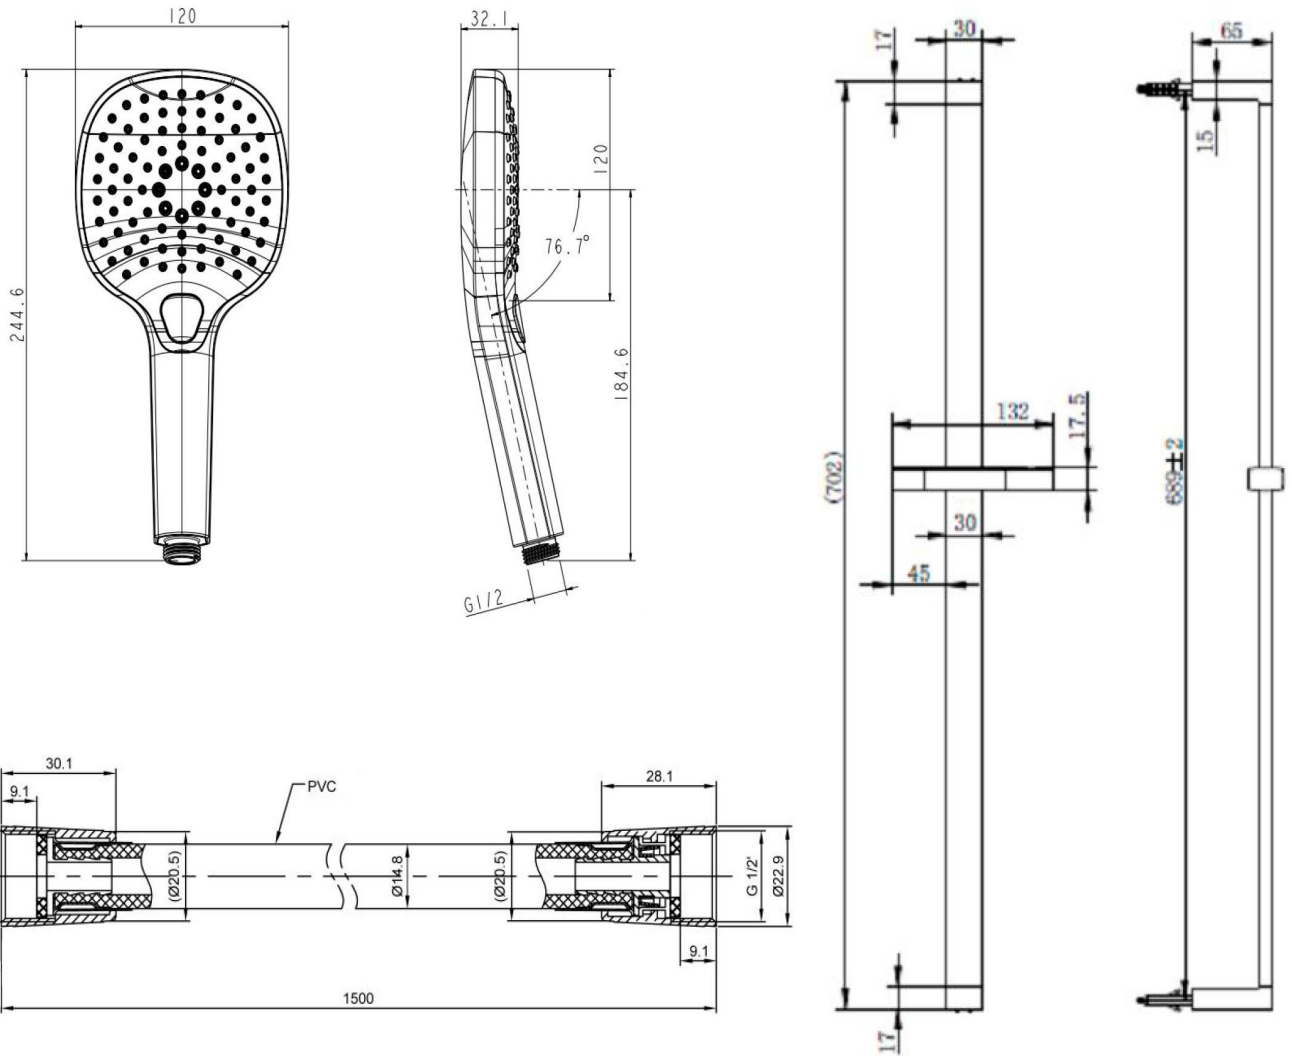

Range: Showering Solutions

Type: Doccia Square

Code: DOC72

Version/Date: v1 09/21

Information:  
Medium Pressure

Guarantee/Aftercare: During installation extra care must be taken to avoid damaging the fittings. We provide a guarantee against faulty manufacture or materials (excluding serviceable parts), providing they have been installed, cared for and used in accordance with our instructions and good plumbing practice. We recommend that all brassware is installed to allow access to serviceable parts as we cannot accept responsibility in the event that access is required.

Type: Doccia Square

Code: DOC72

Version/Date: v1 09/21

Hose

Information:  
Medium Pressure

Guarantee/Aftercare: During installation extra care must be taken to avoid damaging the fittings. We provide a guarantee against faulty manufacture or materials (excluding serviceable parts), providing they have been installed, cared for and used in accordance with our instructions and good plumbing practice. We recommend that all brassware is installed to allow access to serviceable parts as we cannot accept responsibility in the event that access is required.