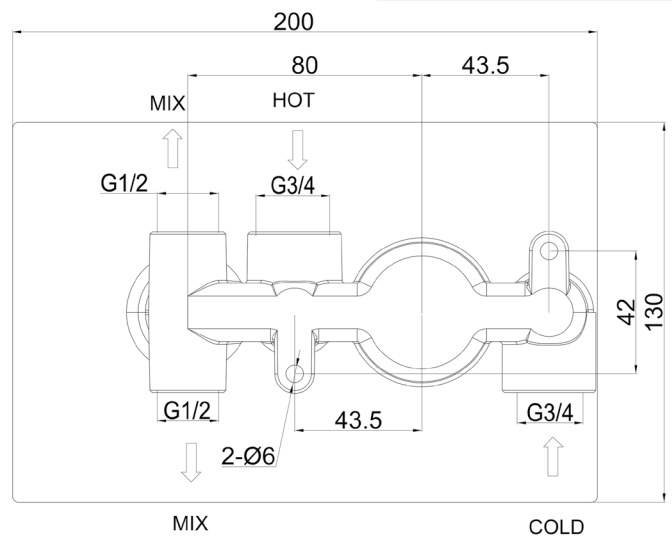

Range: Showering Solutions

Type: Doccia Square

Code: DOC72

Version/Date: v1 09/21

Information:  
Medium Pressure

Guarantee/Aftercare: During installation extra care must be taken to avoid damaging the fittings. We provide a guarantee against faulty manufacture or materials (excluding serviceable parts), providing they have been installed, cared for and used in accordance with our instructions and good plumbing practice. We recommend that all brassware is installed to allow access to serviceable parts as we cannot accept responsibility in the event that access is required.

Type: Doccia Square

Code: DOC72

Version/Date: v1 09/21

Hose

Information:  
Medium Pressure

Guarantee/Aftercare: During installation extra care must be taken to avoid damaging the fittings. We provide a guarantee against faulty manufacture or materials (excluding serviceable parts), providing they have been installed, cared for and used in accordance with our instructions and good plumbing practice. We recommend that all brassware is installed to allow access to serviceable parts as we cannot accept responsibility in the event that access is required.