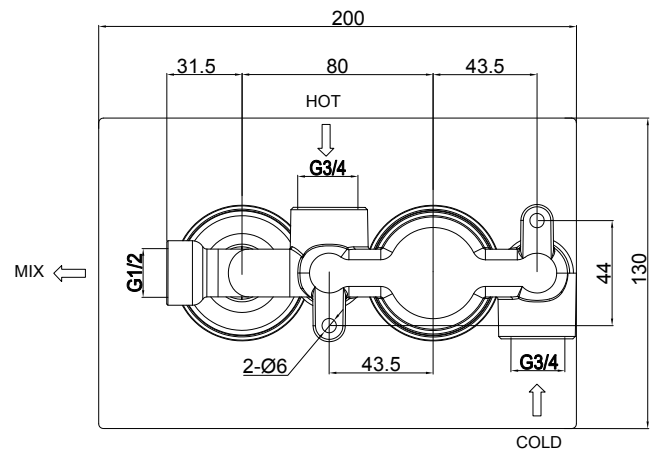

Range: Showering Solutions

Type: Doccia Square

Code: DOC71

Version/Date: v1 07/21

Information:
Medium Pressure

Guarantee/Aftercare: During installation extra care must be taken to avoid damaging the fittings. We provide a guarantee against faulty manufacture or materials (excluding serviceable parts), providing they have been installed, cared for and used in accordance with our instructions and good plumbing practice. We recommend that all brassware is installed to allow access to serviceable parts as we cannot accept responsibility in the event that access is required.

Finishes:

Chrome

Phoenix Whirlpools Ltd. Unit 8, Leeds 27 Industrial Estate, Bruntcliffe Ave. Morley, Leeds LS27 0LL

Tel: 0113 201 2260 Email: sales@phoenix-uk.com Web: www.phoenix-uk.com

Notes: Drawings may not be to scale. All dimensions in mm unless otherwise stated. Information correct at time of printing but subject to change at any time.