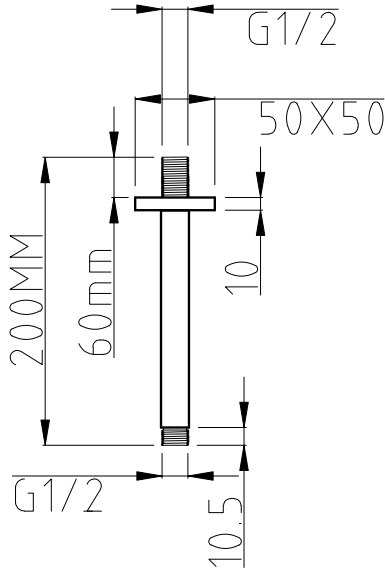

Range: Showering Solutions

Type: Doccia Square

Code: DOC71

Version/Date: v1 07/21

Information:
Medium Pressure

Guarantee/Aftercare: During installation extra care must be taken to avoid damaging the fittings. We provide a guarantee against faulty manufacture or materials (excluding serviceable parts), providing they have been installed, cared for and used in accordance with our instructions and good plumbing practice. We recommend that all brassware is installed to allow access to serviceable parts as we cannot accept responsibility in the event that access is required.

Finishes:

Chrome

Phoenix Whirlpools Ltd. Unit 8, Leeds 27 Industrial Estate, Bruntcliffe Ave. Morley, Leeds LS27 0LL

Tel: 0113 201 2260 Email: sales@phoenix-uk.com Web: www.phoenix-uk.com

Notes: Drawings may not be to scale. All dimensions in mm unless otherwise stated. Information correct at time of printing but subject to change at any time.