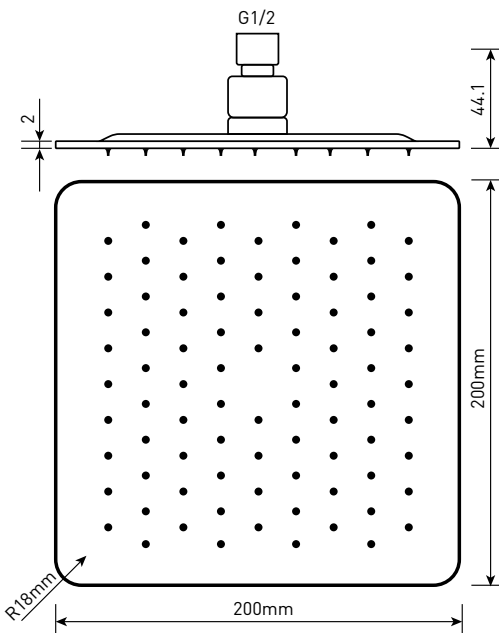

Range: Showering Solutions

Type: Doccia Square

Code: DOC71

Version/Date: v1 07/21

Information:
Medium Pressure

Guarantee/Aftercare: During installation extra care must be taken to avoid damaging the fittings. We provide a guarantee against faulty manufacture or materials (excluding serviceable parts), providing they have been installed, cared for and used in accordance with our instructions and good plumbing practice. We recommend that all brassware is installed to allow access to serviceable parts as we cannot accept responsibility in the event that access is required.