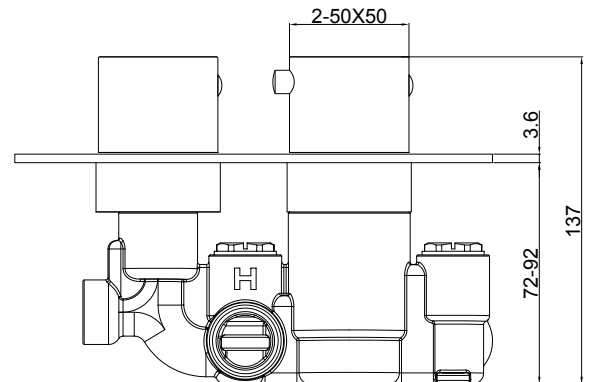

Range: Showering Solutions

Type: Doccia Square

Code: DOC71

Version/Date: v1 07/21

Information:
Medium Pressure

Guarantee/Aftercare: During installation extra care must be taken to avoid damaging the fittings. We provide a guarantee against faulty manufacture or materials (excluding serviceable parts), providing they have been installed, cared for and used in accordance with our instructions and good plumbing practice. We recommend that all brassware is installed to allow access to serviceable parts as we cannot accept responsibility in the event that access is required.