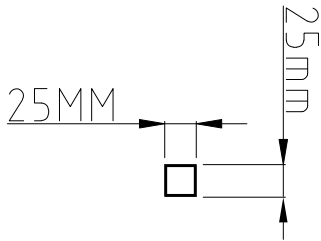

Range: Showering Solutions

Type: Doccia Square

Code: DOC71

Version/Date: v1 07/21

Information:
Medium Pressure

Guarantee/Aftercare: During installation extra care must be taken to avoid damaging the fittings. We provide a guarantee against faulty manufacture or materials (excluding serviceable parts), providing they have been installed, cared for and used in accordance with our instructions and good plumbing practice. We recommend that all brassware is installed to allow access to serviceable parts as we cannot accept responsibility in the event that access is required.

Finishes:

Chrome

Phoenix Whirlpools Ltd. Unit 8, Leeds 27 Industrial Estate, Bruntcliffe Ave. Morley, Leeds LS27 0LL

Tel: 0113 201 2260 Email: sales@phoenix-uk.com Web: www.phoenix-uk.com

Notes: Drawings may not be to scale. All dimensions in mm unless otherwise stated. Information correct at time of printing but subject to change at any time.