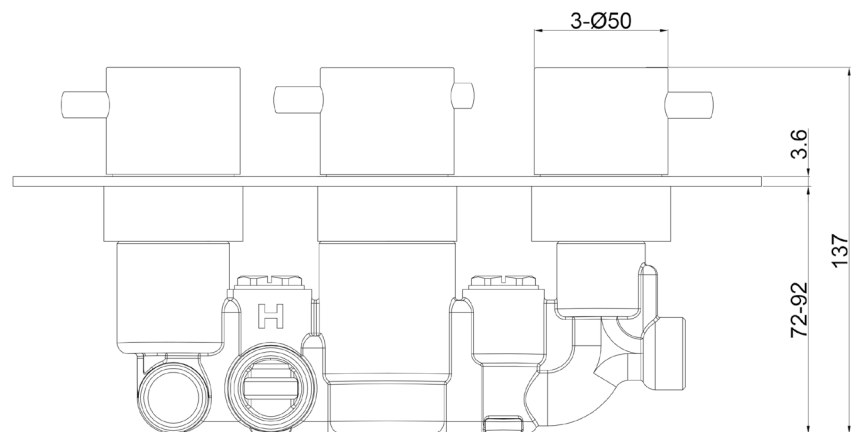

Range: Showering Solutions

Type: Doccia Round

Code: DOC70

Version/Date: v2 07/21

Information:
High Pressure+

Guarantee/Aftercare: During installation extra care must be taken to avoid damaging the fittings. We provide a guarantee against faulty manufacture or materials (excluding serviceable parts), providing they have been installed, cared for and used in accordance with our instructions and good plumbing practice. We recommend that all brassware is installed to allow access to serviceable parts as we cannot accept responsibility in the event that access is required.