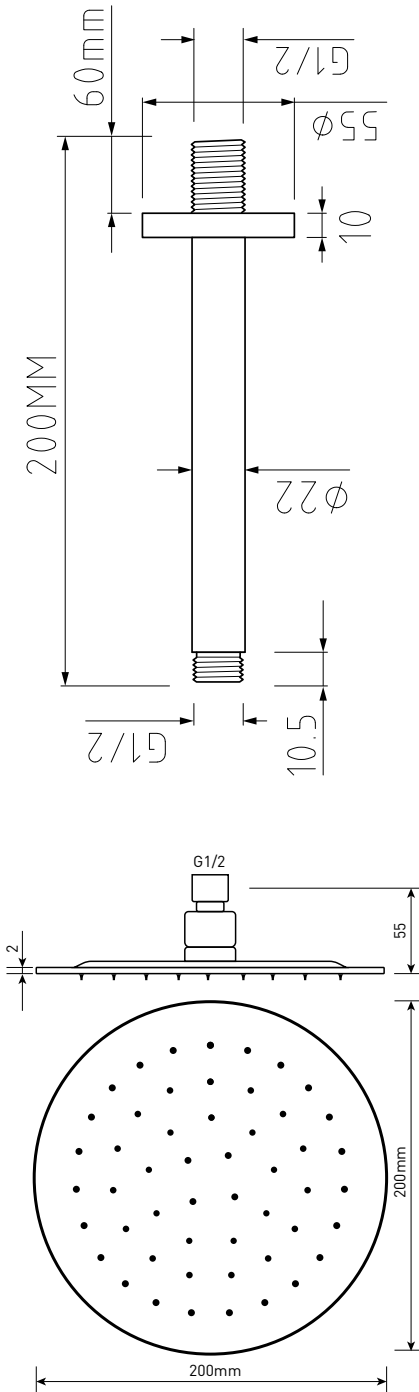

Range: Showering Solutions

Type: Doccia Round

Code: DOC70

Version/Date: v2 07/21

Information:
High Pressure+

Guarantee/Aftercare: During installation extra care must be taken to avoid damaging the fittings. We provide a guarantee against faulty manufacture or materials (excluding serviceable parts), providing they have been installed, cared for and used in accordance with our instructions and good plumbing practice. We recommend that all brassware is installed to allow access to serviceable parts as we cannot accept responsibility in the event that access is required.

Finishes:

Chrome

Phoenix Whirlpools Ltd. Unit 8, Leeds 27 Industrial Estate, Bruntcliffe Ave. Morley, Leeds LS27 0LL

Tel: 0113 201 2260 Email: sales@phoenix-uk.com Web: www.phoenix-uk.com

Hose