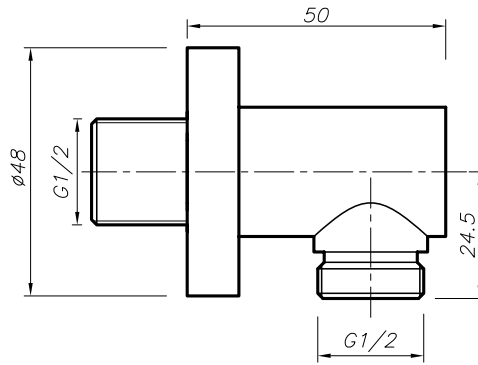

Range: Showering Solutions

Type: Doccia Round

Code: DOC70

Version/Date: v2 07/21

Information:
High Pressure+

Guarantee/Aftercare: During installation extra care must be taken to avoid damaging the fittings. We provide a guarantee against faulty manufacture or materials (excluding serviceable parts), providing they have been installed, cared for and used in accordance with our instructions and good plumbing practice. We recommend that all brassware is installed to allow access to serviceable parts as we cannot accept responsibility in the event that access is required.