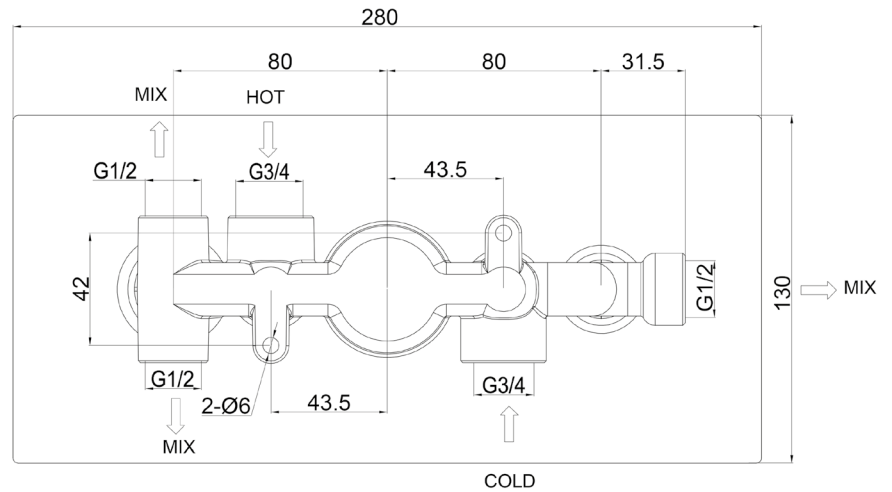

Range: Showering Solutions

Type: Doccia Round

Code: DOC70

Version/Date: v2 07/21

Information:
High Pressure+

Guarantee/Aftercare: During installation extra care must be taken to avoid damaging the fittings. We provide a guarantee against faulty manufacture or materials (excluding serviceable parts), providing they have been installed, cared for and used in accordance with our instructions and good plumbing practice. We recommend that all brassware is installed to allow access to serviceable parts as we cannot accept responsibility in the event that access is required.