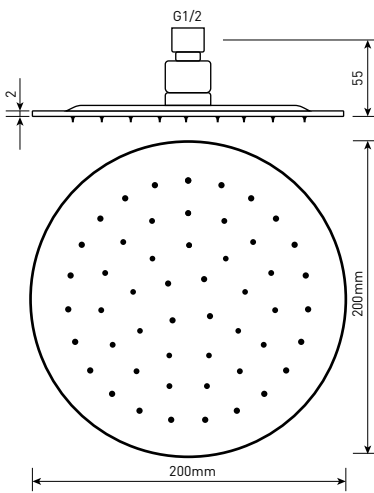

Range: Showering Solutions

Type: Doccia Round

Code: DOC69

Version/Date: v1 07/21

Information:
High Pressure

Guarantee/Aftercare: During installation extra care must be taken to avoid damaging the fittings. We provide a guarantee against faulty manufacture or materials (excluding serviceable parts), providing they have been installed, cared for and used in accordance with our instructions and good plumbing practice. We recommend that all brassware is installed to allow access to serviceable parts as we cannot accept responsibility in the event that access is required.