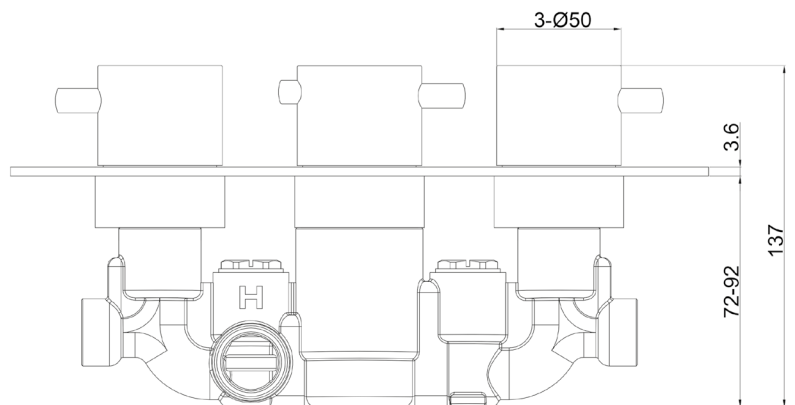

Range: Showering Solutions

Type: Doccia Round

Code: DOC69

Version/Date: v1 07/21

Information:
High Pressure

Guarantee/Aftercare: During installation extra care must be taken to avoid damaging the fittings. We provide a guarantee against faulty manufacture or materials (excluding serviceable parts), providing they have been installed, cared for and used in accordance with our instructions and good plumbing practice. We recommend that all brassware is installed to allow access to serviceable parts as we cannot accept responsibility in the event that access is required.