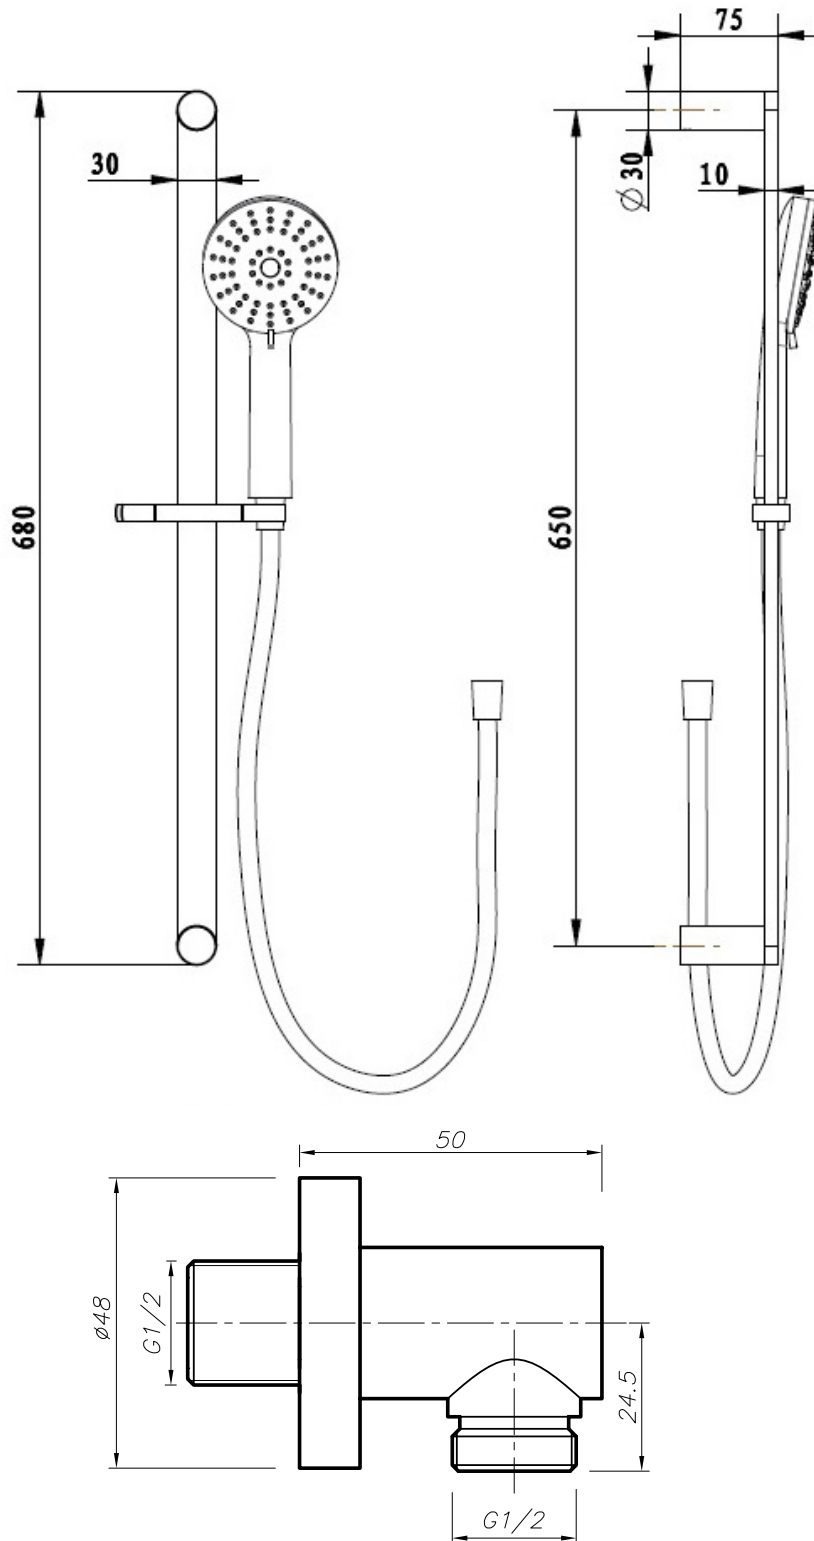

Information:
High Pressure

Guarantee/Aftercare: During installation extra care must be taken to avoid damaging the fittings. We provide a guarantee against faulty manufacture or materials (excluding serviceable parts), providing they have been installed, cared for and used in accordance with our instructions and good plumbing practice. We recommend that all brassware is installed to allow access to serviceable parts as we cannot accept responsibility in the event that access is required.