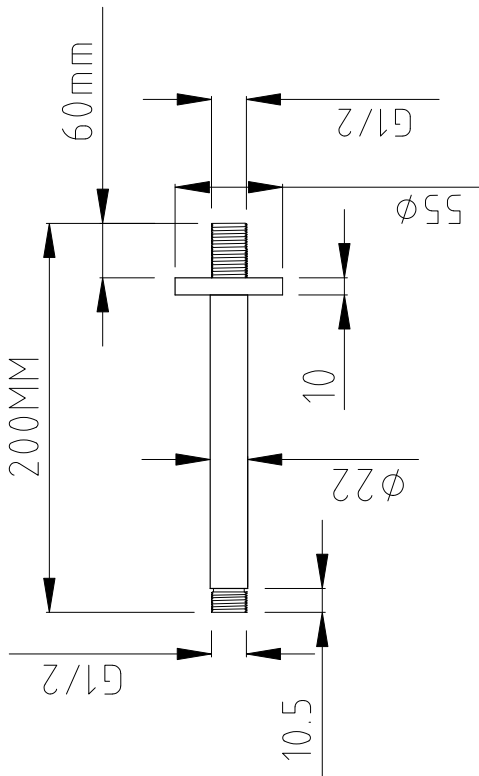

Range: Showering Solutions

Type: Doccia Round

Code: DOC69

Version/Date: v1 07/21

Information:
High Pressure

Guarantee/Aftercare: During installation extra care must be taken to avoid damaging the fittings. We provide a guarantee against faulty manufacture or materials (excluding serviceable parts), providing they have been installed, cared for and used in accordance with our instructions and good plumbing practice. We recommend that all brassware is installed to allow access to serviceable parts as we cannot accept responsibility in the event that access is required.