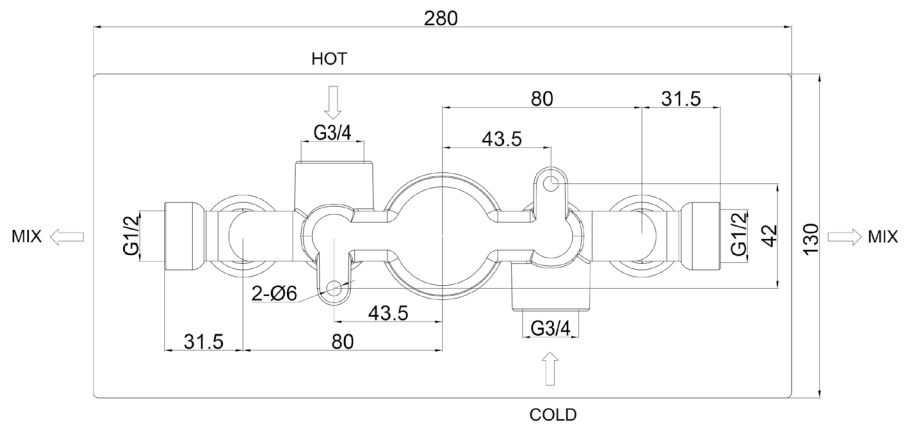

Range: Showering Solutions

Type: Doccia Round

Code: DOC69

Version/Date: v1 07/21

Information:
High Pressure

Guarantee/Aftercare: During installation extra care must be taken to avoid damaging the fittings. We provide a guarantee against faulty manufacture or materials (excluding serviceable parts), providing they have been installed, cared for and used in accordance with our instructions and good plumbing practice. We recommend that all brassware is installed to allow access to serviceable parts as we cannot accept responsibility in the event that access is required.