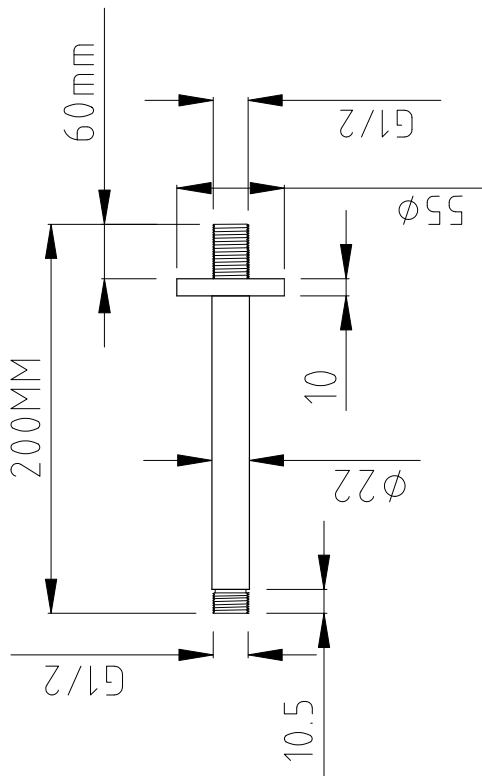

Range: Showering Solutions

Type: Doccia Round

Code: DOC68

Version/Date: v1 07/21

Information:
Medium Pressure

Guarantee/Aftercare: During installation extra care must be taken to avoid damaging the fittings. We provide a guarantee against faulty manufacture or materials (excluding serviceable parts), providing they have been installed, cared for and used in accordance with our instructions and good plumbing practice. We recommend that all brassware is installed to allow access to serviceable parts as we cannot accept responsibility in the event that access is required.

Finishes:

Chrome

Phoenix Whirlpools Ltd. Unit 8, Leeds 27 Industrial Estate, Bruntcliffe Ave. Morley, Leeds LS27 0LL

Tel: 0113 201 2260 Email: sales@phoenix-uk.com Web: www.phoenix-uk.com

Range: Showering Solutions
Type: Doccia Round
Code: DOC68
Version/Date: v1 07/21