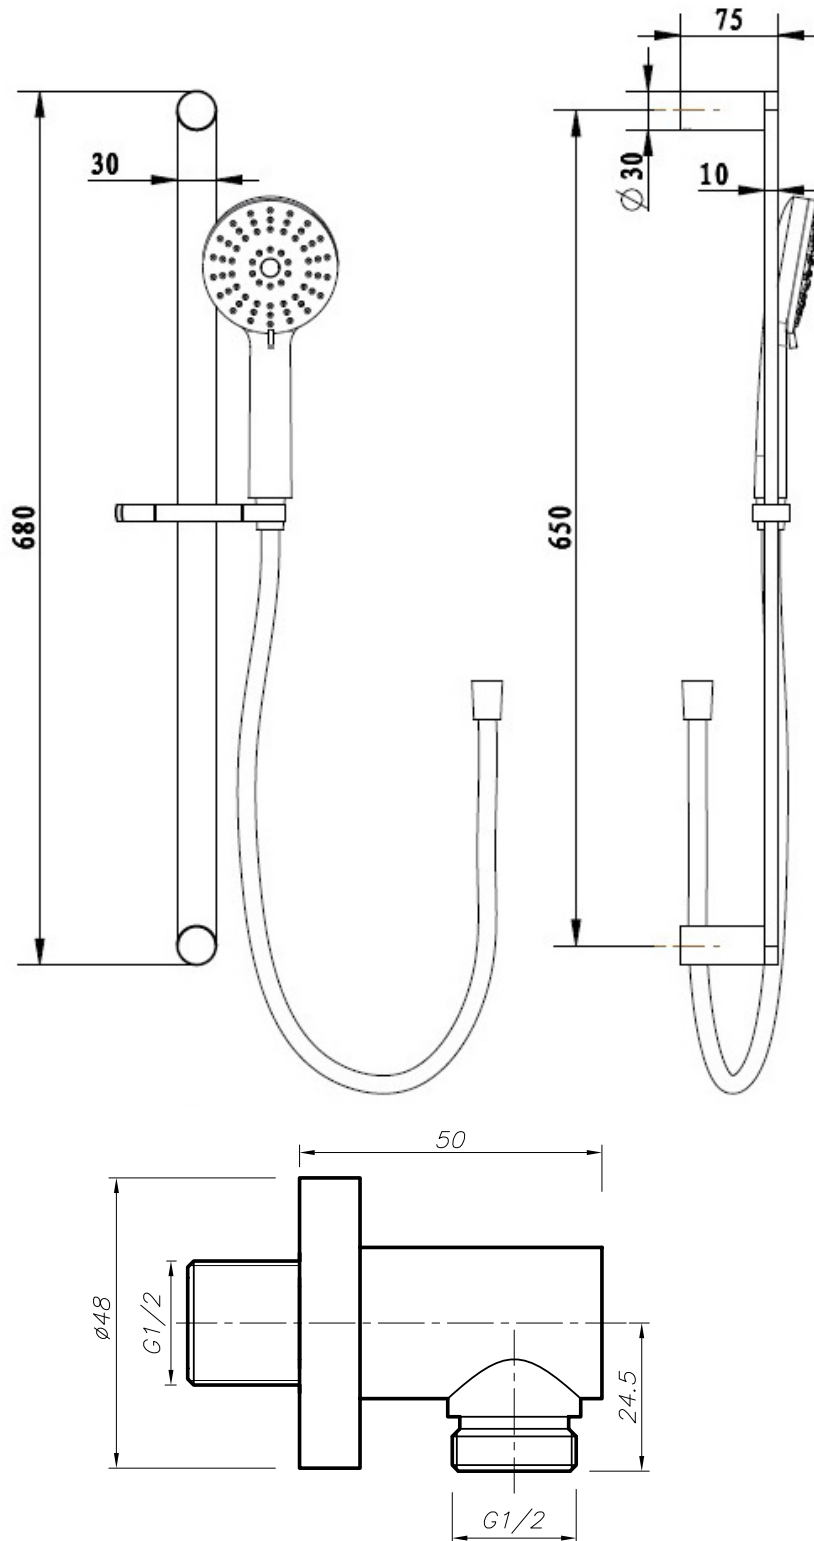

Range: Showering Solutions

Type: Doccia Round

Code: DOC68

Version/Date: v1 07/21

Information:
Medium Pressure

Guarantee/Aftercare: During installation extra care must be taken to avoid damaging the fittings. We provide a guarantee against faulty manufacture or materials (excluding serviceable parts), providing they have been installed, cared for and used in accordance with our instructions and good plumbing practice. We recommend that all brassware is installed to allow access to serviceable parts as we cannot accept responsibility in the event that access is required.

Finishes:

Chrome

Phoenix Whirlpools Ltd. Unit 8, Leeds 27 Industrial Estate, Bruntcliffe Ave. Morley, Leeds LS27 0LL

Tel: 0113 201 2260 Email: sales@phoenix-uk.com Web: www.phoenix-uk.com

Range: Showering Solutions
Type: Doccia Round
Code: DOC68
Version/Date: v1 07/21