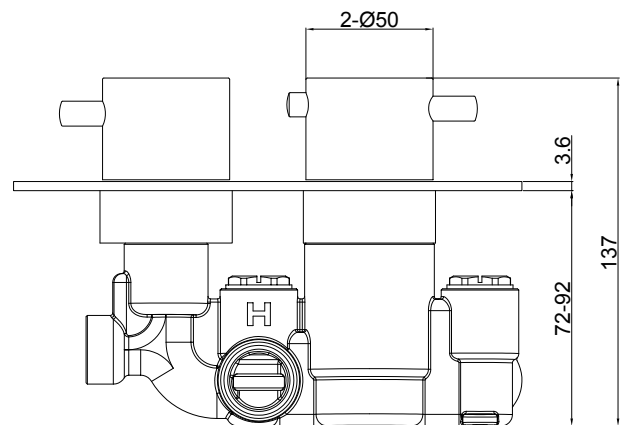

Range: Showering Solutions

Type: Doccia Round

Code: DOC68

Version/Date: v1 07/21

Information:
Medium Pressure

Guarantee/Aftercare: During installation extra care must be taken to avoid damaging the fittings. We provide a guarantee against faulty manufacture or materials (excluding serviceable parts), providing they have been installed, cared for and used in accordance with our instructions and good plumbing practice. We recommend that all brassware is installed to allow access to serviceable parts as we cannot accept responsibility in the event that access is required.

Finishes:

Chrome

Phoenix Whirlpools Ltd. Unit 8, Leeds 27 Industrial Estate, Bruntcliffe Ave. Morley, Leeds LS27 0LL

Tel: 0113 201 2260 Email: sales@phoenix-uk.com Web: www.phoenix-uk.com

Range: Showering Solutions
Type: Doccia Round
Code: DOC68
Version/Date: v1 07/21