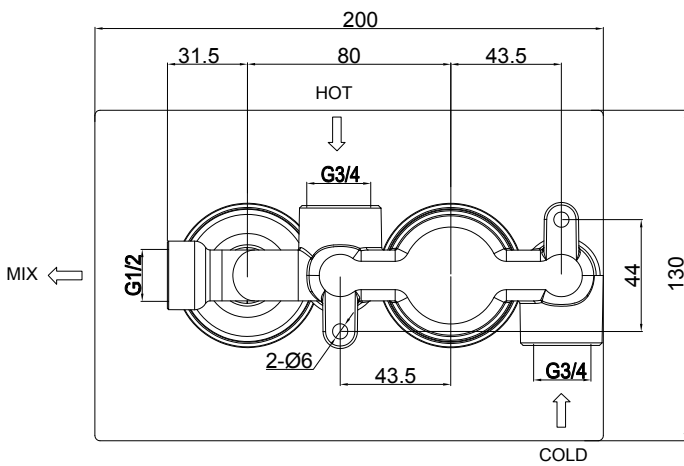

Range: Showering Solutions

Type: Doccia Round

Code: DOC68

Version/Date: v1 07/21

Information:
Medium Pressure

Guarantee/Aftercare: During installation extra care must be taken to avoid damaging the fittings. We provide a guarantee against faulty manufacture or materials (excluding serviceable parts), providing they have been installed, cared for and used in accordance with our instructions and good plumbing practice. We recommend that all brassware is installed to allow access to serviceable parts as we cannot accept responsibility in the event that access is required.

Finishes:

Chrome

Phoenix Whirlpools Ltd. Unit 8, Leeds 27 Industrial Estate, Bruntcliffe Ave. Morley, Leeds LS27 0LL

Tel: 0113 201 2260 Email: sales@phoenix-uk.com Web: www.phoenix-uk.com

Range: Showering Solutions
Type: Doccia Round
Code: DOC68
Version/Date: v1 07/21