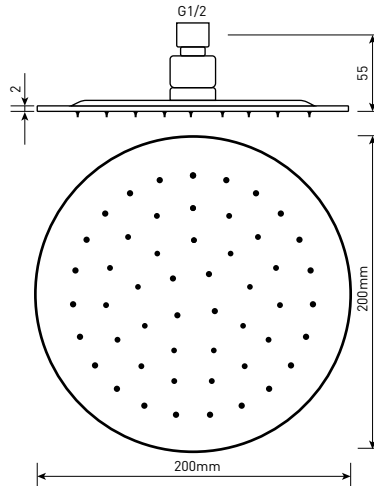

Range: Showering Solutions

Type: Doccia Round

Code: DOC68

Version/Date: v1 07/21

Information:
Medium Pressure

Guarantee/Aftercare: During installation extra care must be taken to avoid damaging the fittings. We provide a guarantee against faulty manufacture or materials (excluding serviceable parts), providing they have been installed, cared for and used in accordance with our instructions and good plumbing practice. We recommend that all brassware is installed to allow access to serviceable parts as we cannot accept responsibility in the event that access is required.

Finishes:

Chrome

Phoenix Whirlpools Ltd. Unit 8, Leeds 27 Industrial Estate, Bruntcliffe Ave. Morley, Leeds LS27 0LL

Tel: 0113 201 2260 Email: sales@phoenix-uk.com Web: www.phoenix-uk.com

Range: Showering Solutions
Type: Doccia Round
Code: DOC68
Version/Date: v1 07/21