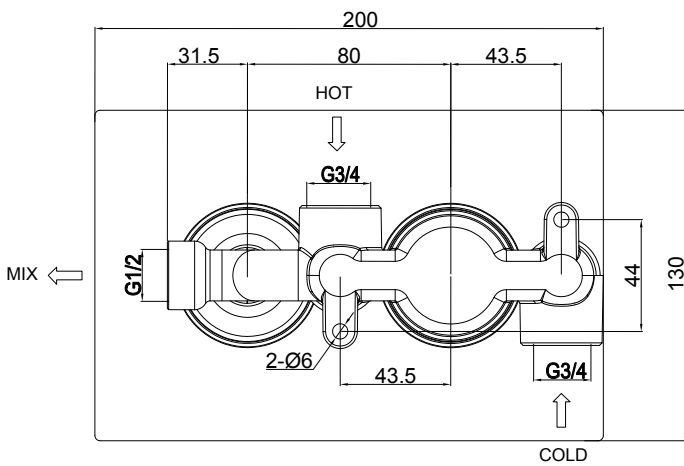

Range: Showering Solutions

Type: Doccia Round

Code: DOC68

Version/Date: v2 07/21

Information:
Medium Pressure

Guarantee/Aftercare: During installation extra care must be taken to avoid damaging the fittings. We provide a guarantee against faulty manufacture or materials (excluding serviceable parts), providing they have been installed, cared for and used in accordance with our instructions and good plumbing practice. We recommend that all brassware is installed to allow access to serviceable parts as we cannot accept responsibility in the event that access is required.

Type: Doccia Round

Code: DOC68

Version/Date: v2 07/21

Hose

Information:
Medium Pressure

Guarantee/Aftercare: During installation extra care must be taken to avoid damaging the fittings. We provide a guarantee against faulty manufacture or materials (excluding serviceable parts), providing they have been installed, cared for and used in accordance with our instructions and good plumbing practice. We recommend that all brassware is installed to allow access to serviceable parts as we cannot accept responsibility in the event that access is required.