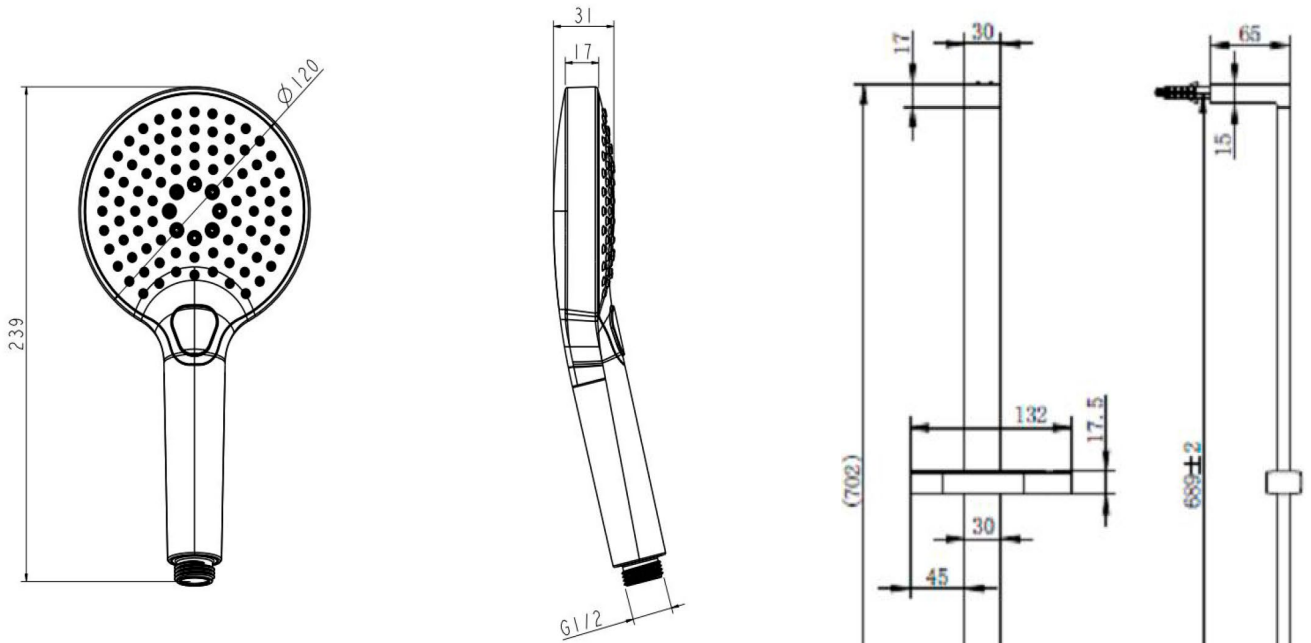

Range: Showering Solutions

Type: Doccia Round

Code: DOC68

Version/Date: v2 07/21

Information:
Medium Pressure

Guarantee/Aftercare: During installation extra care must be taken to avoid damaging the fittings. We provide a guarantee against faulty manufacture or materials (excluding serviceable parts), providing they have been installed, cared for and used in accordance with our instructions and good plumbing practice. We recommend that all brassware is installed to allow access to serviceable parts as we cannot accept responsibility in the event that access is required.

Type: Doccia Round

Code: DOC68

Version/Date: v2 07/21

Hose

Information:
Medium Pressure

Guarantee/Aftercare: During installation extra care must be taken to avoid damaging the fittings. We provide a guarantee against faulty manufacture or materials (excluding serviceable parts), providing they have been installed, cared for and used in accordance with our instructions and good plumbing practice. We recommend that all brassware is installed to allow access to serviceable parts as we cannot accept responsibility in the event that access is required.