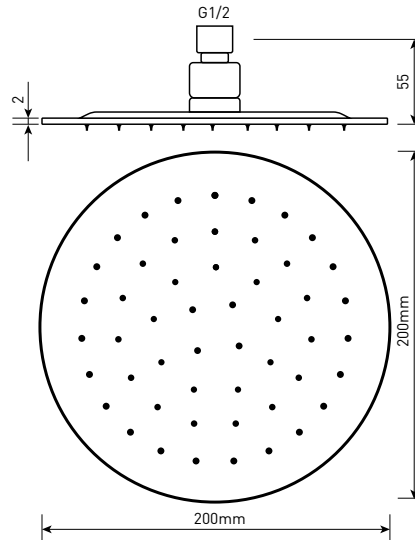

Range: Showering Solutions

Type: Doccia Round

Code: DOC68

Version/Date: v2 07/21

Information:
Medium Pressure

Guarantee/Aftercare: During installation extra care must be taken to avoid damaging the fittings. We provide a guarantee against faulty manufacture or materials (excluding serviceable parts), providing they have been installed, cared for and used in accordance with our instructions and good plumbing practice. We recommend that all brassware is installed to allow access to serviceable parts as we cannot accept responsibility in the event that access is required.

Type: Doccia Round

Code: DOC68

Version/Date: v2 07/21

Hose

Information:
Medium Pressure

Guarantee/Aftercare: During installation extra care must be taken to avoid damaging the fittings. We provide a guarantee against faulty manufacture or materials (excluding serviceable parts), providing they have been installed, cared for and used in accordance with our instructions and good plumbing practice. We recommend that all brassware is installed to allow access to serviceable parts as we cannot accept responsibility in the event that access is required.