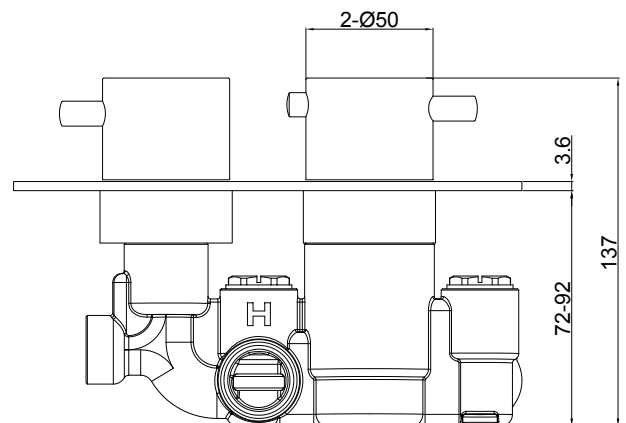

Range: Showering Solutions

Type: Doccia Round

Code: DOC68

Version/Date: v2 07/21

Information:
Medium Pressure

Guarantee/Aftercare: During installation extra care must be taken to avoid damaging the fittings. We provide a guarantee against faulty manufacture or materials (excluding serviceable parts), providing they have been installed, cared for and used in accordance with our instructions and good plumbing practice. We recommend that all brassware is installed to allow access to serviceable parts as we cannot accept responsibility in the event that access is required.

Type: Doccia Round

Code: DOC68

Version/Date: v2 07/21

Hose

Information:
Medium Pressure

Guarantee/Aftercare: During installation extra care must be taken to avoid damaging the fittings. We provide a guarantee against faulty manufacture or materials (excluding serviceable parts), providing they have been installed, cared for and used in accordance with our instructions and good plumbing practice. We recommend that all brassware is installed to allow access to serviceable parts as we cannot accept responsibility in the event that access is required.