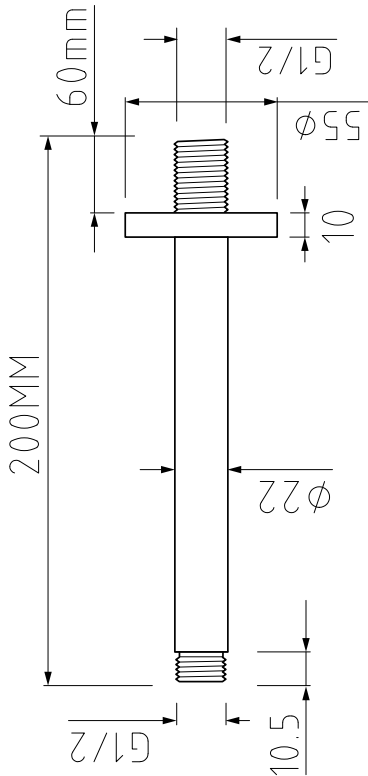

Range: Showering Solutions

Type: Doccia Round

Code: DOC68

Version/Date: v2 07/21

Information:
Medium Pressure

Guarantee/Aftercare: During installation extra care must be taken to avoid damaging the fittings. We provide a guarantee against faulty manufacture or materials (excluding serviceable parts), providing they have been installed, cared for and used in accordance with our instructions and good plumbing practice. We recommend that all brassware is installed to allow access to serviceable parts as we cannot accept responsibility in the event that access is required.

Type: Doccia Round

Code: DOC68

Version/Date: v2 07/21

Hose

Information:
Medium Pressure

Guarantee/Aftercare: During installation extra care must be taken to avoid damaging the fittings. We provide a guarantee against faulty manufacture or materials (excluding serviceable parts), providing they have been installed, cared for and used in accordance with our instructions and good plumbing practice. We recommend that all brassware is installed to allow access to serviceable parts as we cannot accept responsibility in the event that access is required.