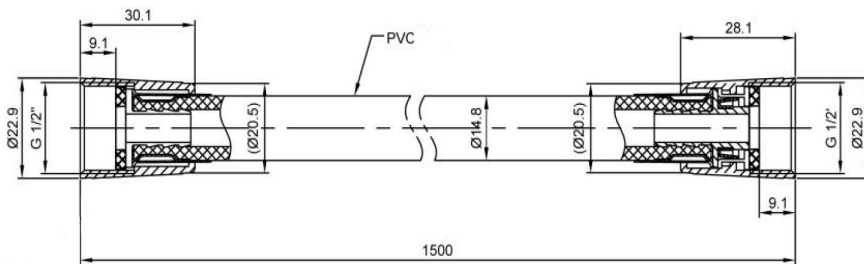

Range: Showering Solutions

Type: Doccia Round

Code: DOC68

Version/Date: v2 07/21

Information:
Medium Pressure

Guarantee/Aftercare: During installation extra care must be taken to avoid damaging the fittings. We provide a guarantee against faulty manufacture or materials (excluding serviceable parts), providing they have been installed, cared for and used in accordance with our instructions and good plumbing practice. We recommend that all brassware is installed to allow access to serviceable parts as we cannot accept responsibility in the event that access is required.

Type: Doccia Round

Code: DOC68

Version/Date: v2 07/21

Hose

Information:
Medium Pressure

Guarantee/Aftercare: During installation extra care must be taken to avoid damaging the fittings. We provide a guarantee against faulty manufacture or materials (excluding serviceable parts), providing they have been installed, cared for and used in accordance with our instructions and good plumbing practice. We recommend that all brassware is installed to allow access to serviceable parts as we cannot accept responsibility in the event that access is required.