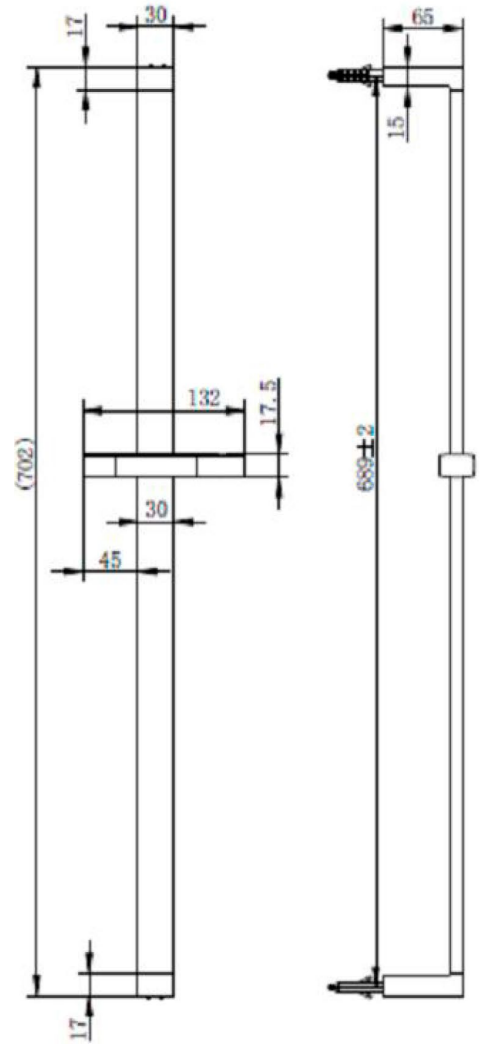

Range: Showering Solutions

Type: Doccia Round

Code: DOC68

Version/Date: v2 07/21

Information:
Medium Pressure

Guarantee/Aftercare: During installation extra care must be taken to avoid damaging the fittings. We provide a guarantee against faulty manufacture or materials (excluding serviceable parts), providing they have been installed, cared for and used in accordance with our instructions and good plumbing practice. We recommend that all brassware is installed to allow access to serviceable parts as we cannot accept responsibility in the event that access is required.

Type: Doccia Round

Code: DOC68

Version/Date: v2 07/21

Hose

Information:
Medium Pressure

Guarantee/Aftercare: During installation extra care must be taken to avoid damaging the fittings. We provide a guarantee against faulty manufacture or materials (excluding serviceable parts), providing they have been installed, cared for and used in accordance with our instructions and good plumbing practice. We recommend that all brassware is installed to allow access to serviceable parts as we cannot accept responsibility in the event that access is required.