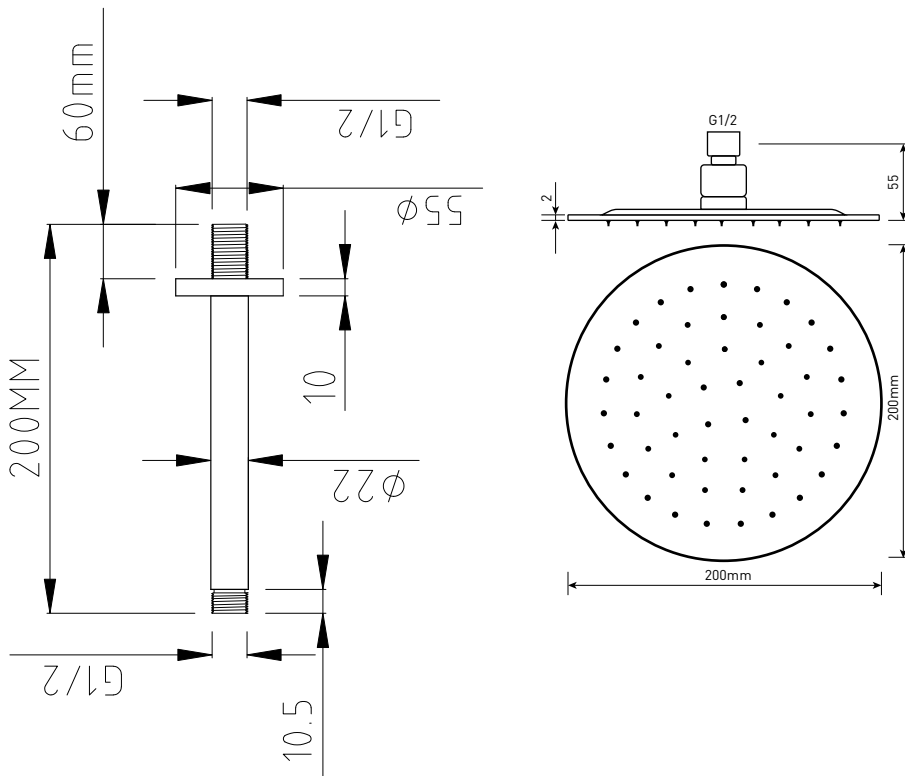

Range: Showering Solutions

Type: Doccia Round

Code: DOC67

Version/Date: v1 07/21

Information:  
Medium Pressure

Guarantee/Aftercare: During installation extra care must be taken to avoid damaging the fittings. We provide a guarantee against faulty manufacture or materials (excluding serviceable parts), providing they have been installed, cared for and used in accordance with our instructions and good plumbing practice. We recommend that all brassware is installed to allow access to serviceable parts as we cannot accept responsibility in the event that access is required.