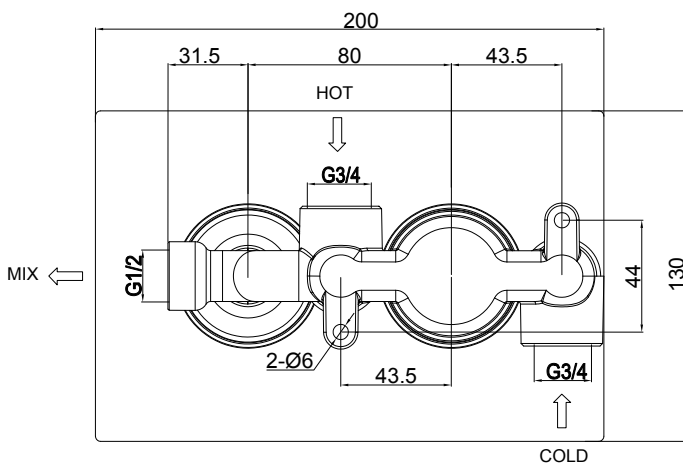

Range: Showering Solutions

Type: Doccia Round

Code: DOC67

Version/Date: v1 07/21

Information:  
Medium Pressure

Guarantee/Aftercare: During installation extra care must be taken to avoid damaging the fittings. We provide a guarantee against faulty manufacture or materials (excluding serviceable parts), providing they have been installed, cared for and used in accordance with our instructions and good plumbing practice. We recommend that all brassware is installed to allow access to serviceable parts as we cannot accept responsibility in the event that access is required.