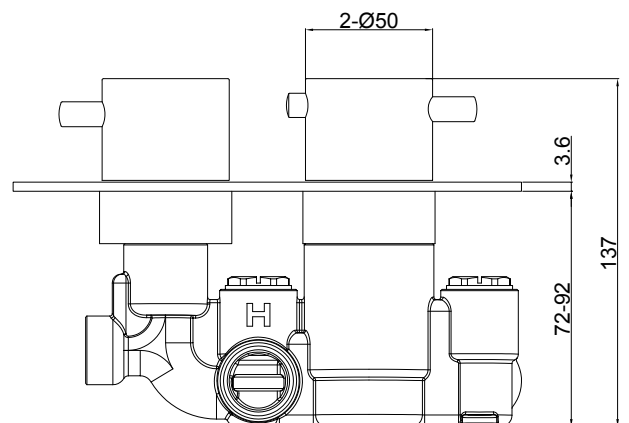

Range: Showering Solutions

Type: Doccia Round

Code: DOC67

Version/Date: v1 07/21

Information:  
Medium Pressure

Guarantee/Aftercare: During installation extra care must be taken to avoid damaging the fittings. We provide a guarantee against faulty manufacture or materials (excluding serviceable parts), providing they have been installed, cared for and used in accordance with our instructions and good plumbing practice. We recommend that all brassware is installed to allow access to serviceable parts as we cannot accept responsibility in the event that access is required.