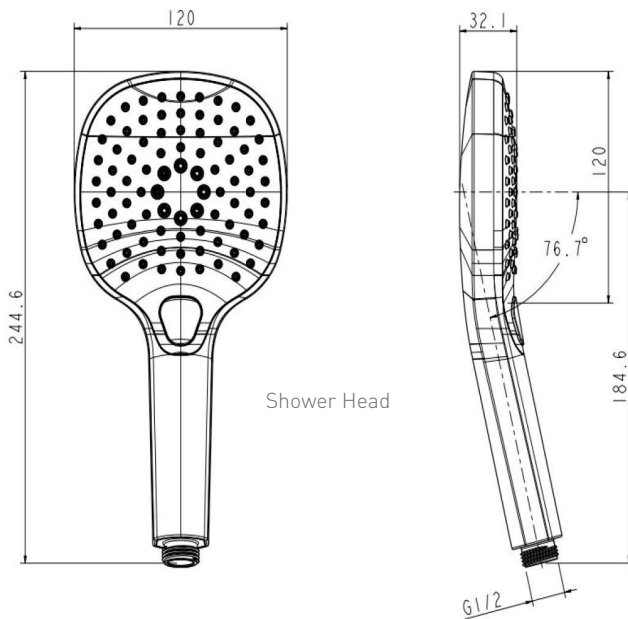

Type: Doccia Lever

Code: DOC24

Version/Date: v2 09/21

Square Overflow Filler

Square outlet elbow

Shower Head

Hose