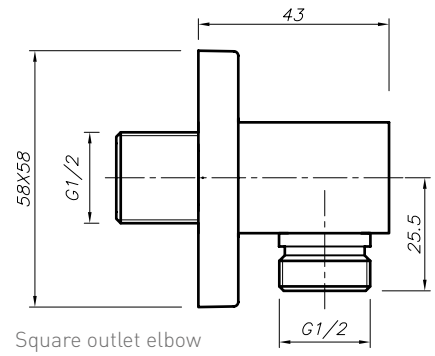

Type: Doccia Lever

Code: DOC24

Version/Date: v2 09/21

Square Overflow Filler

Square outlet elbow

Shower Head

Hose