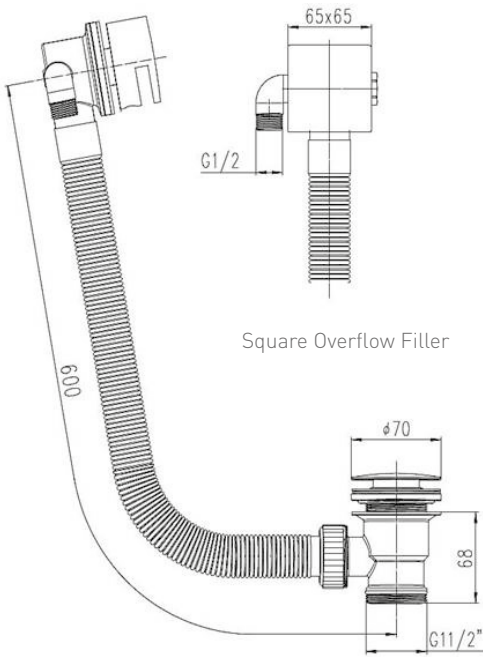

Type: Doccia Lever

Code: DOC24

Version/Date: v2 09/21

Square Overflow Filler

Square outlet elbow

Shower Head

Hose