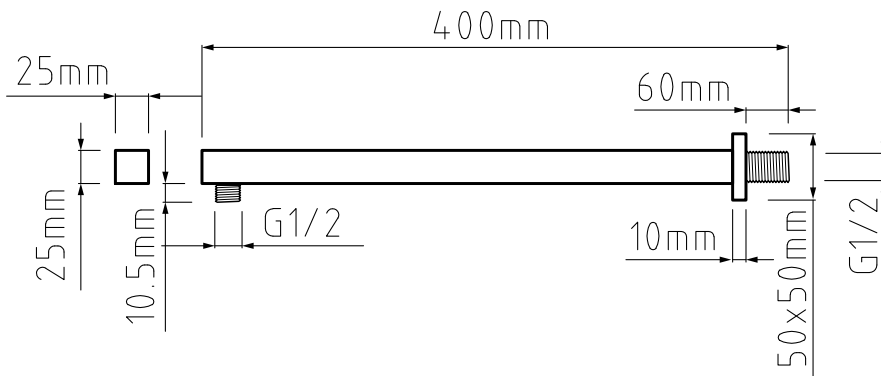

Range: Showering Solutions

Type: Doccia Lever

Code: DOC22

Version/Date: v2 09/21

Shower arm

Shower head

Information:
Medium Pressure

Guarantee/Aftercare: During installation extra care must be taken to avoid damaging the fittings. We provide a guarantee against faulty manufacture or materials (excluding serviceable parts), providing they have been installed, cared for and used in accordance with our instructions and good plumbing practice. We recommend that all brassware is installed to allow access to serviceable parts as we cannot accept responsibility in the event that access is required.

Type: Doccia Lever

Code: DOC22

Version/Date: v2 09/21

Square outlet elbow

Hose