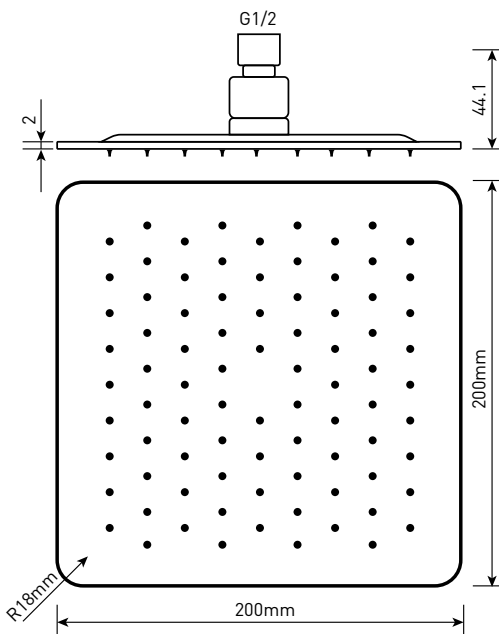

Range: Showering Solutions

Type: Doccia Lever

Code: DOC22

Version/Date: v2 09/21

Shower arm

Shower head

Information:
Medium Pressure

Guarantee/Aftercare: During installation extra care must be taken to avoid damaging the fittings. We provide a guarantee against faulty manufacture or materials (excluding serviceable parts), providing they have been installed, cared for and used in accordance with our instructions and good plumbing practice. We recommend that all brassware is installed to allow access to serviceable parts as we cannot accept responsibility in the event that access is required.

Type: Doccia Lever

Code: DOC22

Version/Date: v2 09/21

Square outlet elbow

Hose