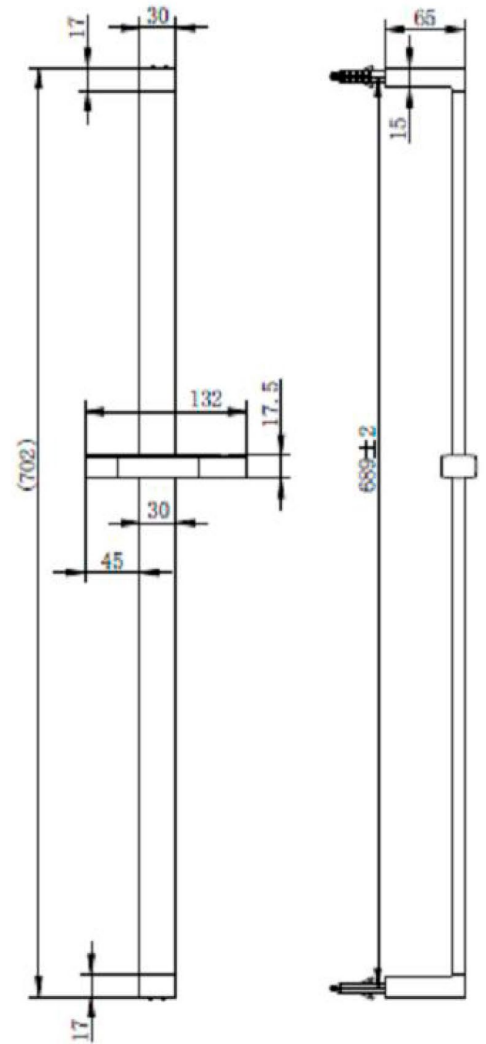

Range: Showering Solutions

Type: Doccia Lever

Code: DOC22

Version/Date: v2 09/21

Shower arm

Shower head

Information:
Medium Pressure

Guarantee/Aftercare: During installation extra care must be taken to avoid damaging the fittings. We provide a guarantee against faulty manufacture or materials (excluding serviceable parts), providing they have been installed, cared for and used in accordance with our instructions and good plumbing practice. We recommend that all brassware is installed to allow access to serviceable parts as we cannot accept responsibility in the event that access is required.

Type: Doccia Lever

Code: DOC22

Version/Date: v2 09/21

Square outlet elbow

Hose