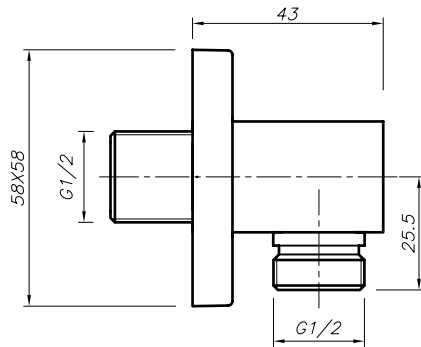

Range: Showering Solutions

Type: Doccia Lever

Code: DOC22

Version/Date: v2 09/21

Shower arm

Shower head

Information:
Medium Pressure

Guarantee/Aftercare: During installation extra care must be taken to avoid damaging the fittings. We provide a guarantee against faulty manufacture or materials (excluding serviceable parts), providing they have been installed, cared for and used in accordance with our instructions and good plumbing practice. We recommend that all brassware is installed to allow access to serviceable parts as we cannot accept responsibility in the event that access is required.

Type: Doccia Lever

Code: DOC22

Version/Date: v2 09/21

Square outlet elbow

Hose