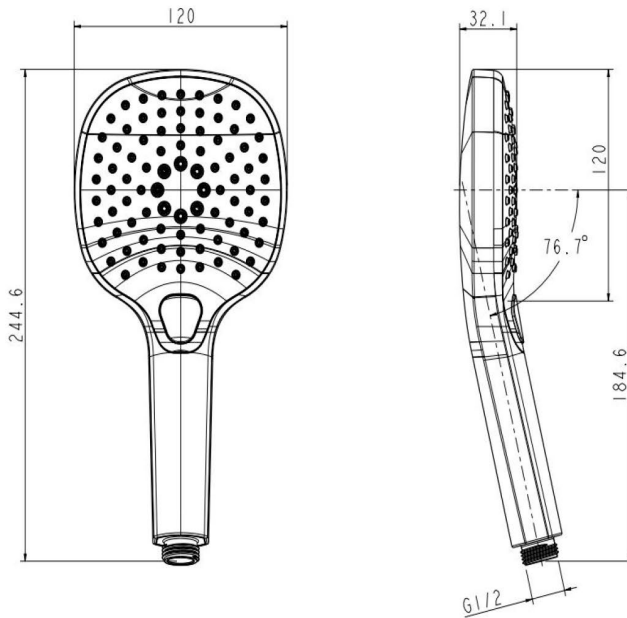

Range: Showering Solutions

Type: Doccia Lever

Code: DOC22

Version/Date: v2 09/21

Shower arm

Shower head

Information:
Medium Pressure

Guarantee/Aftercare: During installation extra care must be taken to avoid damaging the fittings. We provide a guarantee against faulty manufacture or materials (excluding serviceable parts), providing they have been installed, cared for and used in accordance with our instructions and good plumbing practice. We recommend that all brassware is installed to allow access to serviceable parts as we cannot accept responsibility in the event that access is required.

Type: Doccia Lever

Code: DOC22

Version/Date: v2 09/21

Square outlet elbow

Hose