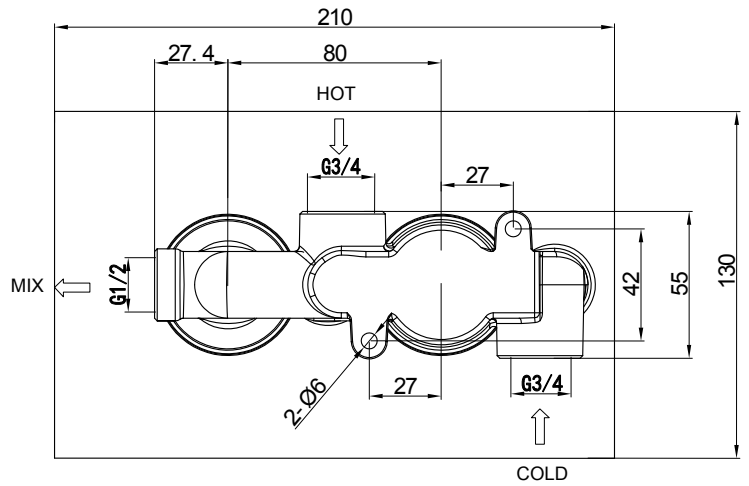

Range: Showering Solutions

Type: Doccia Lever

Code: DOC22

Version/Date: v2 09/21

Shower arm

Shower head

Information:
Medium Pressure

Guarantee/Aftercare: During installation extra care must be taken to avoid damaging the fittings. We provide a guarantee against faulty manufacture or materials (excluding serviceable parts), providing they have been installed, cared for and used in accordance with our instructions and good plumbing practice. We recommend that all brassware is installed to allow access to serviceable parts as we cannot accept responsibility in the event that access is required.

Type: Doccia Lever

Code: DOC22

Version/Date: v2 09/21

Square outlet elbow

Hose