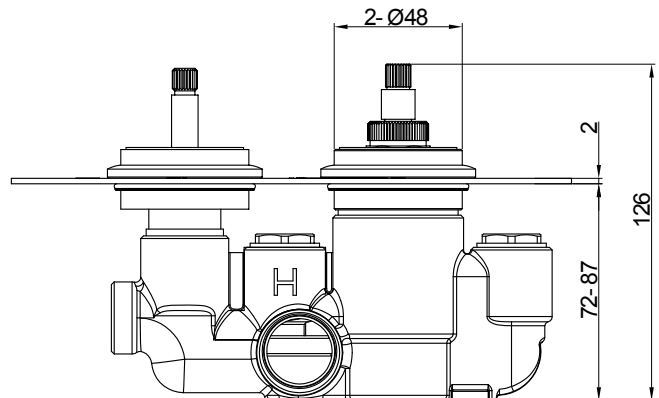

Range: Showering Solutions

Type: Doccia Lever

Code: DOC22

Version/Date: v2 09/21

Shower arm

Shower head

Information:
Medium Pressure

Guarantee/Aftercare: During installation extra care must be taken to avoid damaging the fittings. We provide a guarantee against faulty manufacture or materials (excluding serviceable parts), providing they have been installed, cared for and used in accordance with our instructions and good plumbing practice. We recommend that all brassware is installed to allow access to serviceable parts as we cannot accept responsibility in the event that access is required.

Type: Doccia Lever

Code: DOC22

Version/Date: v2 09/21

Square outlet elbow

Hose