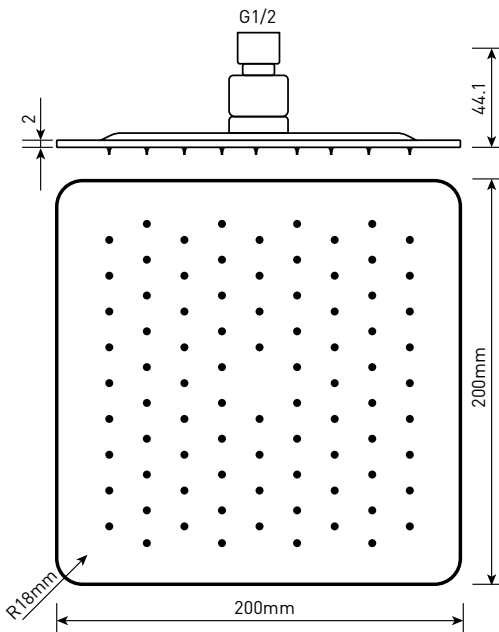

Shower arm

Shower head

Information: Medium Pressure

Guarantee/Aftercare: During installation extra care must be taken to avoid damaging the fittings. We provide a guarantee against faulty manufacture or materials (excluding serviceable parts), providing they have been installed, cared for and used in accordance with our instructions and good plumbing practice. We recommend that all brassware is installed to allow access to serviceable parts as we cannot accept responsibility in the event that access is required.

Finishes:

Chrome

Hose