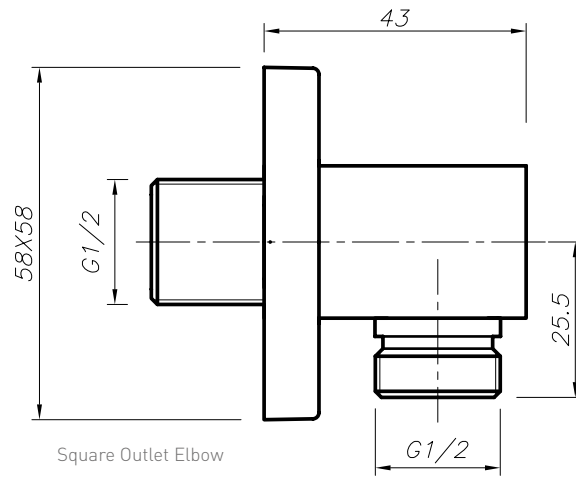

Shower arm

Shower head

Information: Medium Pressure

Guarantee/Aftercare: During installation extra care must be taken to avoid damaging the fittings. We provide a guarantee against faulty manufacture or materials (excluding serviceable parts), providing they have been installed, cared for and used in accordance with our instructions and good plumbing practice. We recommend that all brassware is installed to allow access to serviceable parts as we cannot accept responsibility in the event that access is required.

Finishes:

Chrome

Hose