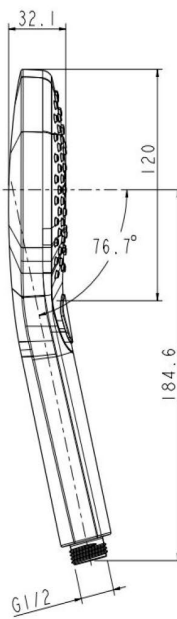

Shower arm

Shower head

Information: Medium Pressure

Guarantee/Aftercare: During installation extra care must be taken to avoid damaging the fittings. We provide a guarantee against faulty manufacture or materials (excluding serviceable parts), providing they have been installed, cared for and used in accordance with our instructions and good plumbing practice. We recommend that all brassware is installed to allow access to serviceable parts as we cannot accept responsibility in the event that access is required.

Finishes:

Chrome

Hose