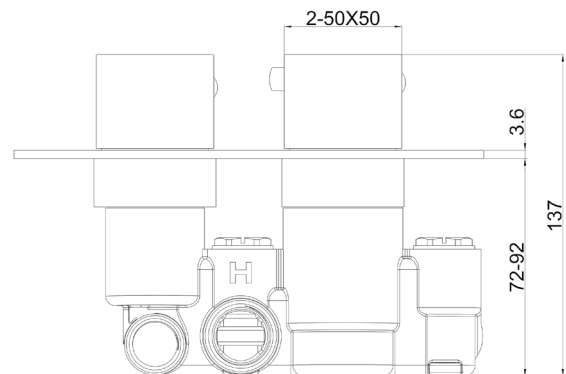

Shower arm

Shower head

Information: Medium Pressure

Guarantee/Aftercare: During installation extra care must be taken to avoid damaging the fittings. We provide a guarantee against faulty manufacture or materials (excluding serviceable parts), providing they have been installed, cared for and used in accordance with our instructions and good plumbing practice. We recommend that all brassware is installed to allow access to serviceable parts as we cannot accept responsibility in the event that access is required.