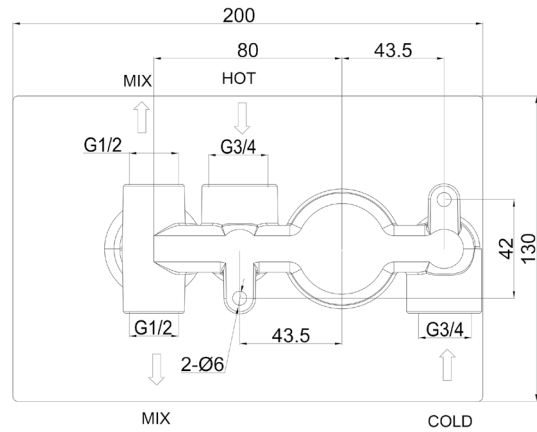

Shower arm

Shower head

Information: Medium Pressure

Guarantee/Aftercare: During installation extra care must be taken to avoid damaging the fittings. We provide a guarantee against faulty manufacture or materials (excluding serviceable parts), providing they have been installed, cared for and used in accordance with our instructions and good plumbing practice. We recommend that all brassware is installed to allow access to serviceable parts as we cannot accept responsibility in the event that access is required.

Finishes:

Chrome

Hose