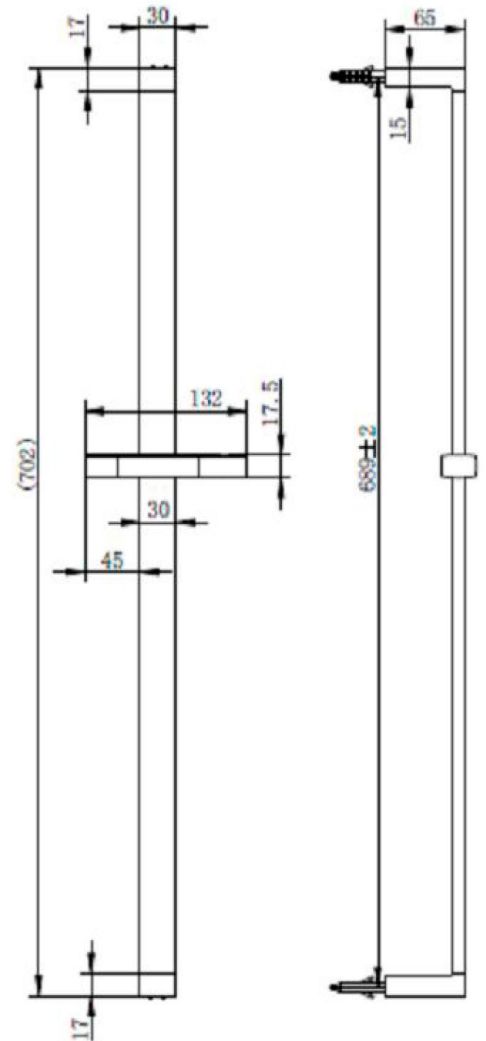

Shower arm

Shower head

Information: Medium Pressure

Guarantee/Aftercare: During installation extra care must be taken to avoid damaging the fittings. We provide a guarantee against faulty manufacture or materials (excluding serviceable parts), providing they have been installed, cared for and used in accordance with our instructions and good plumbing practice. We recommend that all brassware is installed to allow access to serviceable parts as we cannot accept responsibility in the event that access is required.

Finishes:

Chrome

Hose