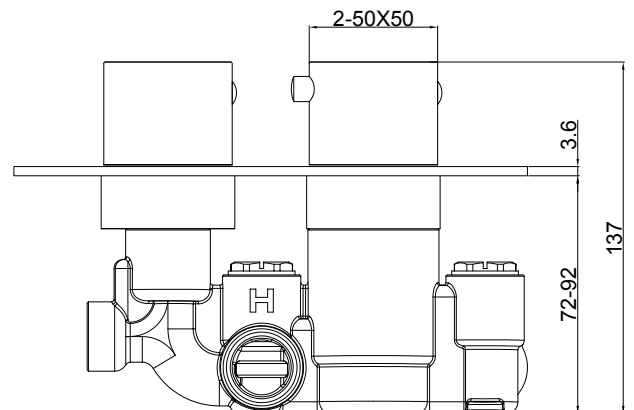

Range: Showering Solutions

Type: Doccia Square

Code: DOC17

Version/Date: v2 07/21

Shower arm

Shower head

Information:  
Medium Pressure

Guarantee/Aftercare: During installation extra care must be taken to avoid damaging the fittings. We provide a guarantee against faulty manufacture or materials (excluding serviceable parts), providing they have been installed, cared for and used in accordance with our instructions and good plumbing practice. We recommend that all brassware is installed to allow access to serviceable parts as we cannot accept responsibility in the event that access is required.