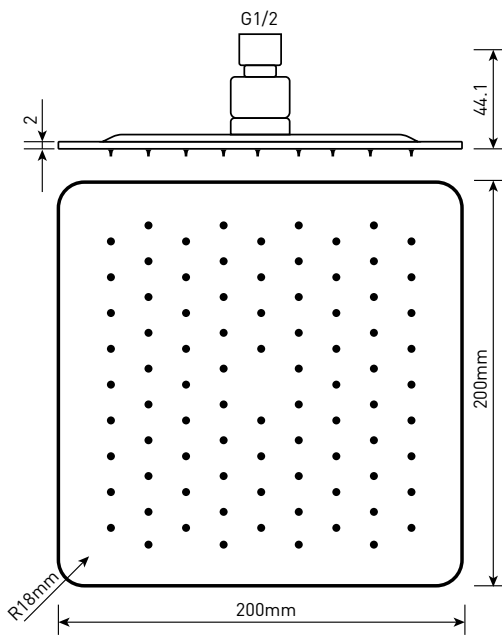

Range: Showering Solutions

Type: Doccia Square

Code: DOC17

Version/Date: v2 07/21

Shower arm

Shower head

Information:  
Medium Pressure

Guarantee/Aftercare: During installation extra care must be taken to avoid damaging the fittings. We provide a guarantee against faulty manufacture or materials (excluding serviceable parts), providing they have been installed, cared for and used in accordance with our instructions and good plumbing practice. We recommend that all brassware is installed to allow access to serviceable parts as we cannot accept responsibility in the event that access is required.