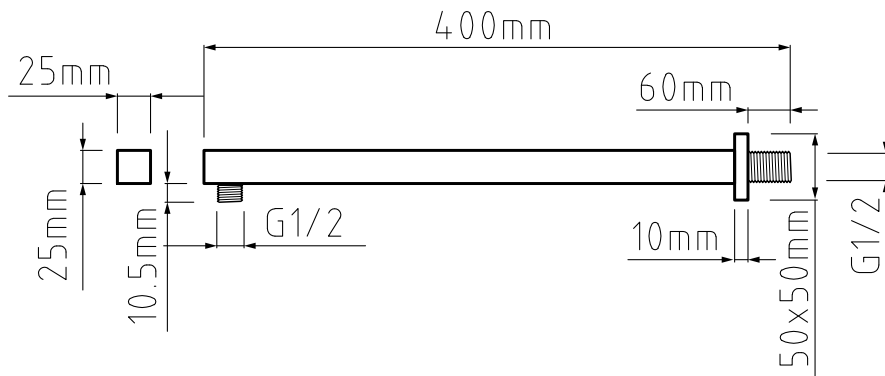

Range: Showering Solutions

Type: Doccia Square

Code: DOC17

Version/Date: v2 07/21

Shower arm

Shower head

Information:  
Medium Pressure

Guarantee/Aftercare: During installation extra care must be taken to avoid damaging the fittings. We provide a guarantee against faulty manufacture or materials (excluding serviceable parts), providing they have been installed, cared for and used in accordance with our instructions and good plumbing practice. We recommend that all brassware is installed to allow access to serviceable parts as we cannot accept responsibility in the event that access is required.