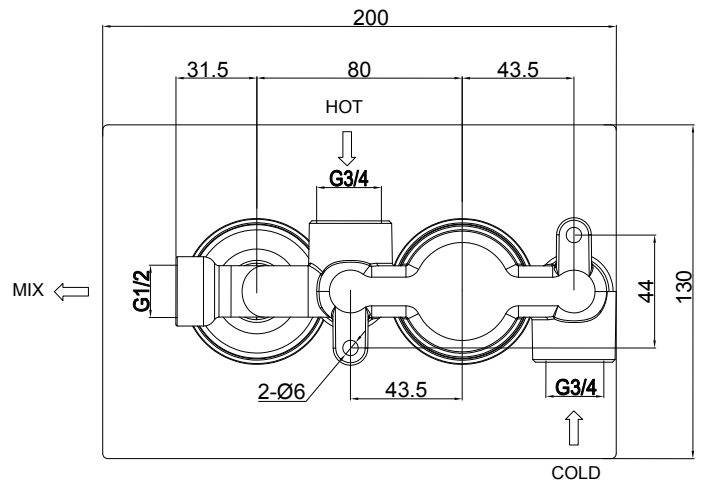

Range: Showering Solutions

Type: Doccia Square

Code: DOC17

Version/Date: v2 07/21

Shower arm

Shower head

Information:  
Medium Pressure

Guarantee/Aftercare: During installation extra care must be taken to avoid damaging the fittings. We provide a guarantee against faulty manufacture or materials (excluding serviceable parts), providing they have been installed, cared for and used in accordance with our instructions and good plumbing practice. We recommend that all brassware is installed to allow access to serviceable parts as we cannot accept responsibility in the event that access is required.