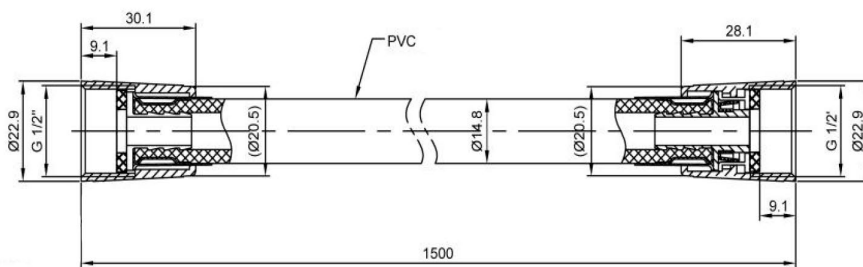

Finishes:

Chrome

Phoenix Whirlpools Ltd. Unit 8, Leeds 27 Industrial Estate, Bruntcliffe Ave. Morley, Leeds LS27 0LL

Tel: 0113 201 2260 Email: sales@phoenix-uk.com Web: www.phoenix-uk.com

Hose

Square Outlet Elbow