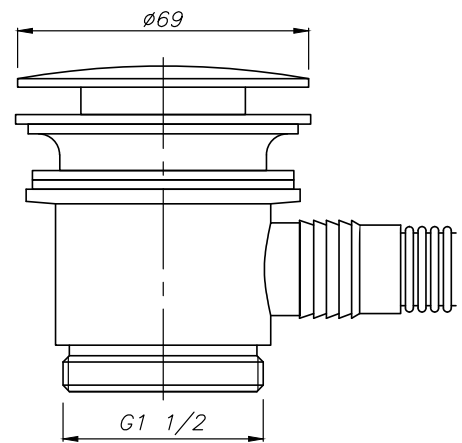

SV123

Information:
High Pressure+

Guarantee/Aftercare: During installation extra care must be taken to avoid damaging the fittings. We provide a guarantee against faulty manufacture or materials (excluding serviceable parts), providing they have been installed, cared for and used in accordance with our instructions and good plumbing practice. We recommend that all brassware is installed to allow access to serviceable parts as we cannot accept responsibility in the event that access is required.

Finishes:

Chrome

Phoenix Whirlpools Ltd. Unit 8, Leeds 27 Industrial Estate, Bruntcliffe Ave. Morley, Leeds LS27 0LL

Tel: 0113 201 2260 Email: sales@phoenix-uk.com Web: www.phoenix-uk.com