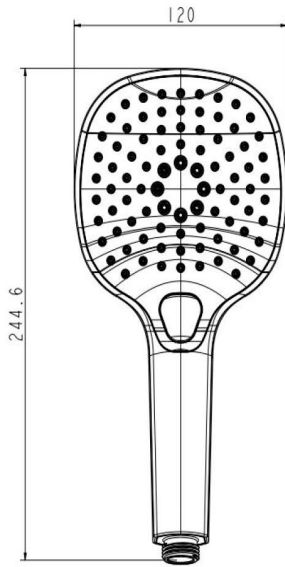

Finishes:

Chrome

Phoenix Whirlpools Ltd. Unit 8, Leeds 27 Industrial Estate, Bruntcliffe Ave. Morley, Leeds LS27 0LL

Tel: 0113 201 2260 Email: sales@phoenix-uk.com Web: www.phoenix-uk.com

Hose

Square Outlet Elbow