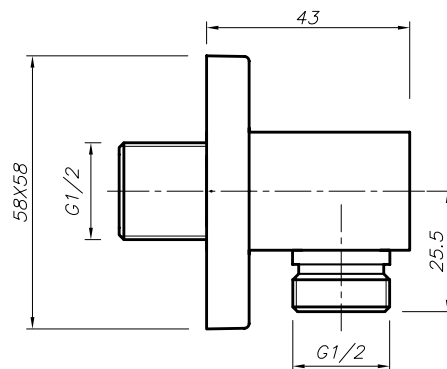

Finishes:

Chrome

Phoenix Whirlpools Ltd. Unit 8, Leeds 27 Industrial Estate, Bruntcliffe Ave. Morley, Leeds LS27 0LL

Tel: 0113 201 2260 Email: sales@phoenix-uk.com Web: www.phoenix-uk.com

Hose

Square Outlet Elbow