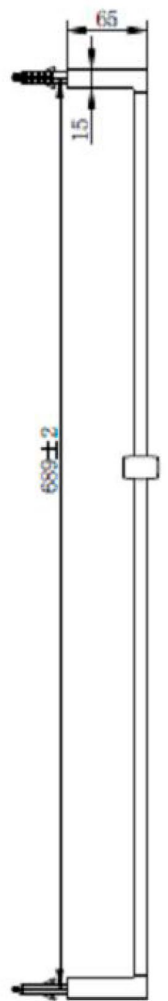

SV123

Information:
High Pressure+

Guarantee/Aftercare: During installation extra care must be taken to avoid damaging the fittings. We provide a guarantee against faulty manufacture or materials (excluding serviceable parts), providing they have been installed, cared for and used in accordance with our instructions and good plumbing practice. We recommend that all brassware is installed to allow access to serviceable parts as we cannot accept responsibility in the event that access is required.

Finishes:

Chrome

Phoenix Whirlpools Ltd. Unit 8, Leeds 27 Industrial Estate, Bruntcliffe Ave. Morley, Leeds LS27 0LL

Tel: 0113 201 2260 Email: sales@phoenix-uk.com Web: www.phoenix-uk.com

Hose

Square Outlet Elbow