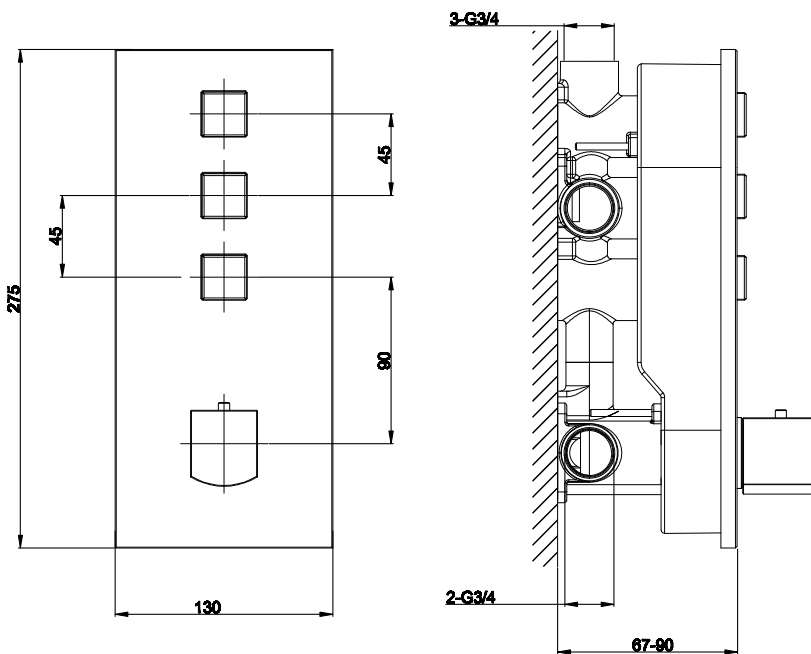

SV123

Information:
High Pressure+

Guarantee/Aftercare: During installation extra care must be taken to avoid damaging the fittings. We provide a guarantee against faulty manufacture or materials (excluding serviceable parts), providing they have been installed, cared for and used in accordance with our instructions and good plumbing practice. We recommend that all brassware is installed to allow access to serviceable parts as we cannot accept responsibility in the event that access is required.

Finishes:

Chrome

Phoenix Whirlpools Ltd. Unit 8, Leeds 27 Industrial Estate, Bruntcliffe Ave. Morley, Leeds LS27 0LL

Tel: 0113 201 2260 Email: sales@phoenix-uk.com Web: www.phoenix-uk.com