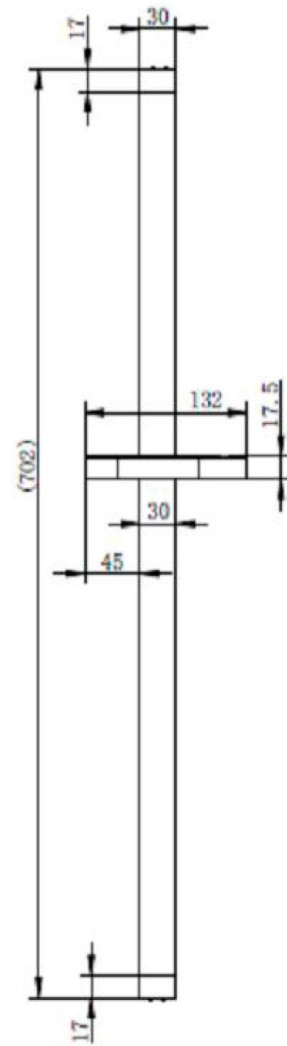

SV123

Information:
High Pressure+

Guarantee/Aftercare: During installation extra care must be taken to avoid damaging the fittings. We provide a guarantee against faulty manufacture or materials (excluding serviceable parts), providing they have been installed, cared for and used in accordance with our instructions and good plumbing practice. We recommend that all brassware is installed to allow access to serviceable parts as we cannot accept responsibility in the event that access is required.

Finishes:

Chrome

Phoenix Whirlpools Ltd. Unit 8, Leeds 27 Industrial Estate, Bruntcliffe Ave. Morley, Leeds LS27 0LL

Tel: 0113 201 2260 Email: sales@phoenix-uk.com Web: www.phoenix-uk.com

Hose

Square Outlet Elbow