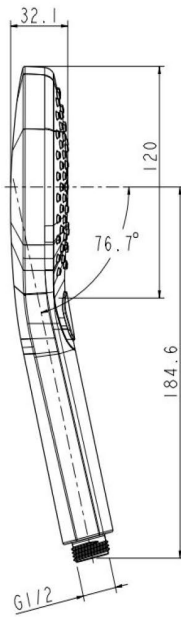

SV123

Information:
High Pressure+

Guarantee/Aftercare: During installation extra care must be taken to avoid damaging the fittings. We provide a guarantee against faulty manufacture or materials (excluding serviceable parts), providing they have been installed, cared for and used in accordance with our instructions and good plumbing practice. We recommend that all brassware is installed to allow access to serviceable parts as we cannot accept responsibility in the event that access is required.

Finishes:

Chrome

Phoenix Whirlpools Ltd. Unit 8, Leeds 27 Industrial Estate, Bruntcliffe Ave. Morley, Leeds LS27 0LL

Tel: 0113 201 2260 Email: sales@phoenix-uk.com Web: www.phoenix-uk.com

Hose

Square Outlet Elbow