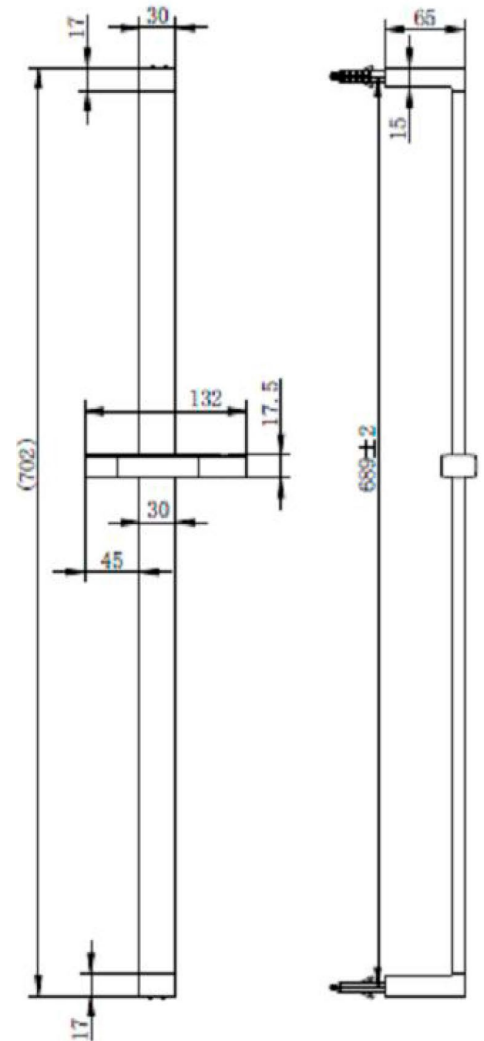

Range: Showering Solutions

Type: Touch Taio Doccia 6

Code: DOC06

Version/Date: v2 07/21

Information: High Pressure+

Guarantee/Aftercare: During installation extra care must be taken to avoid damaging the fittings. We provide a guarantee against faulty manufacture or materials (excluding serviceable parts), providing they have been installed, cared for and used in accordance with our instructions and good plumbing practice. We recommend that all brassware is installed to allow access to serviceable parts as we cannot accept responsibility in the event that access is required.

Finishes:

Chrome

Hose