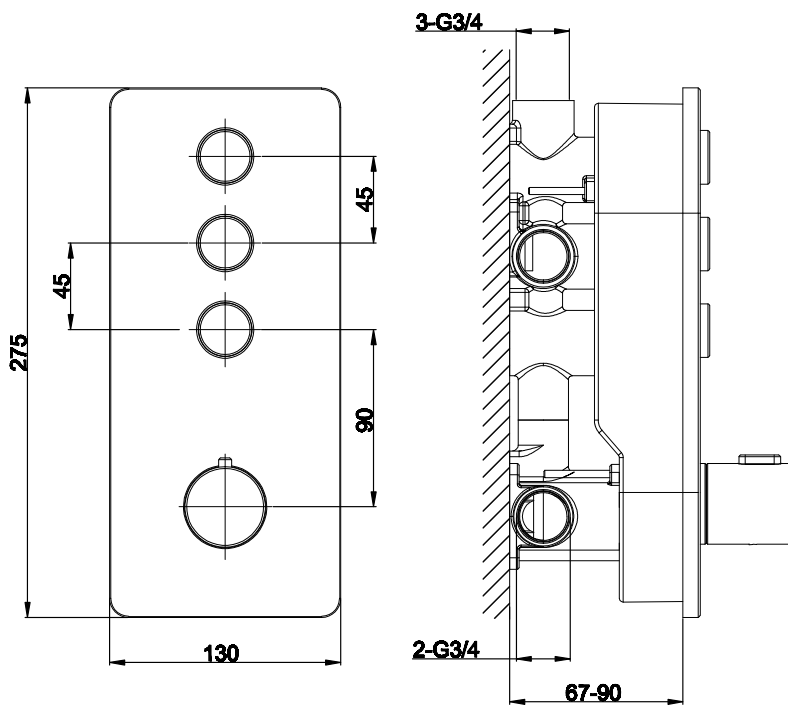

Range: Showering Solutions

Type: Touch Taio Doccia 6

Code: DOC06

Version/Date: v2 07/21

Information: High Pressure+

Guarantee/Aftercare: During installation extra care must be taken to avoid damaging the fittings. We provide a guarantee against faulty manufacture or materials (excluding serviceable parts), providing they have been installed, cared for and used in accordance with our instructions and good plumbing practice. We recommend that all brassware is installed to allow access to serviceable parts as we cannot accept responsibility in the event that access is required.

Finishes:

Chrome

Hose