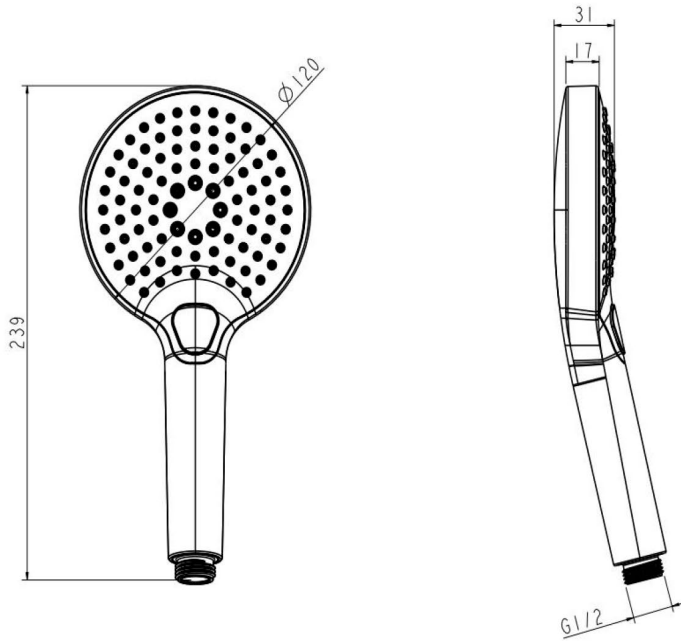

Range: Showering Solutions

Type: Touch Taio Doccia 6

Code: DOC06

Version/Date: v2 07/21

Information: High Pressure+

Guarantee/Aftercare: During installation extra care must be taken to avoid damaging the fittings. We provide a guarantee against faulty manufacture or materials (excluding serviceable parts), providing they have been installed, cared for and used in accordance with our instructions and good plumbing practice. We recommend that all brassware is installed to allow access to serviceable parts as we cannot accept responsibility in the event that access is required.

Finishes:

Chrome

Hose