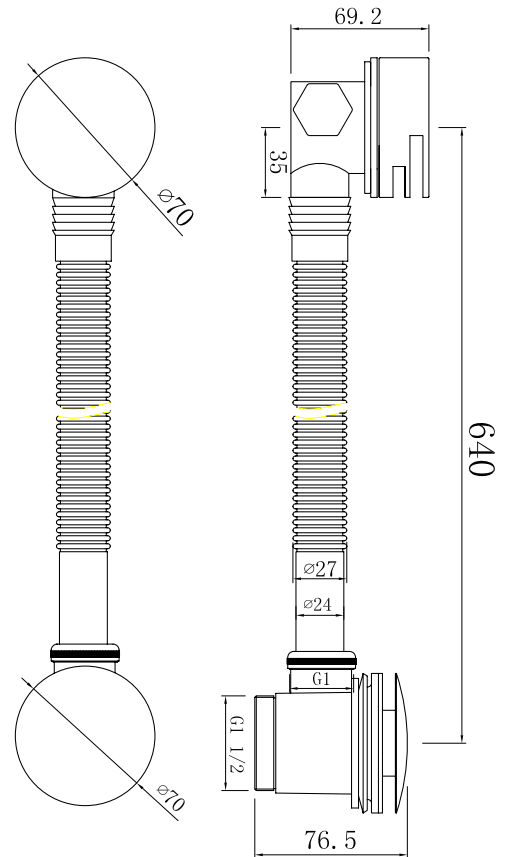

Range: Showering Solutions

Type: Touch Taio Doccia 6

Code: DOC06

Version/Date: v2 07/21

Information: High Pressure+

Guarantee/Aftercare: During installation extra care must be taken to avoid damaging the fittings. We provide a guarantee against faulty manufacture or materials (excluding serviceable parts), providing they have been installed, cared for and used in accordance with our instructions and good plumbing practice. We recommend that all brassware is installed to allow access to serviceable parts as we cannot accept responsibility in the event that access is required.

Finishes:

Chrome

Hose