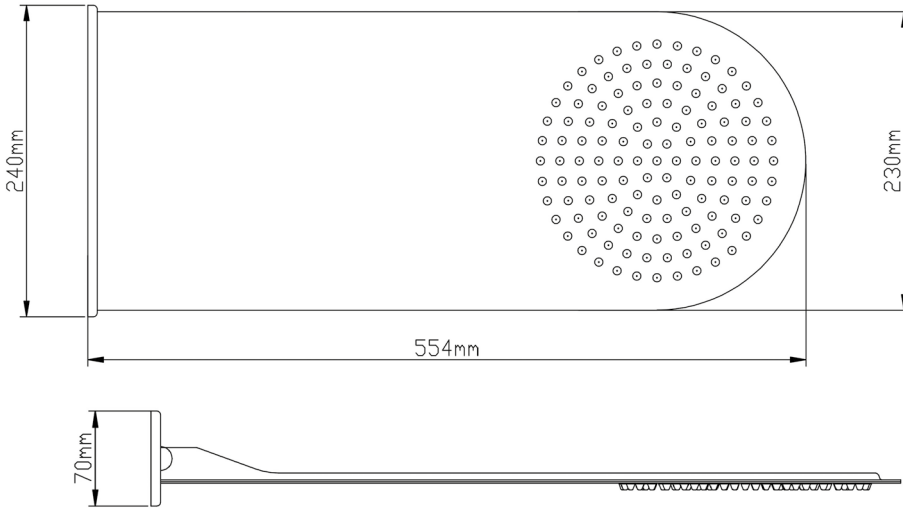

Range: Showering Solutions

Type: Touch Taio Doccia 6

Code: DOC06

Version/Date: v2 07/21

Information: High Pressure+

Guarantee/Aftercare: During installation extra care must be taken to avoid damaging the fittings. We provide a guarantee against faulty manufacture or materials (excluding serviceable parts), providing they have been installed, cared for and used in accordance with our instructions and good plumbing practice. We recommend that all brassware is installed to allow access to serviceable parts as we cannot accept responsibility in the event that access is required.

Finishes:

Chrome

Hose