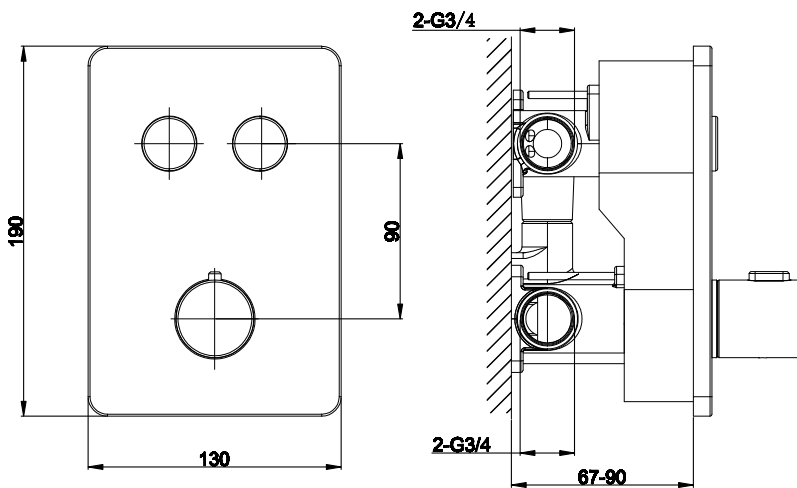

Range: Various

Type: Shower Packs

Code: DIS01 DIS10 LNS01 LNS10 KNS03 KNS05 KNS01 ETS03 ETS05 ETS01

Version/Date: v1 03/23

Available in various finishes

**Information:**  
High Pressure. Vernet Cartridge.

**Guarantee/Aftercare:** During installation extra care must be taken to avoid damaging the fittings. We provide a guarantee against faulty manufacture or materials (excluding serviceable parts), providing they have been installed, cared for and used in accordance with our instructions and good plumbing practice. We recommend that all brassware is installed to allow access to serviceable parts as we cannot accept responsibility in the event that access is required.

Notes: Drawings may not be to scale. All dimensions in mm unless otherwise stated. Information correct at time of printing but subject to change at any time.