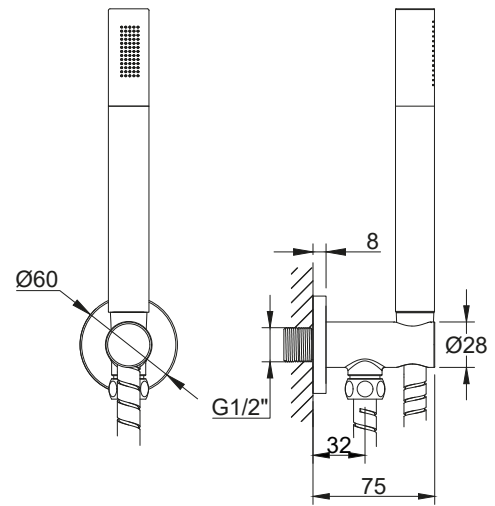

Range: Various

Type: Shower Packs

Code: DIS01 DIS10 LNS01 LNS10 KNS03 KNS05 KNS01 ETS03 ETS05 ETS01

Version/Date: v1 03/23

Available in various finishes

**Information:**  
High Pressure. Vernet Cartridge.

**Guarantee/Aftercare:** During installation extra care must be taken to avoid damaging the fittings. We provide a guarantee against faulty manufacture or materials (excluding serviceable parts), providing they have been installed, cared for and used in accordance with our instructions and good plumbing practice. We recommend that all brassware is installed to allow access to serviceable parts as we cannot accept responsibility in the event that access is required.

Notes: Drawings may not be to scale. All dimensions in mm unless otherwise stated. Information correct at time of printing but subject to change at any time.