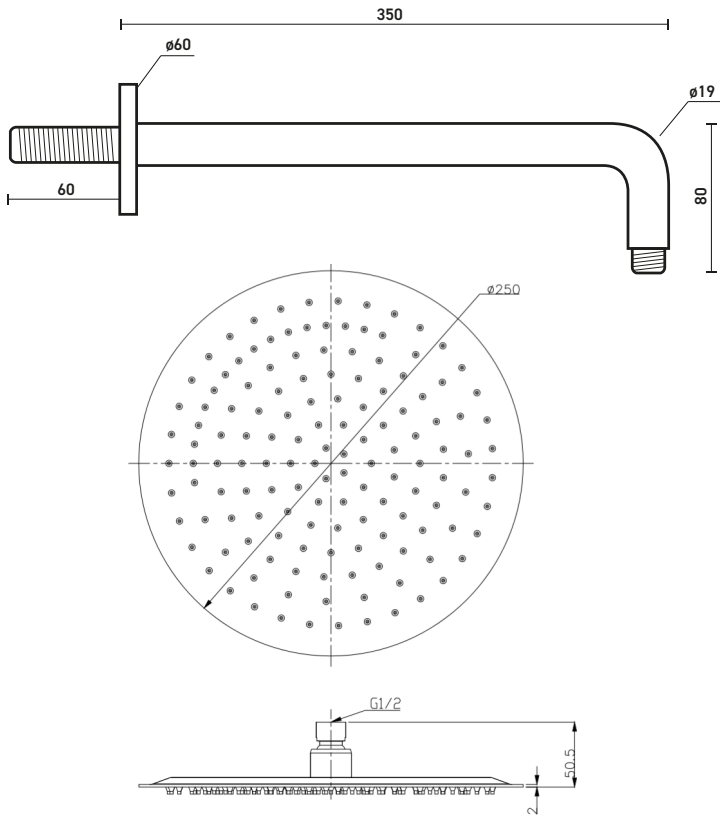

Range: Various

Type: Shower Packs

Code: DIS01 DIS10 LNS01 LNS10 KNS03 KNS05 KNS01 ETS03 ETS05 ETS01

Version/Date: v1 03/23

Available in various finishes

**Information:**  
High Pressure. Vernet Cartridge.

**Guarantee/Aftercare:** During installation extra care must be taken to avoid damaging the fittings. We provide a guarantee against faulty manufacture or materials (excluding serviceable parts), providing they have been installed, cared for and used in accordance with our instructions and good plumbing practice. We recommend that all brassware is installed to allow access to serviceable parts as we cannot accept responsibility in the event that access is required.

Notes: Drawings may not be to scale. All dimensions in mm unless otherwise stated. Information correct at time of printing but subject to change at any time.