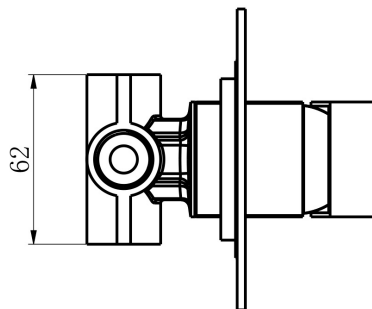

Range: Brassware  
Type: Wall Mounted Concealed Mixer  
Code: CU018  
Version/Date: v1 08/21

Information:

Guarantee/Aftercare: During installation extra care must be taken to avoid damaging the fittings. We provide a guarantee against faulty manufacture or materials (excluding serviceable parts), providing they have been installed, cared for and used in accordance with our instructions and good plumbing practice. All products installed in a commercial environment carry a 12 month guarantee. We cannot be held responsible for the use of incorrect dimensions shown for first fix without the actual products on site. We recommend that all brassware is installed to allow access to serviceable parts as we cannot accept responsibility in the event that access is required. In line with the CE standards for this type of product, there may be a manufacturers tolerance of approximately +/- 2% on the overall dimensions and finish on these products. As per our terms and conditions of guarantee, we cannot be held responsible for the use of dimensions shown for first fix without the actual products on site. All dimensions stated are nominal and are subject to manufacturing tolerances.