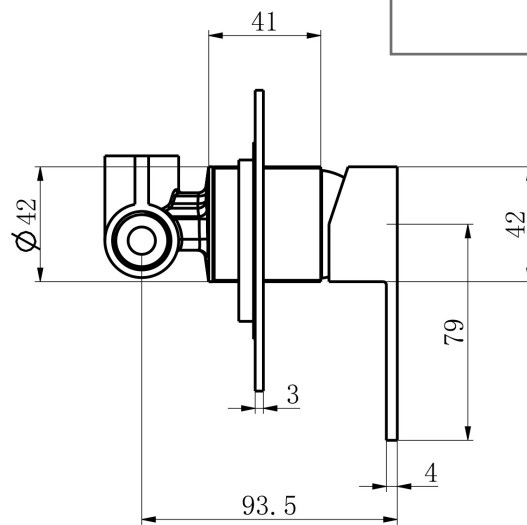

Range: Brassware  
Type: Wall Mounted Concealed Mixer  
Code: CU018  
Version/Date: v1 08/21

Information:

Guarantee/Aftercare: During installation extra care must be taken to avoid damaging the fittings. We provide a guarantee against faulty manufacture or materials (excluding serviceable parts), providing they have been installed, cared for and used in accordance with our instructions and good plumbing practice. All products installed in a commercial environment carry a 12 month guarantee. We cannot be held responsible for the use of incorrect dimensions shown for first fix without the actual products on site. We recommend that all brassware is installed to allow access to serviceable parts as we cannot accept responsibility in the event that access is required. In line with the CE standards for this type of product, there may be a manufacturers tolerance of approximately +/- 2% on the overall dimensions and finish on these products. As per our terms and conditions of guarantee, we cannot be held responsible for the use of dimensions shown for first fix without the actual products on site. All dimensions stated are nominal and are subject to manufacturing tolerances.