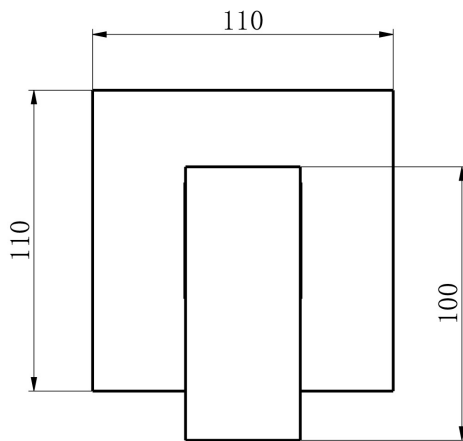

Range: Brassware  
Type: Wall Mounted Concealed Mixer  
Code: CU018  
Version/Date: v1 08/21

Information:

Guarantee/Aftercare: During installation extra care must be taken to avoid damaging the fittings. We provide a guarantee against faulty manufacture or materials (excluding serviceable parts), providing they have been installed, cared for and used in accordance with our instructions and good plumbing practice. All products installed in a commercial environment carry a 12 month guarantee. We cannot be held responsible for the use of incorrect dimensions shown for first fix without the actual products on site. We recommend that all brassware is installed to allow access to serviceable parts as we cannot accept responsibility in the event that access is required. In line with the CE standards for this type of product, there may be a manufacturers tolerance of approximately +/- 2% on the overall dimensions and finish on these products. As per our terms and conditions of guarantee, we cannot be held responsible for the use of dimensions shown for first fix without the actual products on site. All dimensions stated are nominal and are subject to manufacturing tolerances.