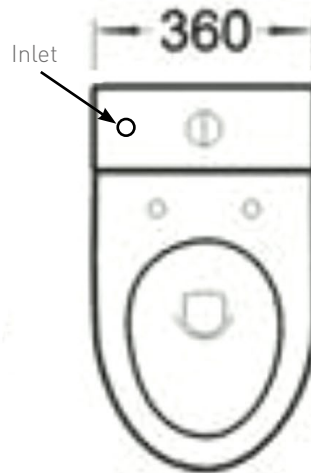

Range: Sanitaryware
Type: Konnex Closed Back WC
Code: CE040
Version/Date: v4 04/22

Information:

Guarantee/Aftercare: During installation extra care must be taken to avoid damaging the fittings. We provide a guarantee against faulty manufacture or materials (excluding serviceable parts), providing they have been installed, cared for and used in accordance with our instructions and good plumbing practice. All products installed in a commercial environment carry a 12 month guarantee. We cannot be held responsible for the use of incorrect dimensions shown for first fix without the actual products on site. In line with the CE standards for this type of product, there may be a manufacturers tolerance of approximately +/- 2% on the overall dimensions and finish on these products. As per our terms and conditions of guarantee, we cannot be held responsible for the use of dimensions shown for first fix without the actual products on site. All dimensions stated are nominal and are subject to manufacturing tolerances.