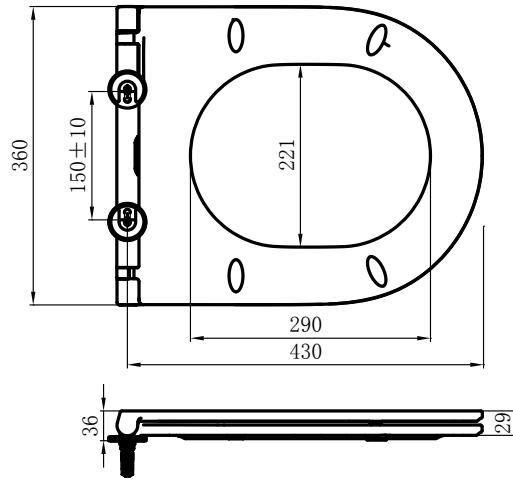

Range: Sanitaryware
Type: Konnex Closed Back WC
Code: CE040
Version/Date: v4 04/22

Information:

Guarantee/Aftercare: During installation extra care must be taken to avoid damaging the fittings. We provide a guarantee against faulty manufacture or materials (excluding serviceable parts), providing they have been installed, cared for and used in accordance with our instructions and good plumbing practice. All products installed in a commercial environment carry a 12 month guarantee. We cannot be held responsible for the use of incorrect dimensions shown for first fix without the actual products on site. In line with the CE standards for this type of product, there may be a manufacturers tolerance of approximately +/- 2% on the overall dimensions and finish on these products. As per our terms and conditions of guarantee, we cannot be held responsible for the use of dimensions shown for first fix without the actual products on site. All dimensions stated are nominal and are subject to manufacturing tolerances.