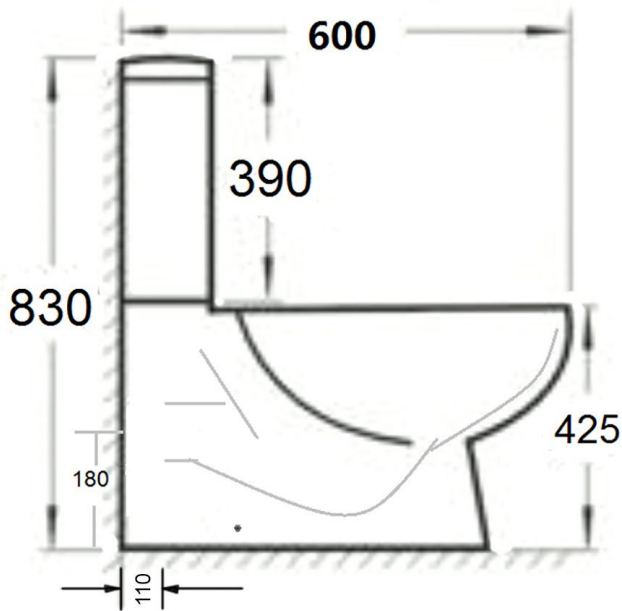

Range: Sanitaryware
Type: Konnex Closed Back WC
Code: CE040
Version/Date: v4 04/22

Information:

Guarantee/Aftercare: During installation extra care must be taken to avoid damaging the fittings. We provide a guarantee against faulty manufacture or materials (excluding serviceable parts), providing they have been installed, cared for and used in accordance with our instructions and good plumbing practice. All products installed in a commercial environment carry a 12 month guarantee. We cannot be held responsible for the use of incorrect dimensions shown for first fix without the actual products on site. In line with the CE standards for this type of product, there may be a manufacturers tolerance of approximately +/- 2% on the overall dimensions and finish on these products. As per our terms and conditions of guarantee, we cannot be held responsible for the use of dimensions shown for first fix without the actual products on site. All dimensions stated are nominal and are subject to manufacturing tolerances.

Finishes:

White Ceramic