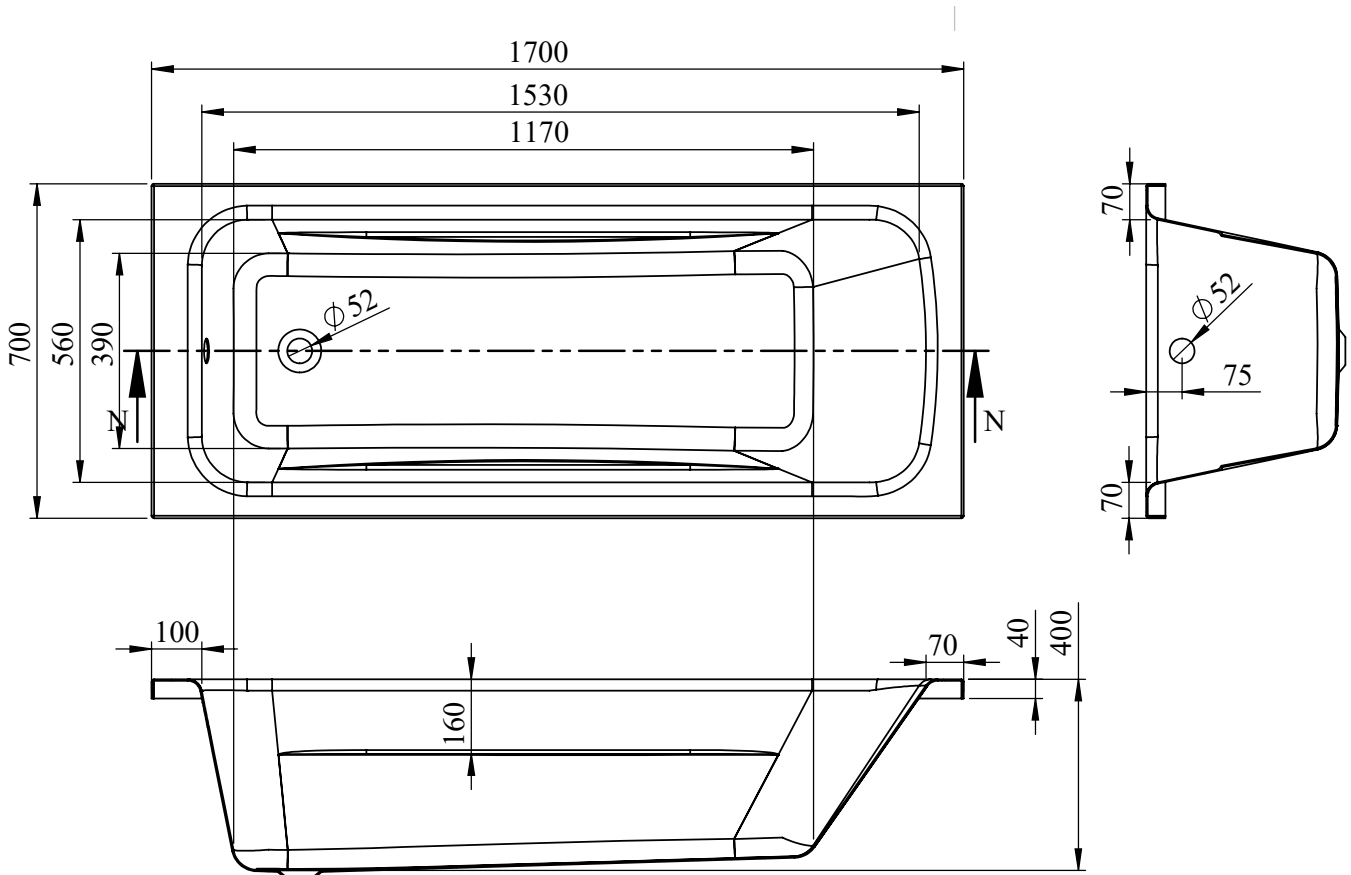

Range: Crystal Baths
 Type: Amanzonite
 Code: BH067C
 Version/Date: v1 07/21

Information: Can be fitted with system 1, 2 or 3
 Capacity 175L

Guarantee/Aftercare: During installation extra care must be taken to avoid damaging the fittings. We provide a guarantee against faulty manufacture or materials (excluding serviceable parts), providing they have been installed, cared for and used in accordance with our instructions and good plumbing practice. We recommend that all brassware is installed to allow access to serviceable parts as we cannot accept responsibility in the event that access is required.