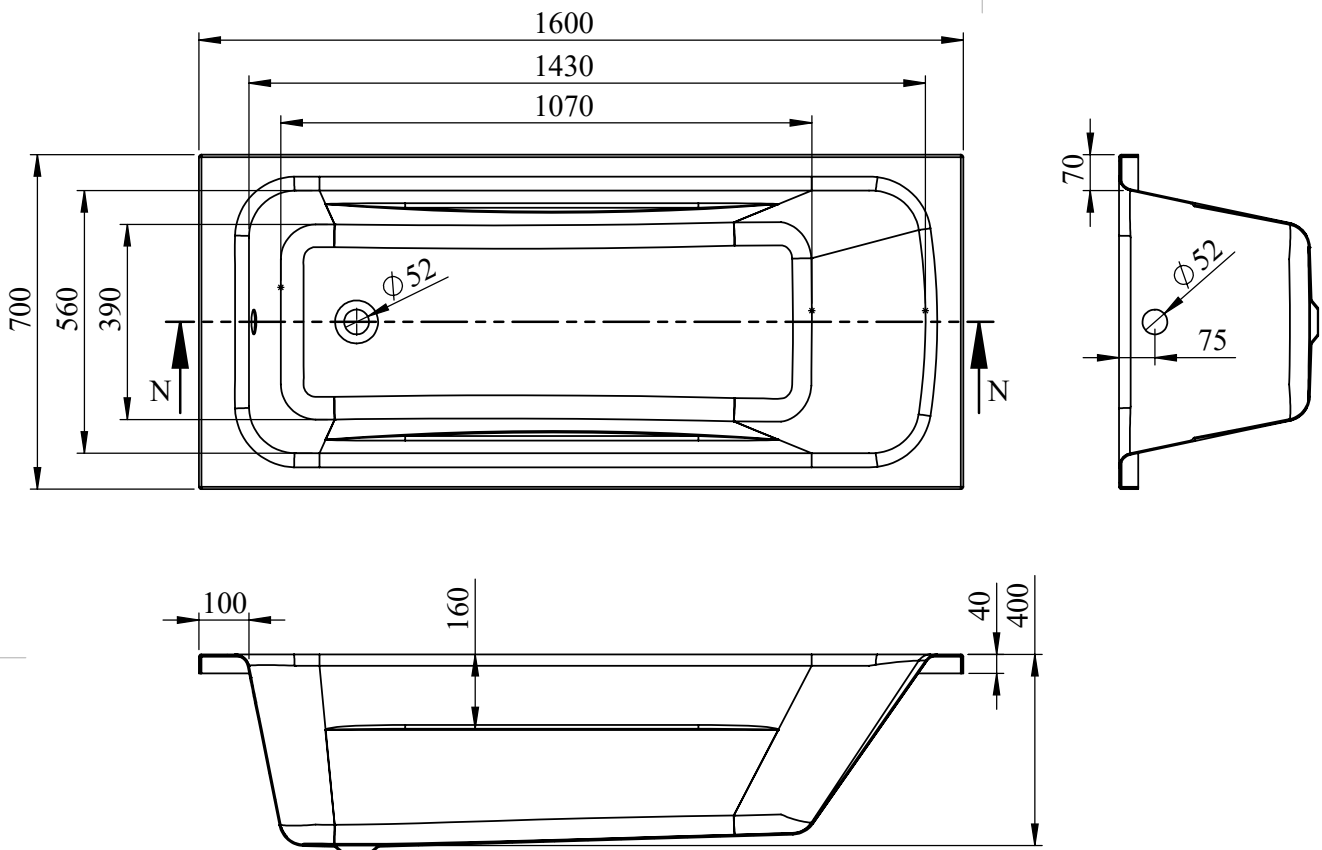

Range: Crystal Baths

Type: Amanzonite

Code: BH066C

Version/Date: v1 07/21

Information: Can be fitted with system 1, 2 or 3
Capacity 165L

Guarantee/Aftercare: During installation extra care must be taken to avoid damaging the fittings. We provide a guarantee against faulty manufacture or materials (excluding serviceable parts), providing they have been installed, cared for and used in accordance with our instructions and good plumbing practice. We recommend that all brassware is installed to allow access to serviceable parts as we cannot accept responsibility in the event that access is required.