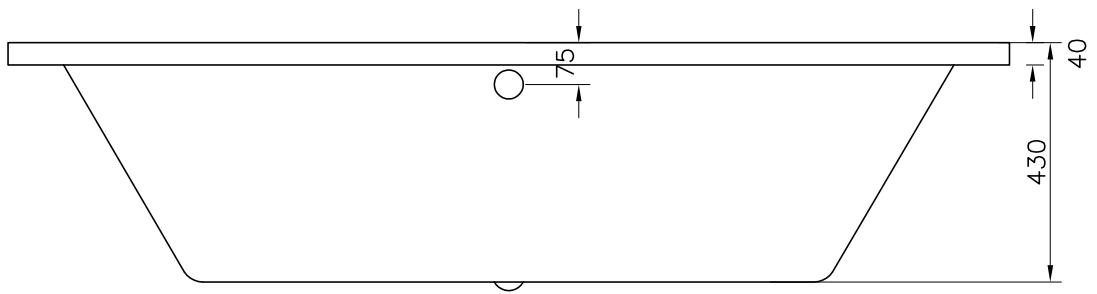

Range:	Amazonite Double Ended Baths
Type:	Rectangularo No 5
Code:	BH055C
Version/Date:	v1 07/21

Information: Can be fitted with system 1, 2 or 3
Capacity 230L

Guarantee/Aftercare: During installation extra care must be taken to avoid damaging the fittings. We provide a guarantee against faulty manufacture or materials (excluding serviceable parts), providing they have been installed, cared for and used in accordance with our instructions and good plumbing practice. We recommend that all brassware is installed to allow access to serviceable parts as we cannot accept responsibility in the event that access is required.

Finishes:

Notes: Drawings may not be to scale. All dimensions in mm unless otherwise stated. Information correct at time of printing but subject to change at any time.