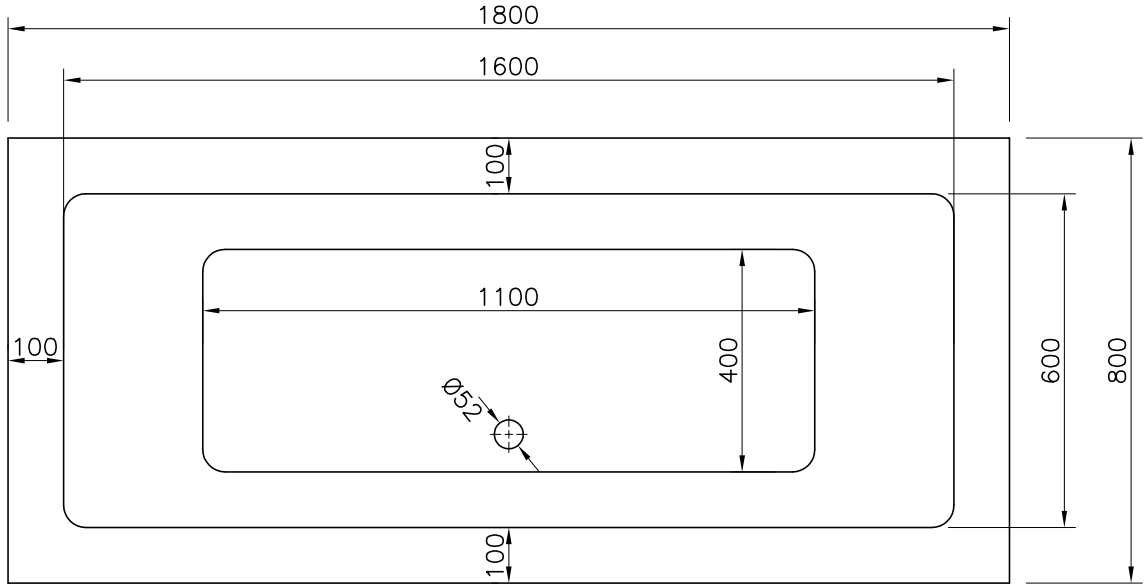

Range:	Amazonite Double Ended Baths
Type:	Rectangularo No 5
Code:	BH055C
Version/Date:	v1 07/21

Information: Can be fitted with system 1, 2 or 3
Capacity 230L

Guarantee/Aftercare: During installation extra care must be taken to avoid damaging the fittings. We provide a guarantee against faulty manufacture or materials (excluding serviceable parts), providing they have been installed, cared for and used in accordance with our instructions and good plumbing practice. We recommend that all brassware is installed to allow access to serviceable parts as we cannot accept responsibility in the event that access is required.

Finishes:

Notes: Drawings may not be to scale. All dimensions in mm unless otherwise stated. Information correct at time of printing but subject to change at any time.