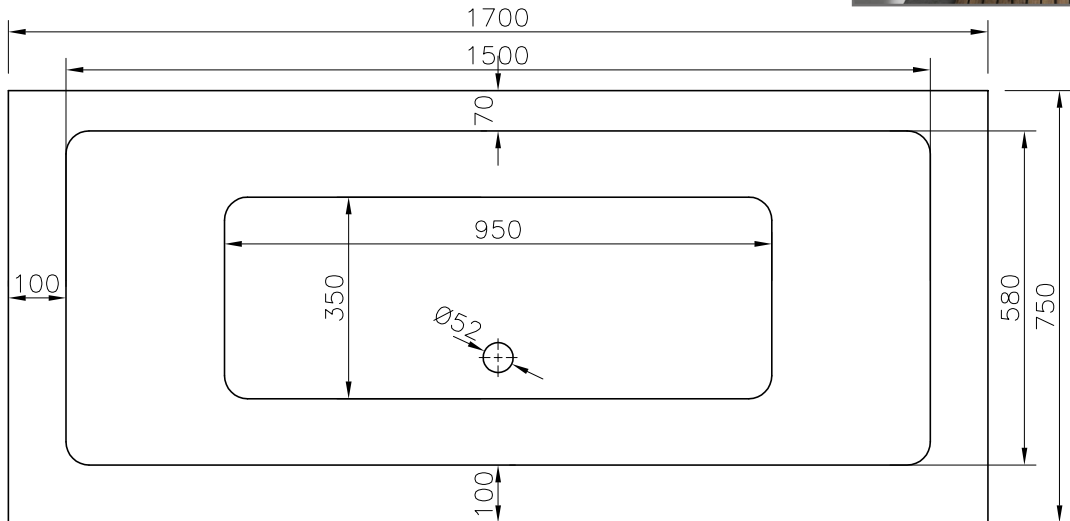

<b>Range:</b>	Amazonite Double Ended Baths
<b>Type:</b>	Rectangularo No 3
<b>Code:</b>	BH054C
<b>Version/Date:</b>	v1 07/21

**Information:** Can be fitted with system 1, 2 or 3  
Capacity 205L

**Guarantee/Aftercare:** During installation extra care must be taken to avoid damaging the fittings. We provide a guarantee against faulty manufacture or materials (excluding serviceable parts), providing they have been installed, cared for and used in accordance with our instructions and good plumbing practice. We recommend that all brassware is installed to allow access to serviceable parts as we cannot accept responsibility in the event that access is required.