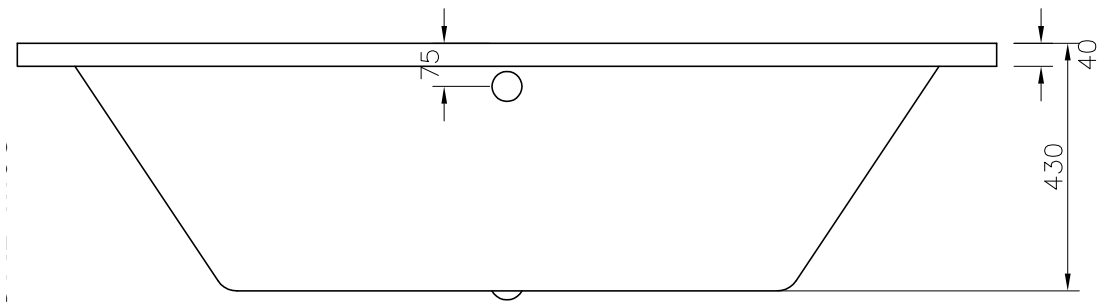

<b>Range:</b>	Amazonite Double Ended Baths
<b>Type:</b>	Rectangularo No 3
<b>Code:</b>	BH054C
<b>Version/Date:</b>	v1 07/21

**Information:** Can be fitted with system 1, 2 or 3  
Capacity 205L

**Guarantee/Aftercare:** During installation extra care must be taken to avoid damaging the fittings. We provide a guarantee against faulty manufacture or materials (excluding serviceable parts), providing they have been installed, cared for and used in accordance with our instructions and good plumbing practice. We recommend that all brassware is installed to allow access to serviceable parts as we cannot accept responsibility in the event that access is required.