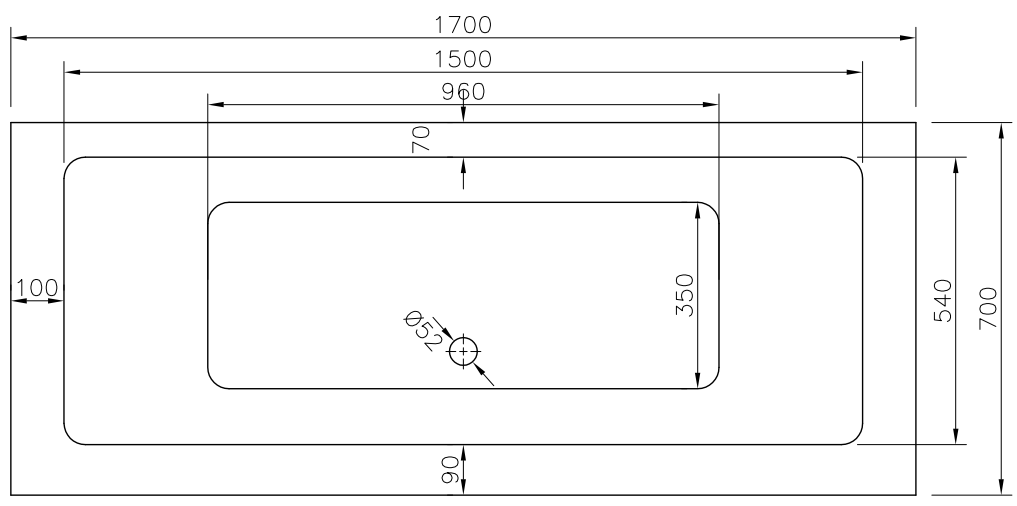

<b>Range:</b>	Amanzonite Double Ended Baths
<b>Type:</b>	Rectangularo No1
<b>Code:</b>	BH053C
<b>Version/Date:</b>	v1 07/21

**Information:** Can be fitted with system 1, 2 or 3  
Capacity 185L

**Guarantee/Aftercare:** During installation extra care must be taken to avoid damaging the fittings. We provide a guarantee against faulty manufacture or materials (excluding serviceable parts), providing they have been installed, cared for and used in accordance with our instructions and good plumbing practice. We recommend that all brassware is installed to allow access to serviceable parts as we cannot accept responsibility in the event that access is required.

Finishes:

Notes: Drawings may not be to scale. All dimensions in mm unless otherwise stated. Information correct at time of printing but subject to change at any time.