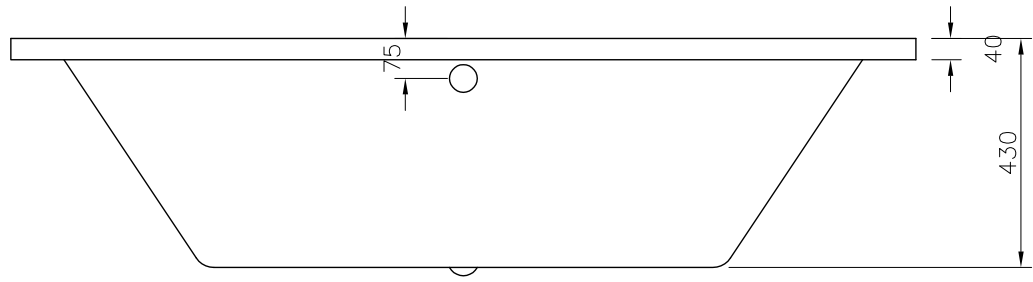

<b>Range:</b>	Amanzonite Double Ended Baths
<b>Type:</b>	Rectangularo No1
<b>Code:</b>	BH053C
<b>Version/Date:</b>	v1 07/21

**Information:** Can be fitted with system 1, 2 or 3  
Capacity 185L

**Guarantee/Aftercare:** During installation extra care must be taken to avoid damaging the fittings. We provide a guarantee against faulty manufacture or materials (excluding serviceable parts), providing they have been installed, cared for and used in accordance with our instructions and good plumbing practice. We recommend that all brassware is installed to allow access to serviceable parts as we cannot accept responsibility in the event that access is required.

Finishes:

Notes: Drawings may not be to scale. All dimensions in mm unless otherwise stated. Information correct at time of printing but subject to change at any time.