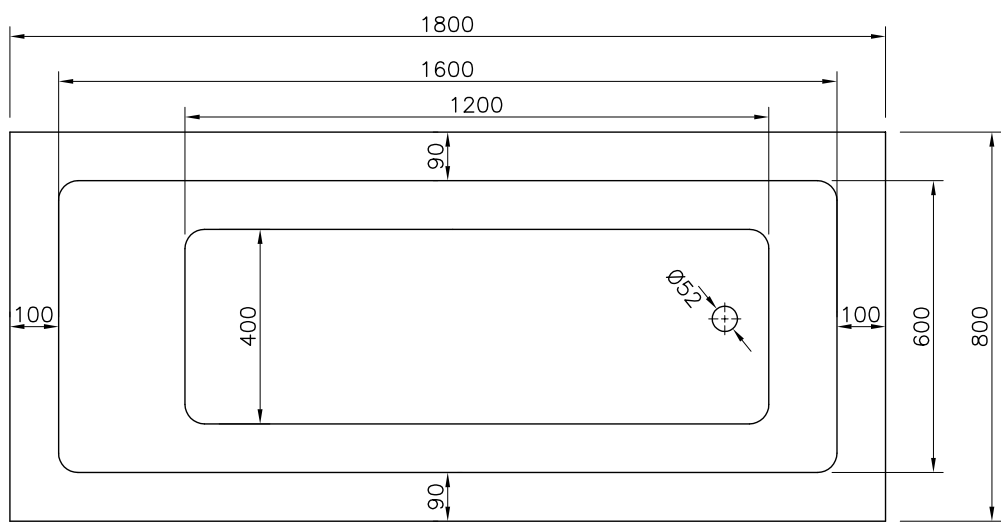

Range:	Amanzonite Single Ended Baths
Type:	Rectangularo No6
Code:	BH052C
Version/Date:	v1 07/21

Information: Can be fitted with system 1, 2 or 3
Capacity 230L

Guarantee/Aftercare: During installation extra care must be taken to avoid damaging the fittings. We provide a guarantee against faulty manufacture or materials (excluding serviceable parts), providing they have been installed, cared for and used in accordance with our instructions and good plumbing practice. We recommend that all brassware is installed to allow access to serviceable parts as we cannot accept responsibility in the event that access is required.