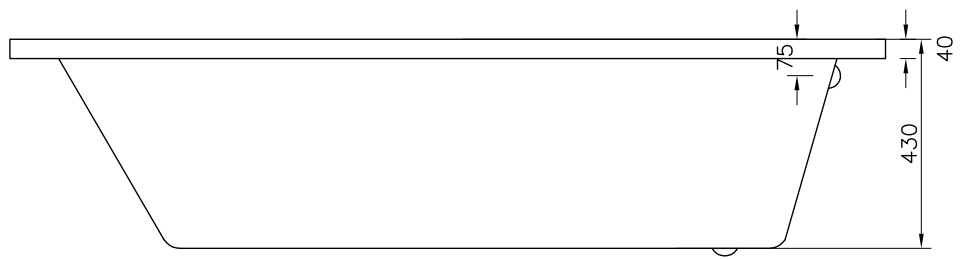

Range:	Amanzonite Single Ended Baths
Type:	Rectangularo No6
Code:	BH052C
Version/Date:	v1 07/21

Information: Can be fitted with system 1, 2 or 3
Capacity 230L

Guarantee/Aftercare: During installation extra care must be taken to avoid damaging the fittings. We provide a guarantee against faulty manufacture or materials (excluding serviceable parts), providing they have been installed, cared for and used in accordance with our instructions and good plumbing practice. We recommend that all brassware is installed to allow access to serviceable parts as we cannot accept responsibility in the event that access is required.