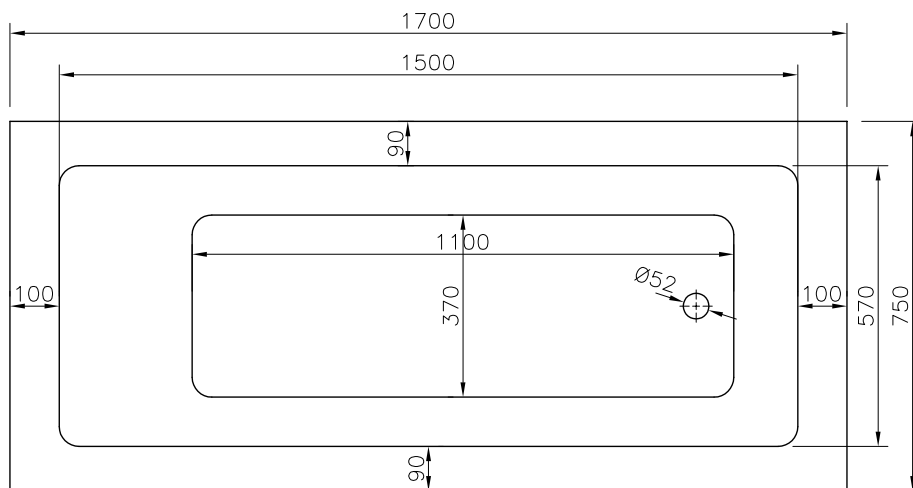

<b>Range:</b>	Amanzonite Single Ended Baths
<b>Type:</b>	Rectangularo No4
<b>Code:</b>	BH051C
<b>Version/Date:</b>	v1 07/21

**Information:** Can be fitted with system 1, 2 or 3  
Capacity 205L

Finishes: