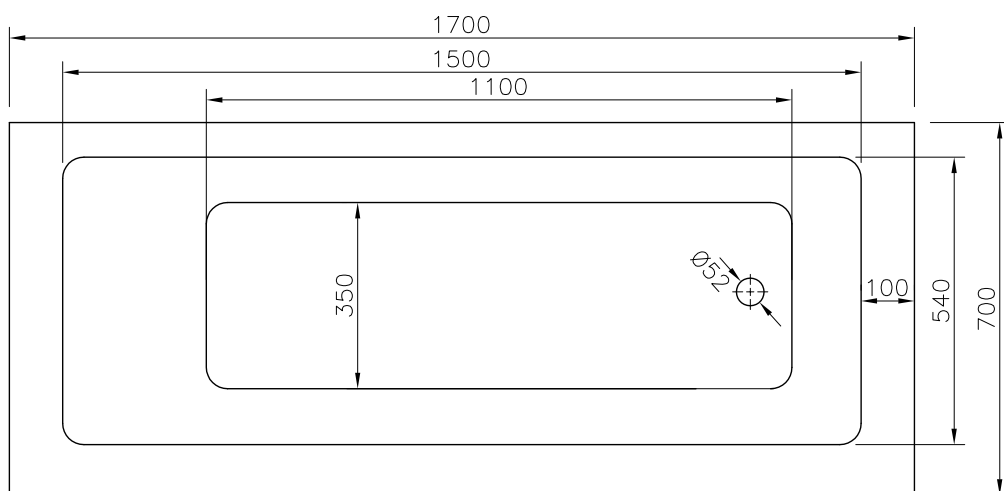

Range:	Amanzonite Single Ended Baths
Type:	Rectangularo No2
Code:	BH050C
Version/Date:	v1 07/21

Information: Can be fitted with system 1, 2 or 3
Capacity 185L

Guarantee/Aftercare: During installation extra care must be taken to avoid damaging the fittings. We provide a guarantee against faulty manufacture or materials (excluding serviceable parts), providing they have been installed, cared for and used in accordance with our instructions and good plumbing practice. We recommend that all brassware is installed to allow access to serviceable parts as we cannot accept responsibility in the event that access is required.