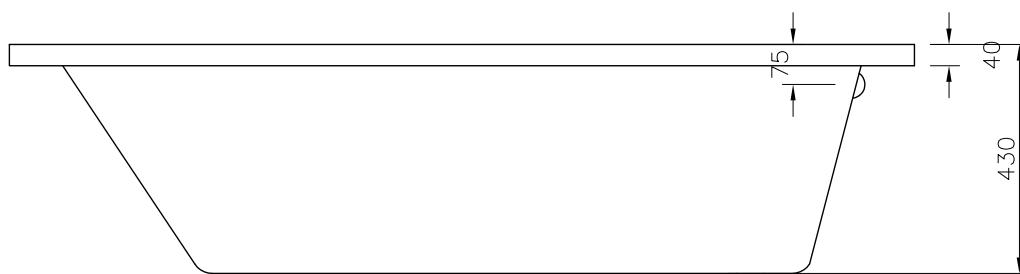

Range:	Amanzonite Single Ended Baths
Type:	Rectangularo No2
Code:	BH050C
Version/Date:	v1 07/21

Information: Can be fitted with system 1, 2 or 3
Capacity 185L

Guarantee/Aftercare: During installation extra care must be taken to avoid damaging the fittings. We provide a guarantee against faulty manufacture or materials (excluding serviceable parts), providing they have been installed, cared for and used in accordance with our instructions and good plumbing practice. We recommend that all brassware is installed to allow access to serviceable parts as we cannot accept responsibility in the event that access is required.