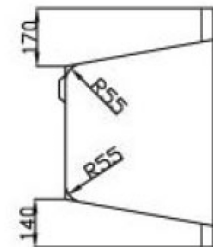

# Phoenix

DESIGNED FOR YOU

Technical Data Sheet

Range: Luxury Bathing  
 Type: Rectangularo No1  
 Code: BH043 BH053  
 Version/Date: v3 06/20

**Information:**  
 Capacity 185L

BH053 is the Amazonite model.  
 System 1, 2 or 3 can be added to these baths.

Notes: Drawings may not be to scale. All dimensions in mm unless otherwise stated. Information correct at time of printing but subject to change at any time.