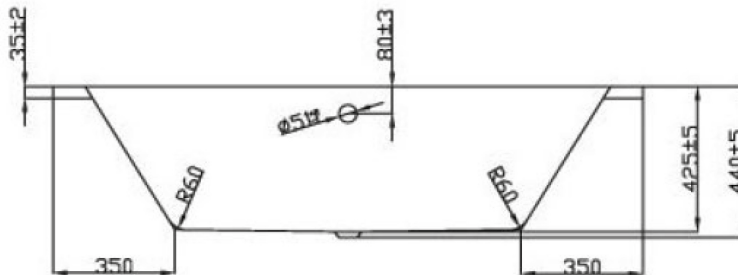

# Phoenix

DESIGNED FOR YOU

Technical Data Sheet

Range: Luxury Bathing  
 Type: Rectangularo No1  
 Code: BH043 BH053  
 Version/Date: v3 06/20

**Information:**  
 Capacity 185L

BH053 is the Amazonite model.  
 System 1, 2 or 3 can be added to these baths.

Notes: Drawings may not be to scale. All dimensions in mm unless otherwise stated. Information correct at time of printing but subject to change at any time.