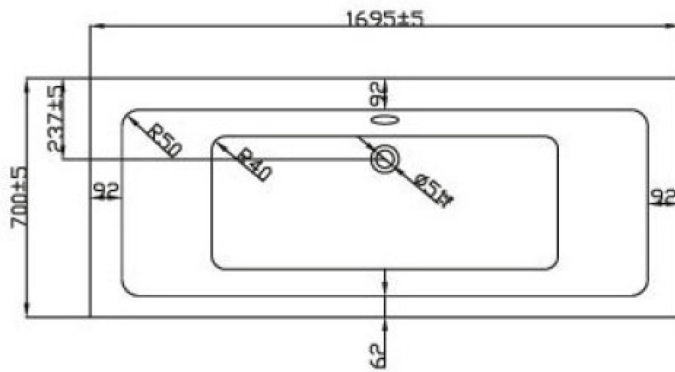

# Phoenix

DESIGNED FOR YOU

Technical Data Sheet

Range: Luxury Bathing  
 Type: Rectangularo No1  
 Code: BH043 BH053  
 Version/Date: v3 06/20

**Information:**  
 Capacity 185L

BH053 is the Amazonite model.  
 System 1, 2 or 3 can be added to these baths.

Notes: Drawings may not be to scale. All dimensions in mm unless otherwise stated. Information correct at time of printing but subject to change at any time.