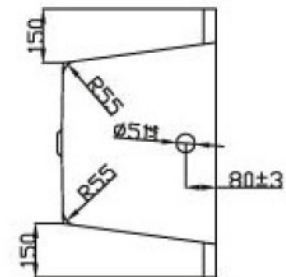

Phoenix

DESIGNED FOR YOU

Technical Data Sheet

Range: Luxury Bathing
 Type: Rectangularo No4
 Code: BH041 BH051
 Version/Date: v3 06/20

Information:
Capacity 205L

BH051 is the Amazonite model.
System 1, 2 or 3 can be added to these baths.

In line with the CE standards for this type of product, there may be a manufacturers tolerance of approximately +/- 2% on the overall dimensions and finish on these products. As per our terms and conditions of guarantee, we cannot be held responsible for the use of dimensions shown for first fix without the actual products on site. All dimensions stated are nominal and are subject to manufacturing tolerances.

Notes: Drawings may not be to scale. All dimensions in mm unless otherwise stated. Information correct at time of printing but subject to change at any time.