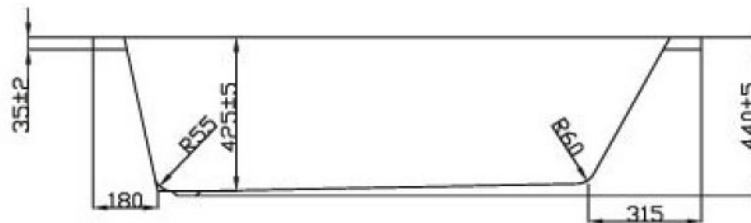

Phoenix

DESIGNED FOR YOU

Technical Data Sheet

Range: Luxury Bathing
 Type: Rectangularo No4
 Code: BH041 BH051
 Version/Date: v3 06/20

Information:
Capacity 205L

BH051 is the Amazonite model.
System 1, 2 or 3 can be added to these baths.

In line with the CE standards for this type of product, there may be a manufacturers tolerance of approximately +/- 2% on the overall dimensions and finish on these products. As per our terms and conditions of guarantee, we cannot be held responsible for the use of dimensions shown for first fix without the actual products on site. All dimensions stated are nominal and are subject to manufacturing tolerances.

Notes: Drawings may not be to scale. All dimensions in mm unless otherwise stated. Information correct at time of printing but subject to change at any time.