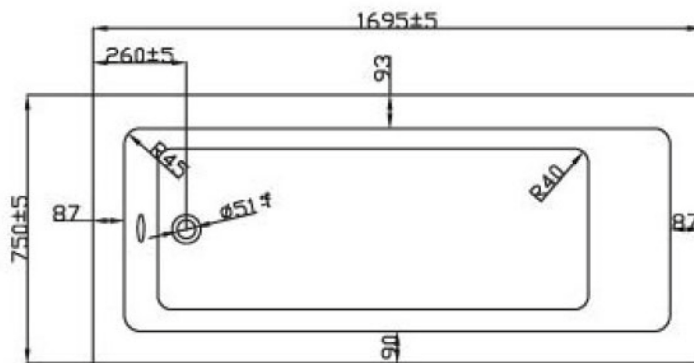

Phoenix

DESIGNED FOR YOU

Technical Data Sheet

Range: Luxury Bathing
 Type: Rectangularo No4
 Code: BH041 BH051
 Version/Date: v3 06/20

Information:
Capacity 205L

BH051 is the Amazonite model.
System 1, 2 or 3 can be added to these baths.

In line with the CE standards for this type of product, there may be a manufacturers tolerance of approximately +/- 2% on the overall dimensions and finish on these products. As per our terms and conditions of guarantee, we cannot be held responsible for the use of dimensions shown for first fix without the actual products on site. All dimensions stated are nominal and are subject to manufacturing tolerances.

Notes: Drawings may not be to scale. All dimensions in mm unless otherwise stated. Information correct at time of printing but subject to change at any time.