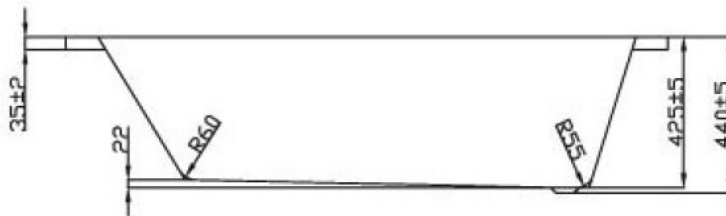

Phoenix

DESIGNED FOR YOU

Technical Data Sheet

Range: Luxury Baths
 Type: Rectangularo No2
 Code: BH040C BH050C
 Version/Date: v3 06/20

Information:
Capacity 185L

BH050 is the Amazonite model.
System 1, 2 or 3 can be added to these baths.

In line with the CE standards for this type of product, there may be a manufacturers tolerance of approximately +/- 2% on the overall dimensions and finish on these products. As per our terms and conditions of guarantee, we cannot be held responsible for the use of dimensions shown for first fix without the actual products on site. All dimensions stated are nominal and are subject to manufacturing tolerances.

Notes: Drawings may not be to scale. All dimensions in mm unless otherwise stated. Information correct at time of printing but subject to change at any time.