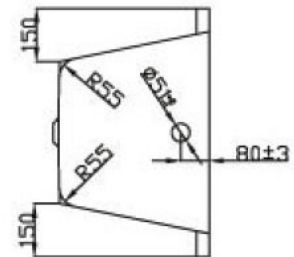

Phoenix

DESIGNED FOR YOU

Technical Data Sheet

Range: Luxury Baths
 Type: Rectangularo No2
 Code: BH040C BH050C
 Version/Date: v3 06/20

Information:
Capacity 185L

BH050 is the Amazonite model.
System 1, 2 or 3 can be added to these baths.

In line with the CE standards for this type of product, there may be a manufacturers tolerance of approximately +/- 2% on the overall dimensions and finish on these products. As per our terms and conditions of guarantee, we cannot be held responsible for the use of dimensions shown for first fix without the actual products on site. All dimensions stated are nominal and are subject to manufacturing tolerances.

Notes: Drawings may not be to scale. All dimensions in mm unless otherwise stated. Information correct at time of printing but subject to change at any time.