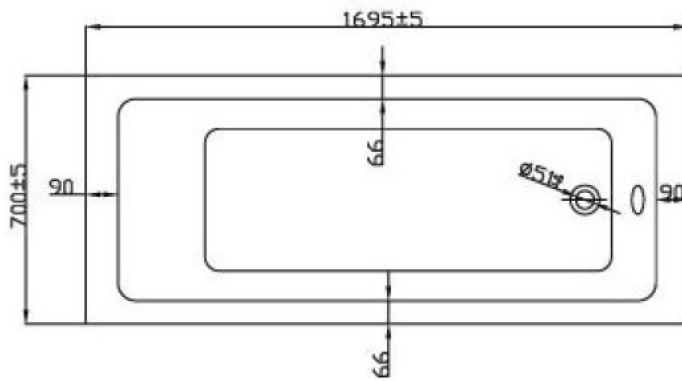

Phoenix

DESIGNED FOR YOU

Technical Data Sheet

Range: Luxury Baths
 Type: Rectangularo No2
 Code: BH040C BH050C
 Version/Date: v3 06/20

Information:
Capacity 185L

BH050 is the Amazonite model.
System 1, 2 or 3 can be added to these baths.

In line with the CE standards for this type of product, there may be a manufacturers tolerance of approximately +/- 2% on the overall dimensions and finish on these products. As per our terms and conditions of guarantee, we cannot be held responsible for the use of dimensions shown for first fix without the actual products on site. All dimensions stated are nominal and are subject to manufacturing tolerances.

Notes: Drawings may not be to scale. All dimensions in mm unless otherwise stated. Information correct at time of printing but subject to change at any time.